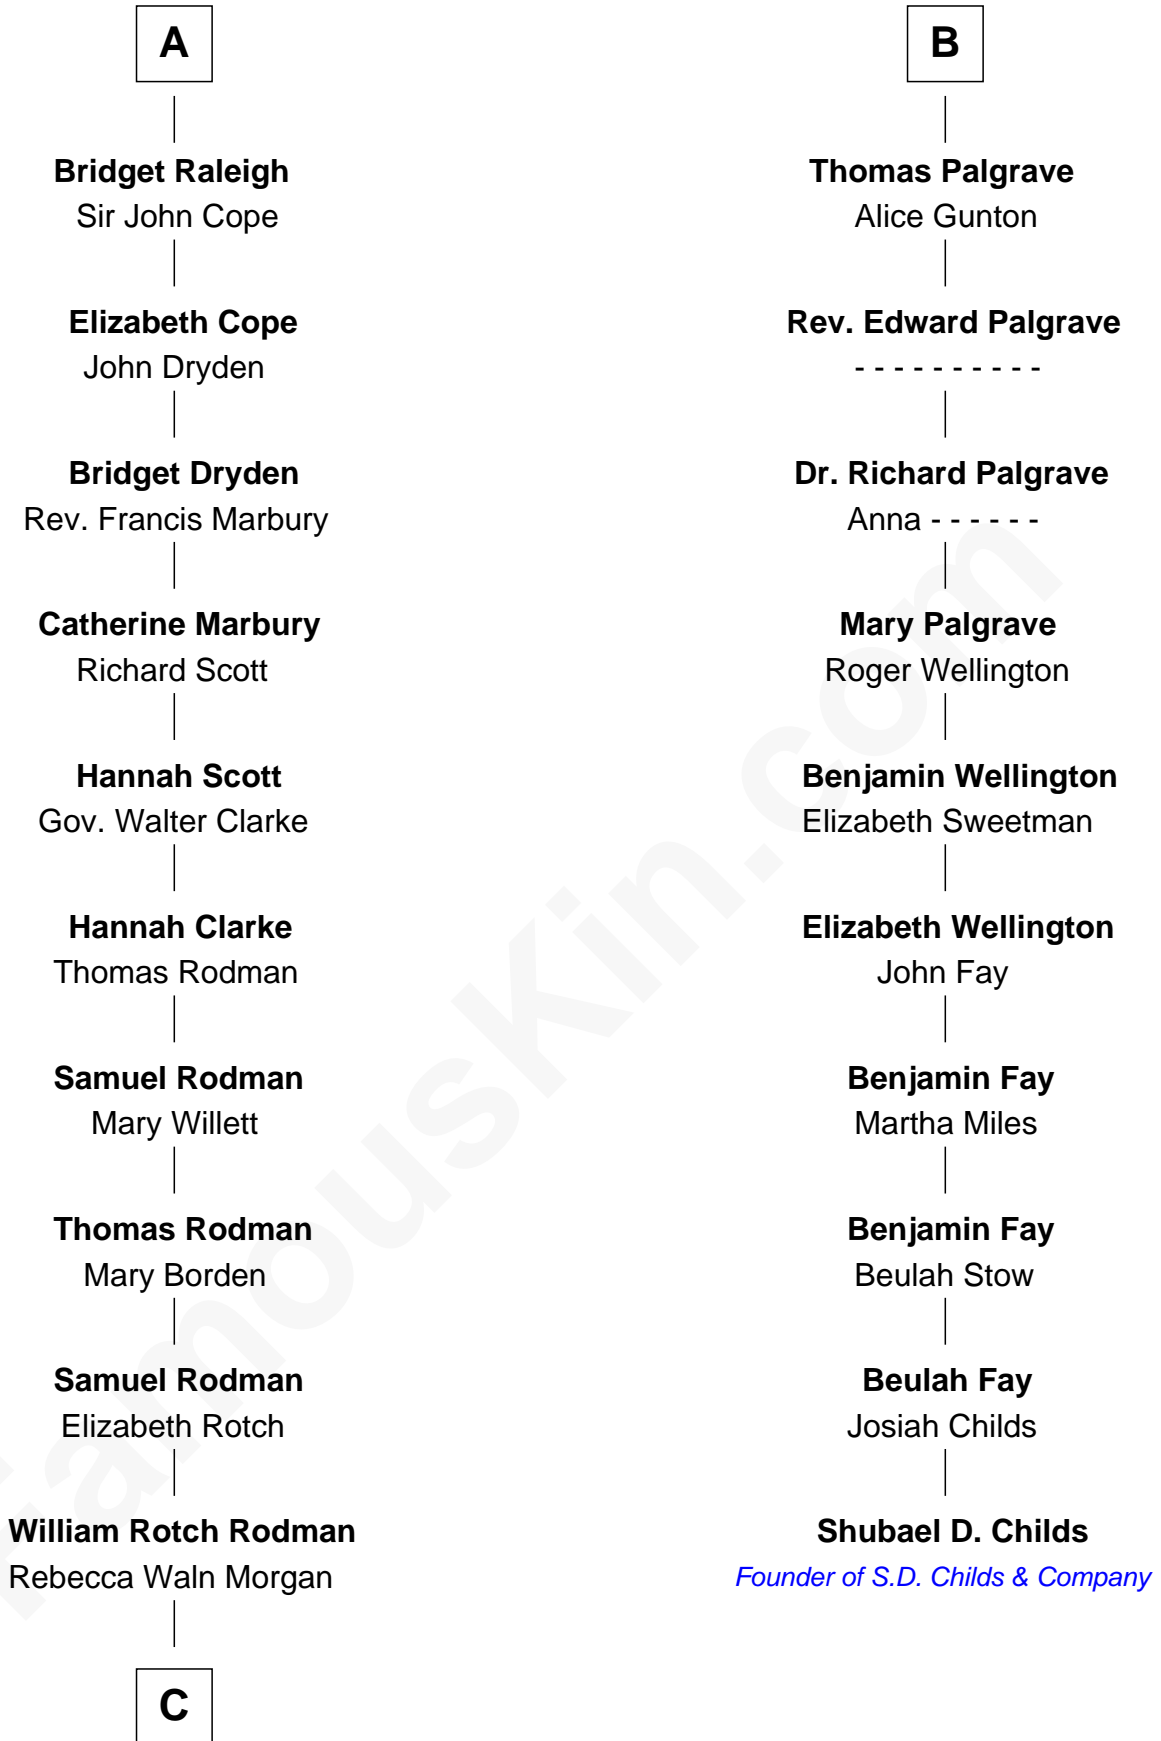

FamousKin.com

Relationship Chart of

Tuesday Weld

TV and Movie Actress

16th cousin 5 times removed of

Shubael D. Childs

Founder of S.D. Childs & Company

Edmund Fitzalan

Alice de Warenne

C

—
Alfred Rodman
Anna Lothrop Motley

—
Eloise Rodman
Stephen Minot Weld

—
Edward Motley Weld
Sarah Lothrop King

—
Lothrop Motley Weld
Yosene Balfour Ker

—
Tuesday Weld
TV and Movie Actress