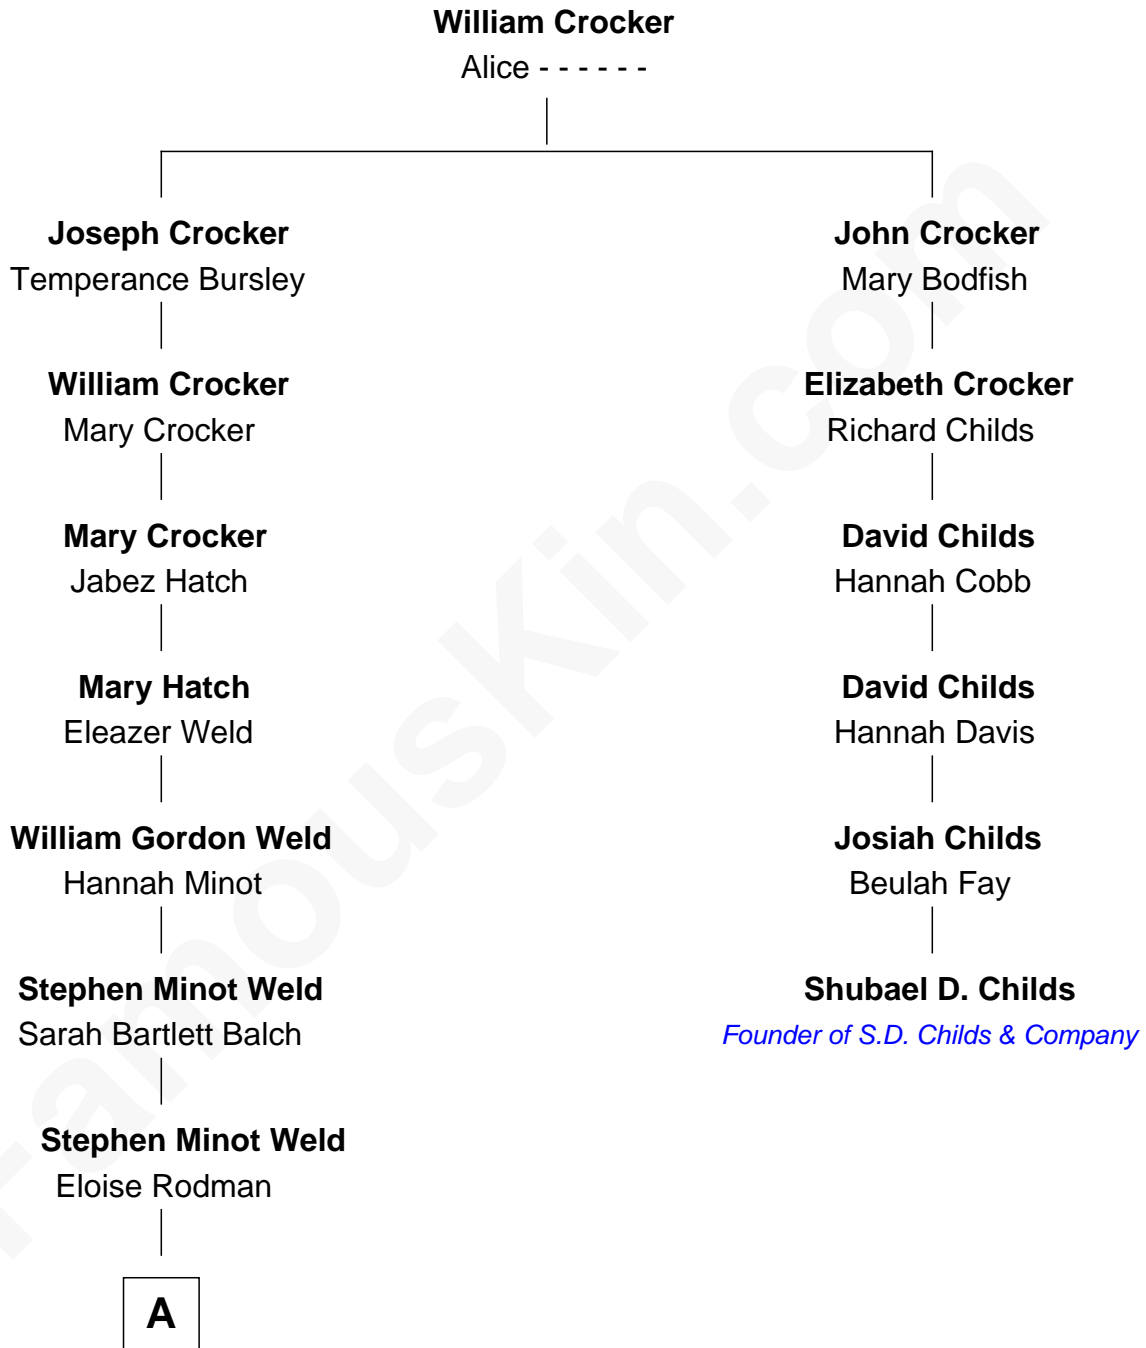

FamousKin.com Relationship Chart of

Tuesday Weld

TV and Movie Actress

5th cousin 4 times removed of

Shubael D. Childs

Founder of S.D. Childs & Company

A

Edward Motley Weld

Sarah Lothrop King

Lothrop Motley Weld

Yosene Balfour Ker

Tuesday Weld

TV and Movie Actress

FamousKin.com