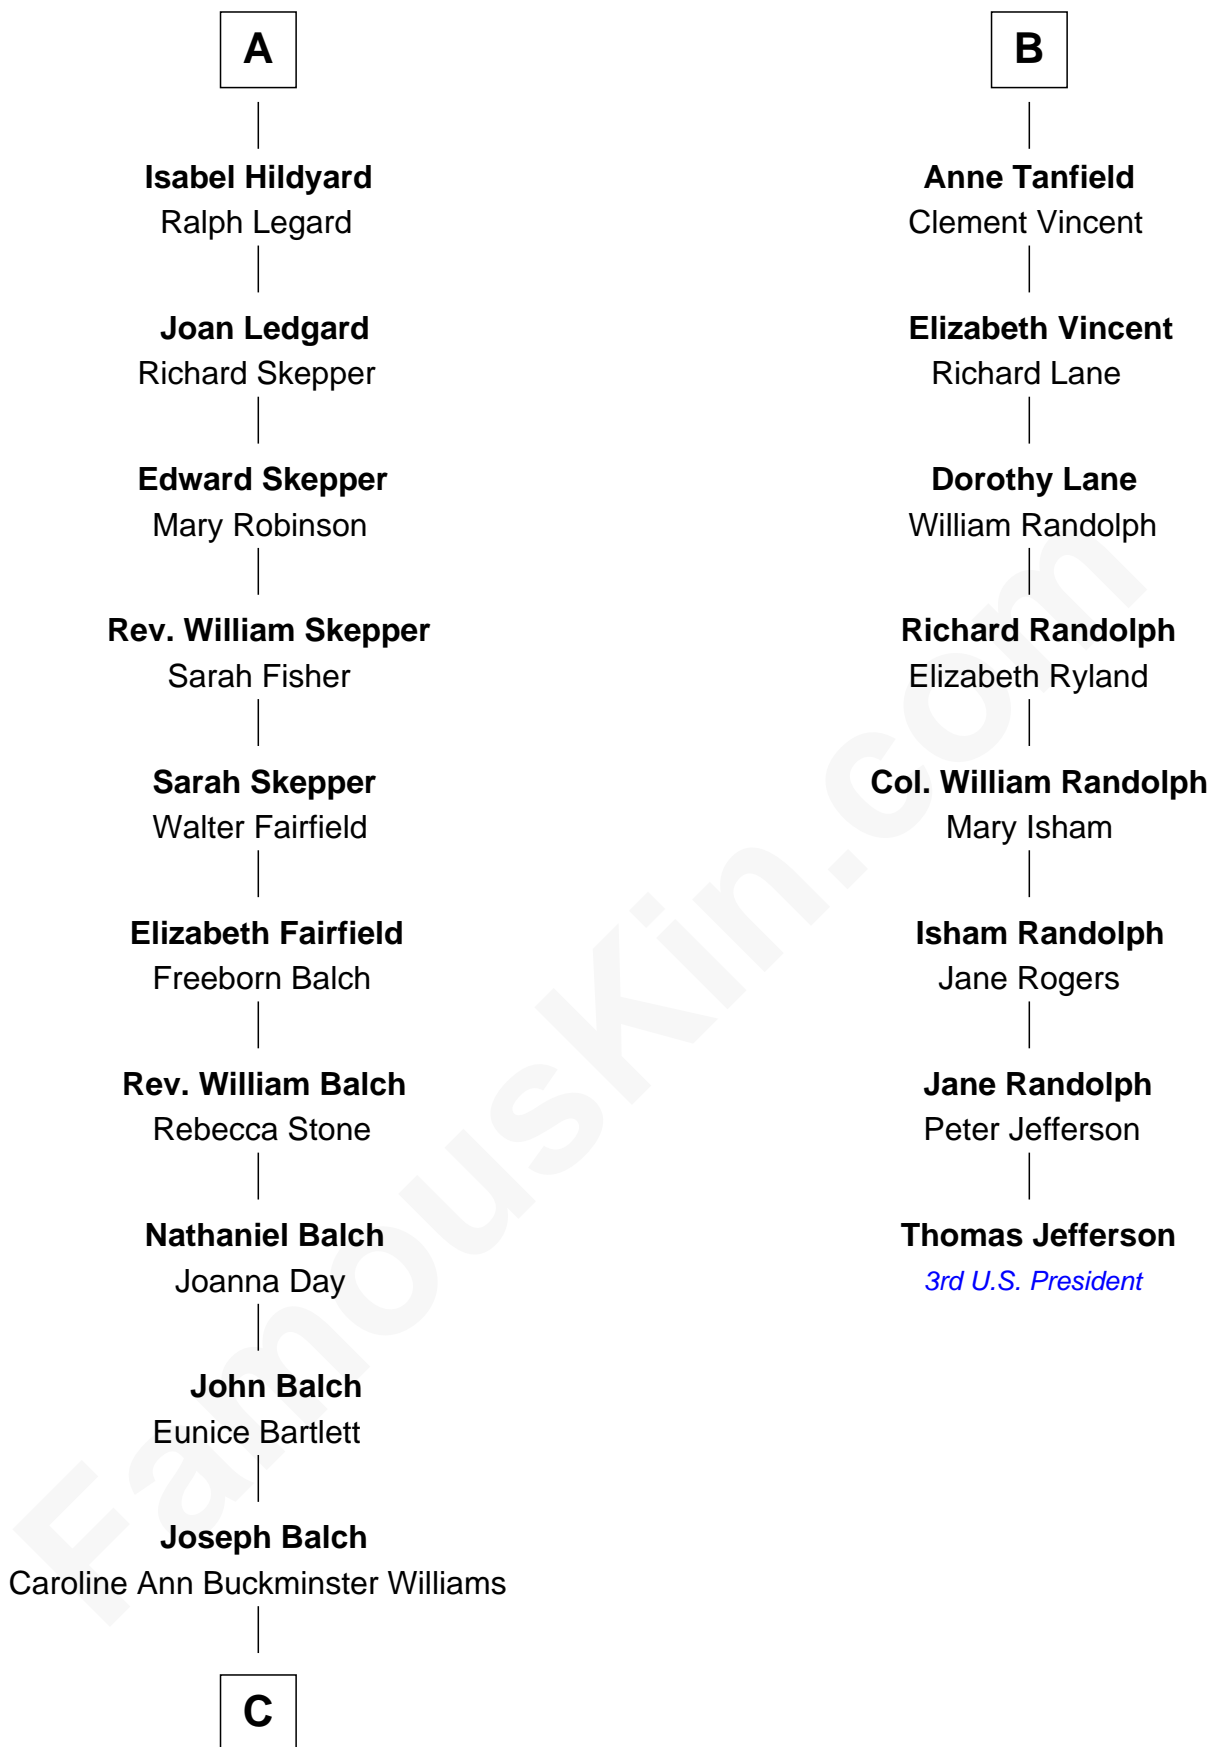

# FamousKin.com Relationship Chart of

**Tuesday Weld**

*TV and Movie Actress*

14th cousin 7 times removed of

**Thomas Jefferson**

*3rd U.S. President and Signer of the Declaration of Independence*

**C**

—  
**Sarah Bartlett Balch**

Stephen Minot Weld

—  
**Stephen Minot Weld**

Eloise Rodman

—  
**Edward Motley Weld**

Sarah Lothrop King

—  
**Lothrop Motley Weld**

Yosene Balfour Ker

—  
**Tuesday Weld**