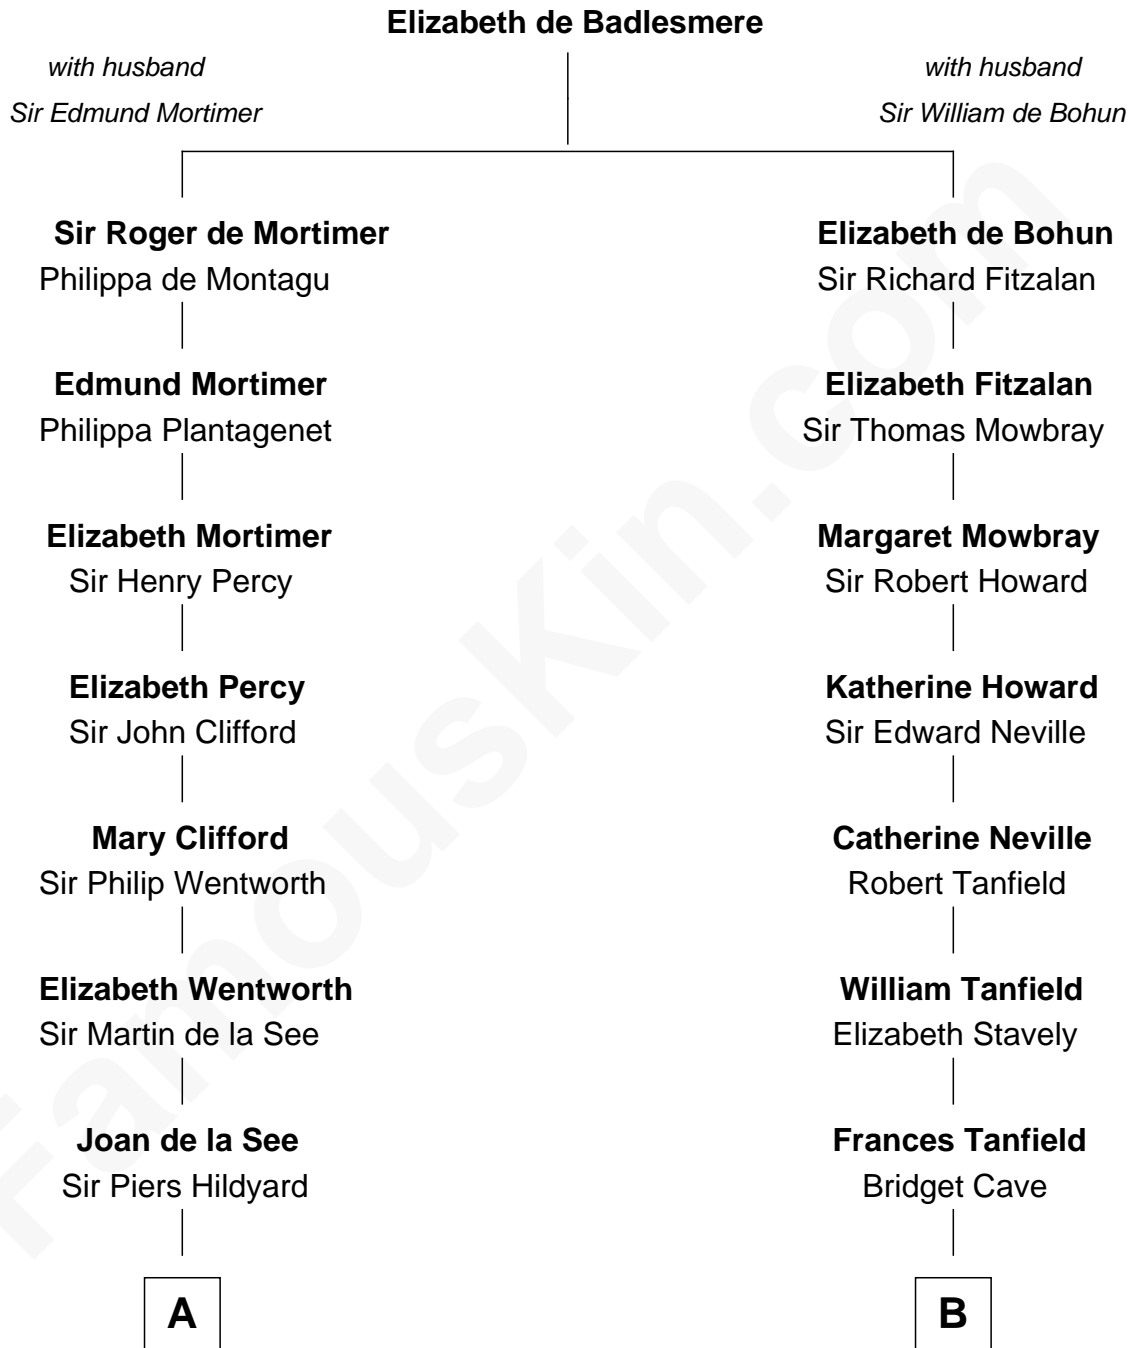

# FamousKin.com Relationship Chart of

**Tuesday Weld**

*TV and Movie Actress*

14th cousin 7 times removed of

**Thomas Jefferson**

*3rd U.S. President and Signer of the Declaration of Independence*

**C**

—  
**Sarah Bartlett Balch**

Stephen Minot Weld

—  
**Stephen Minot Weld**

Eloise Rodman

—  
**Edward Motley Weld**

Sarah Lothrop King

—  
**Lothrop Motley Weld**

Yosene Balfour Ker

—  
**Tuesday Weld**