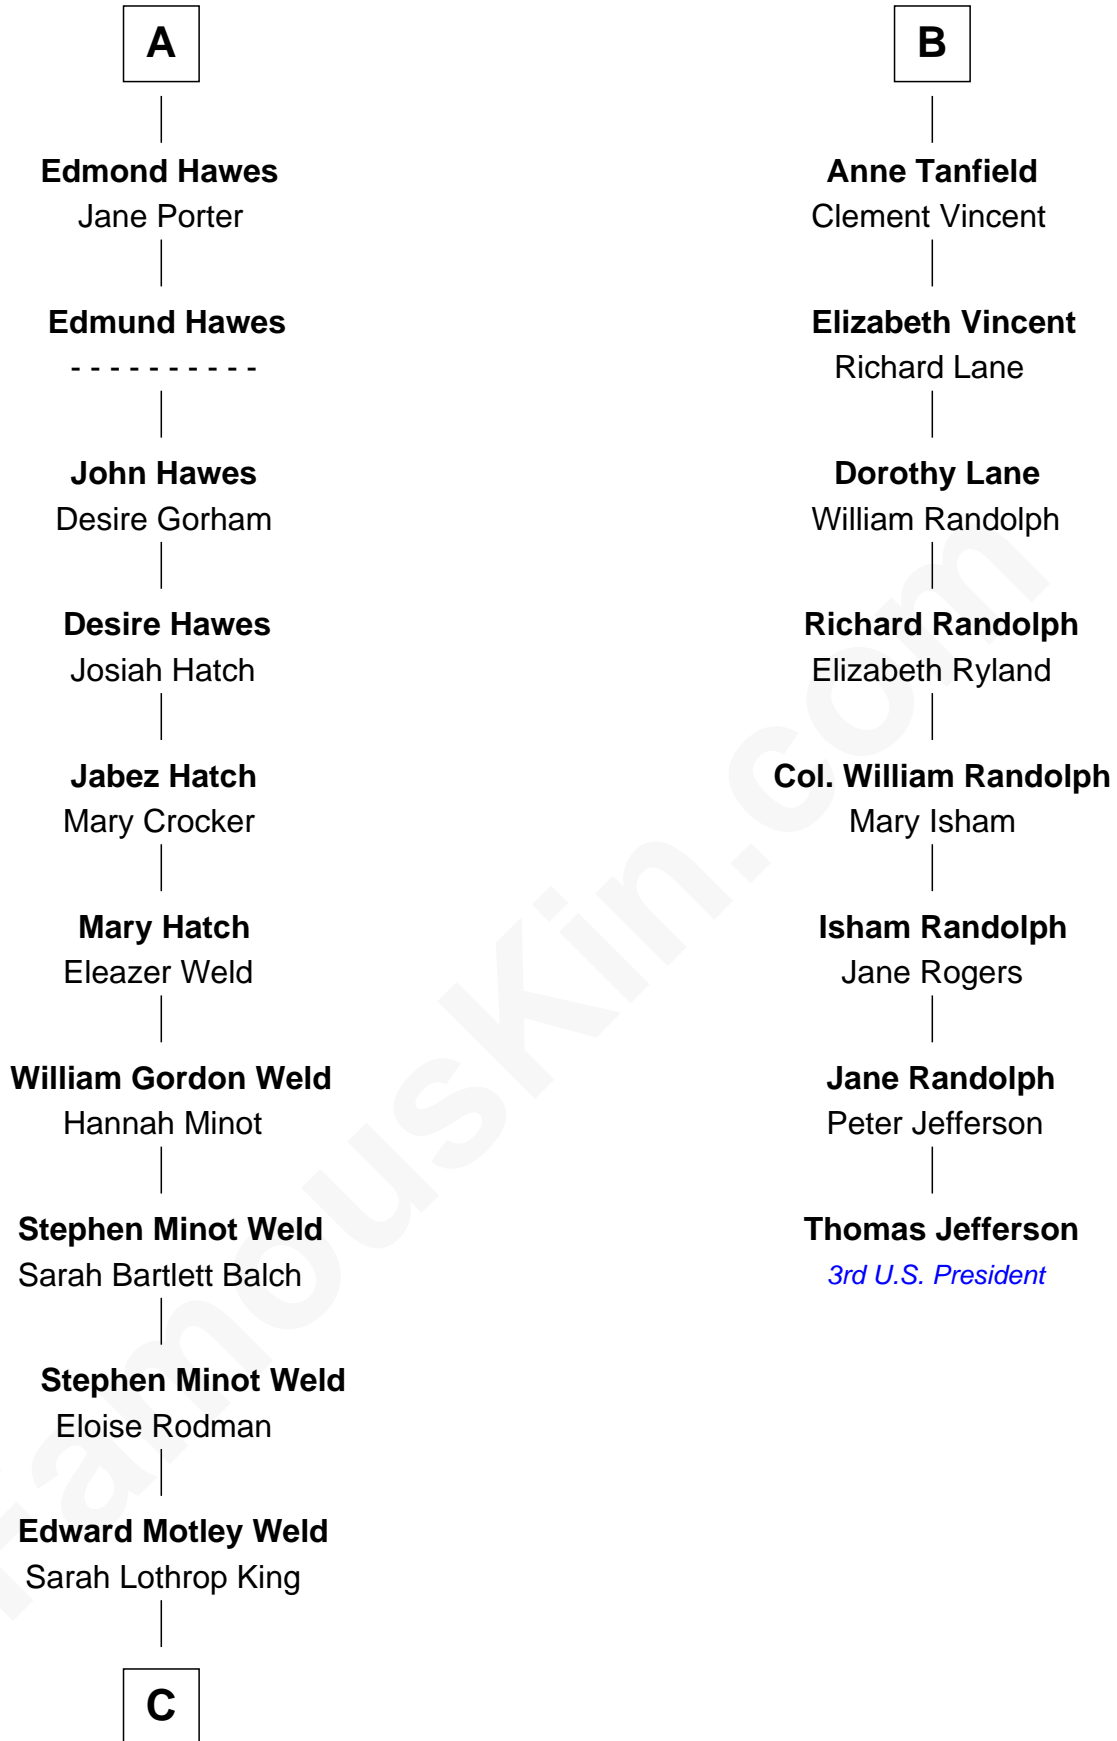

# FamousKin.com Relationship Chart of

**Tuesday Weld**

*TV and Movie Actress*

14th cousin 4 times removed of

**Thomas Jefferson**

*3rd U.S. President and Signer of the Declaration of Independence*

**Sir John Howard**

Alice de Bois

**Joan Howard**  
Sir Peter de Brewes

**Beatrice Brewes**  
Sir Hugh Shirley

**Sir Ralph Shirley**  
Joan Basset

**Beatrice Shirley**  
John Brome

**Nicholas Brome**  
Katherine Lampeck

**Elizabeth Brome**  
Thomas Hawes

**William Hawes**  
Ursula Colles

**A**

**Sir Robert Howard**  
Margaret de Scales

**Sir John Howard**  
Alice Tendring

**Sir Robert Howard**  
Margaret Mowbray

**Katherine Howard**  
Sir Edward Neville

**Catherine Neville**  
Robert Tanfield

**William Tanfield**  
Elizabeth Stavelly

**Frances Tanfield**  
Bridget Cave

**B**

**C**

—  
**Lothrop Motley Weld**

Yosene Balfour Ker

—  
**Tuesday Weld**

*TV and Movie Actress*