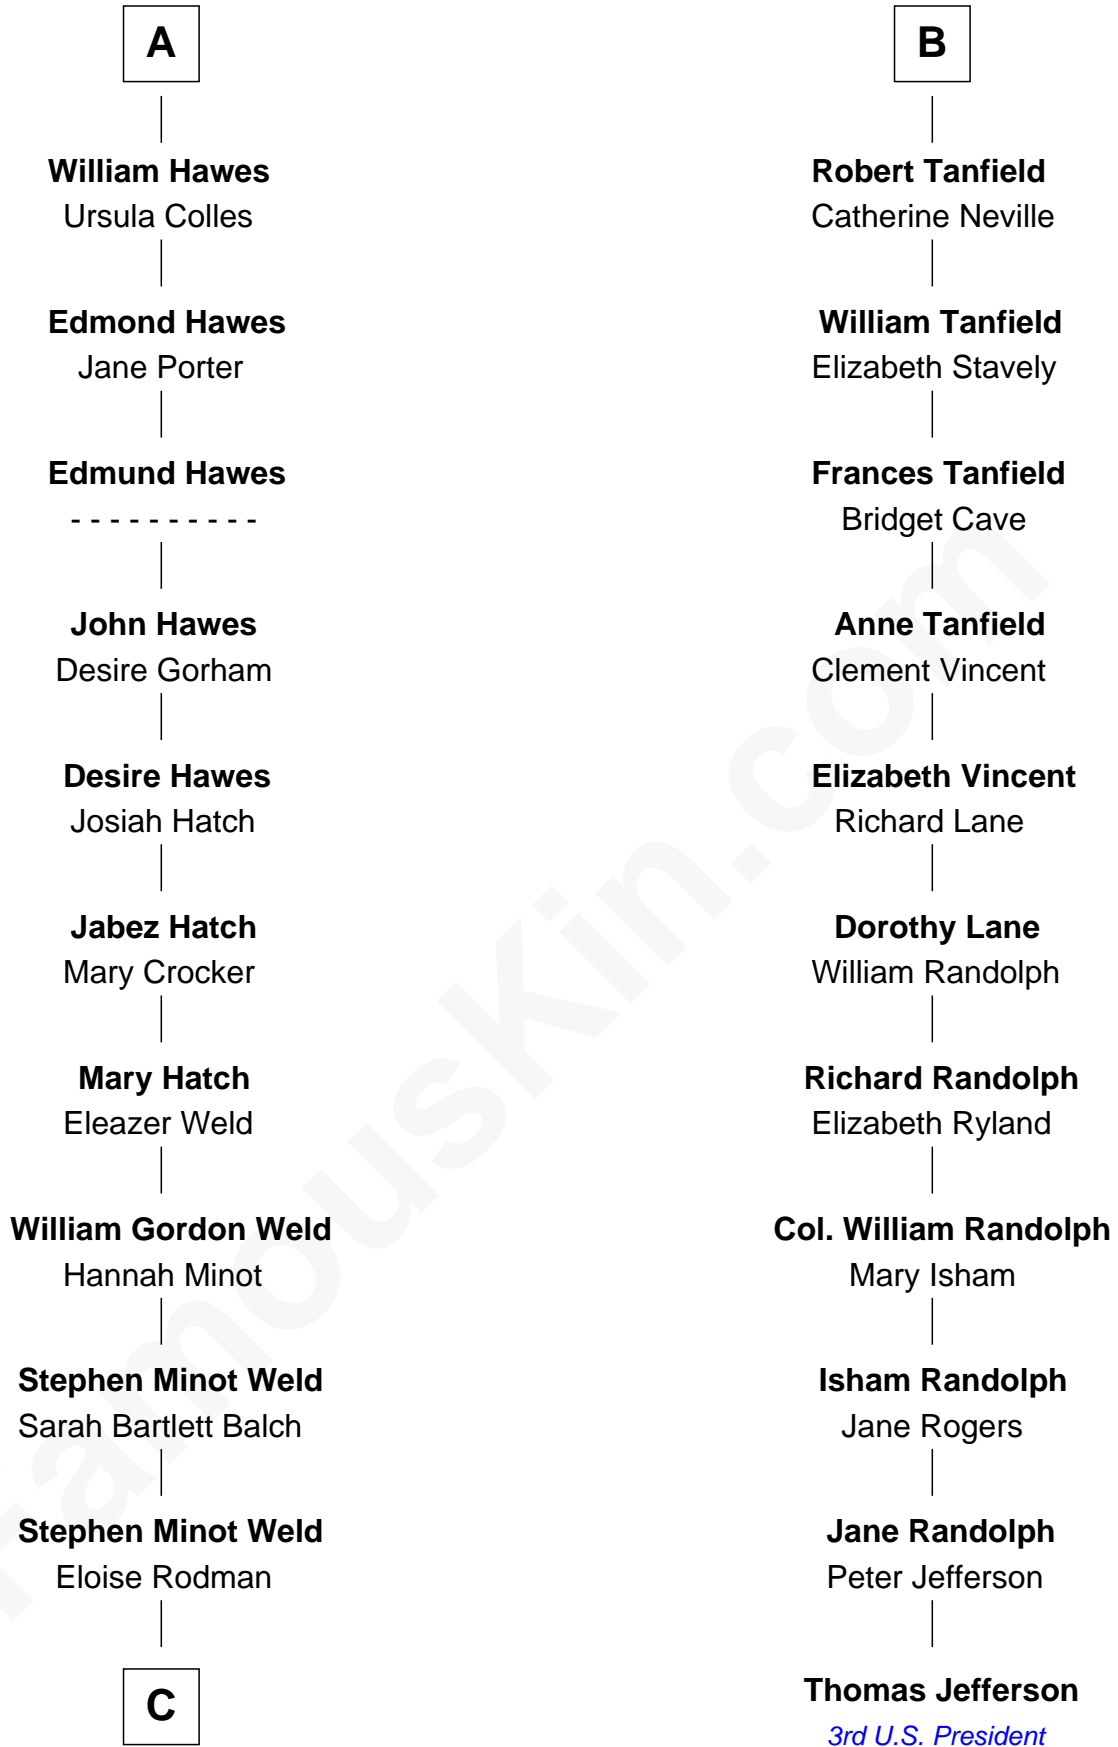

FamousKin.com Relationship Chart of

Tuesday Weld

TV and Movie Actress

17th cousin 2 times removed of

Thomas Jefferson

3rd U.S. President and Signer of the Declaration of Independence

Sir Nicholas Audley

Joan Martin

C

Edward Motley Weld

Sarah Lothrop King

Lothrop Motley Weld

Yosene Balfour Ker

Tuesday Weld

TV and Movie Actress

FamousKin.com