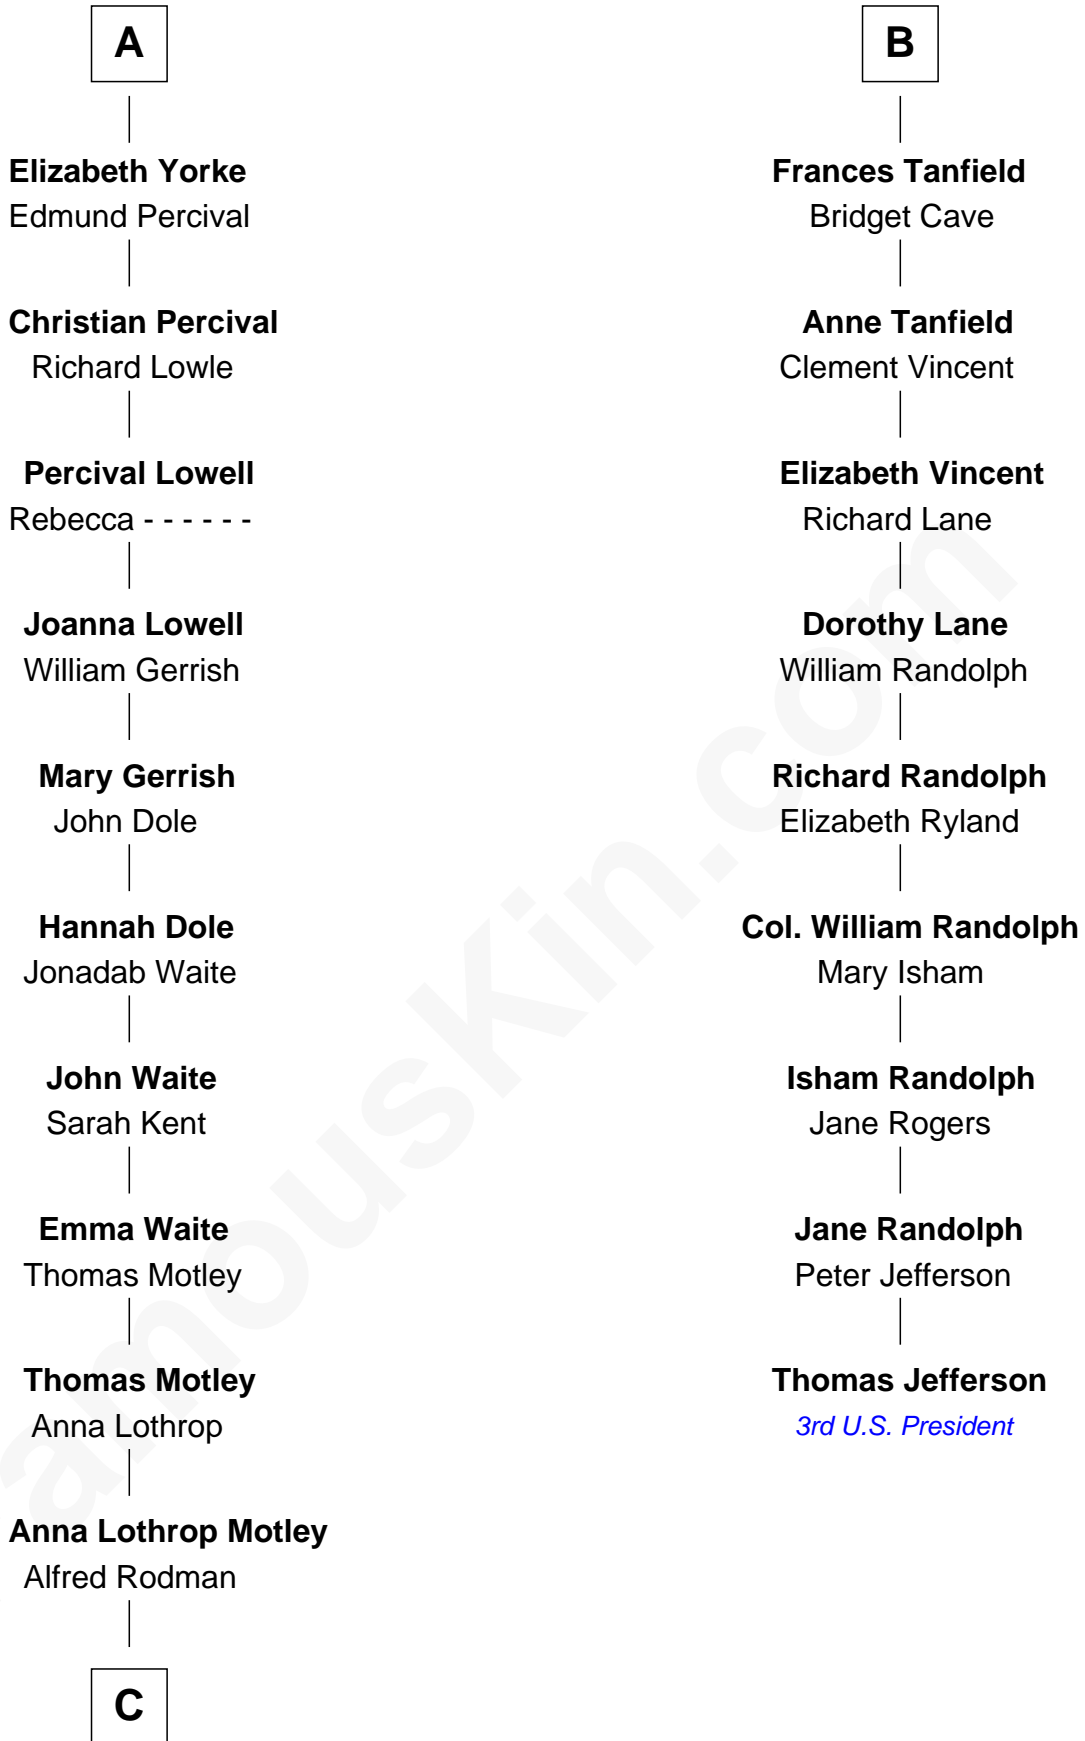

# FamousKin.com Relationship Chart of

**Tuesday Weld**

*TV and Movie Actress*

15th cousin 5 times removed of

**Thomas Jefferson**

*3rd U.S. President and Signer of the Declaration of Independence*

**Humphrey de Bohun**  
Elizabeth Plantagenet

**C**

**Eloise Rodman**  
Stephen Minot Weld

**Edward Motley Weld**  
Sarah Lothrop King

**Lothrop Motley Weld**  
Yosene Balfour Ker

**Tuesday Weld**  
*TV and Movie Actress*

FamousKin.com