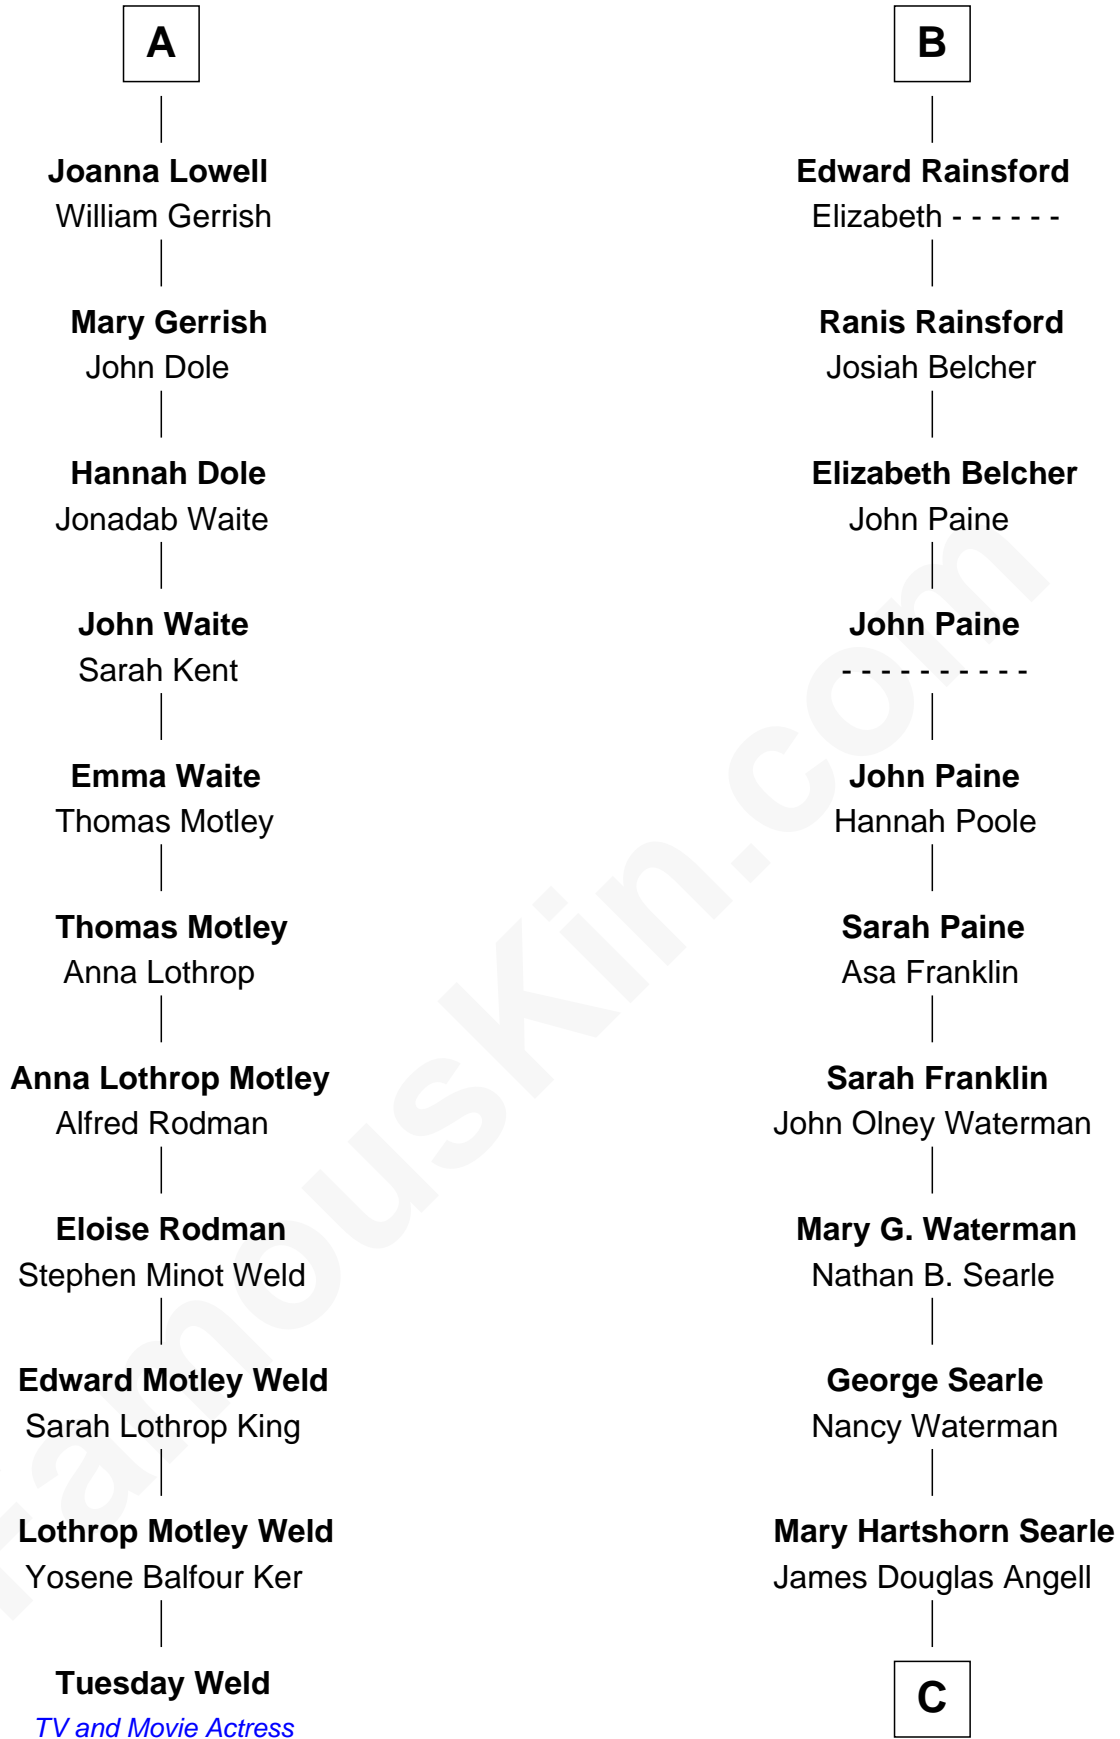

FamousKin.com Relationship Chart of

Tuesday Weld

TV and Movie Actress

17th cousin 2 times removed of

David Angell

TV Producer - 9/11 Victim

Sir Walter Hungerford

Katherine Peverell

Margaret Botreaux

Eleanor Hungerford

Sir John White

Robert White

Margaret Gainsford

Margaret White

John Kirton

Stephen Kirton

Margaret Offley

Thomas Kirton

Mary Sadler

Mary Kirton

Robert Rainsford

B

C

Harris Marion Angell