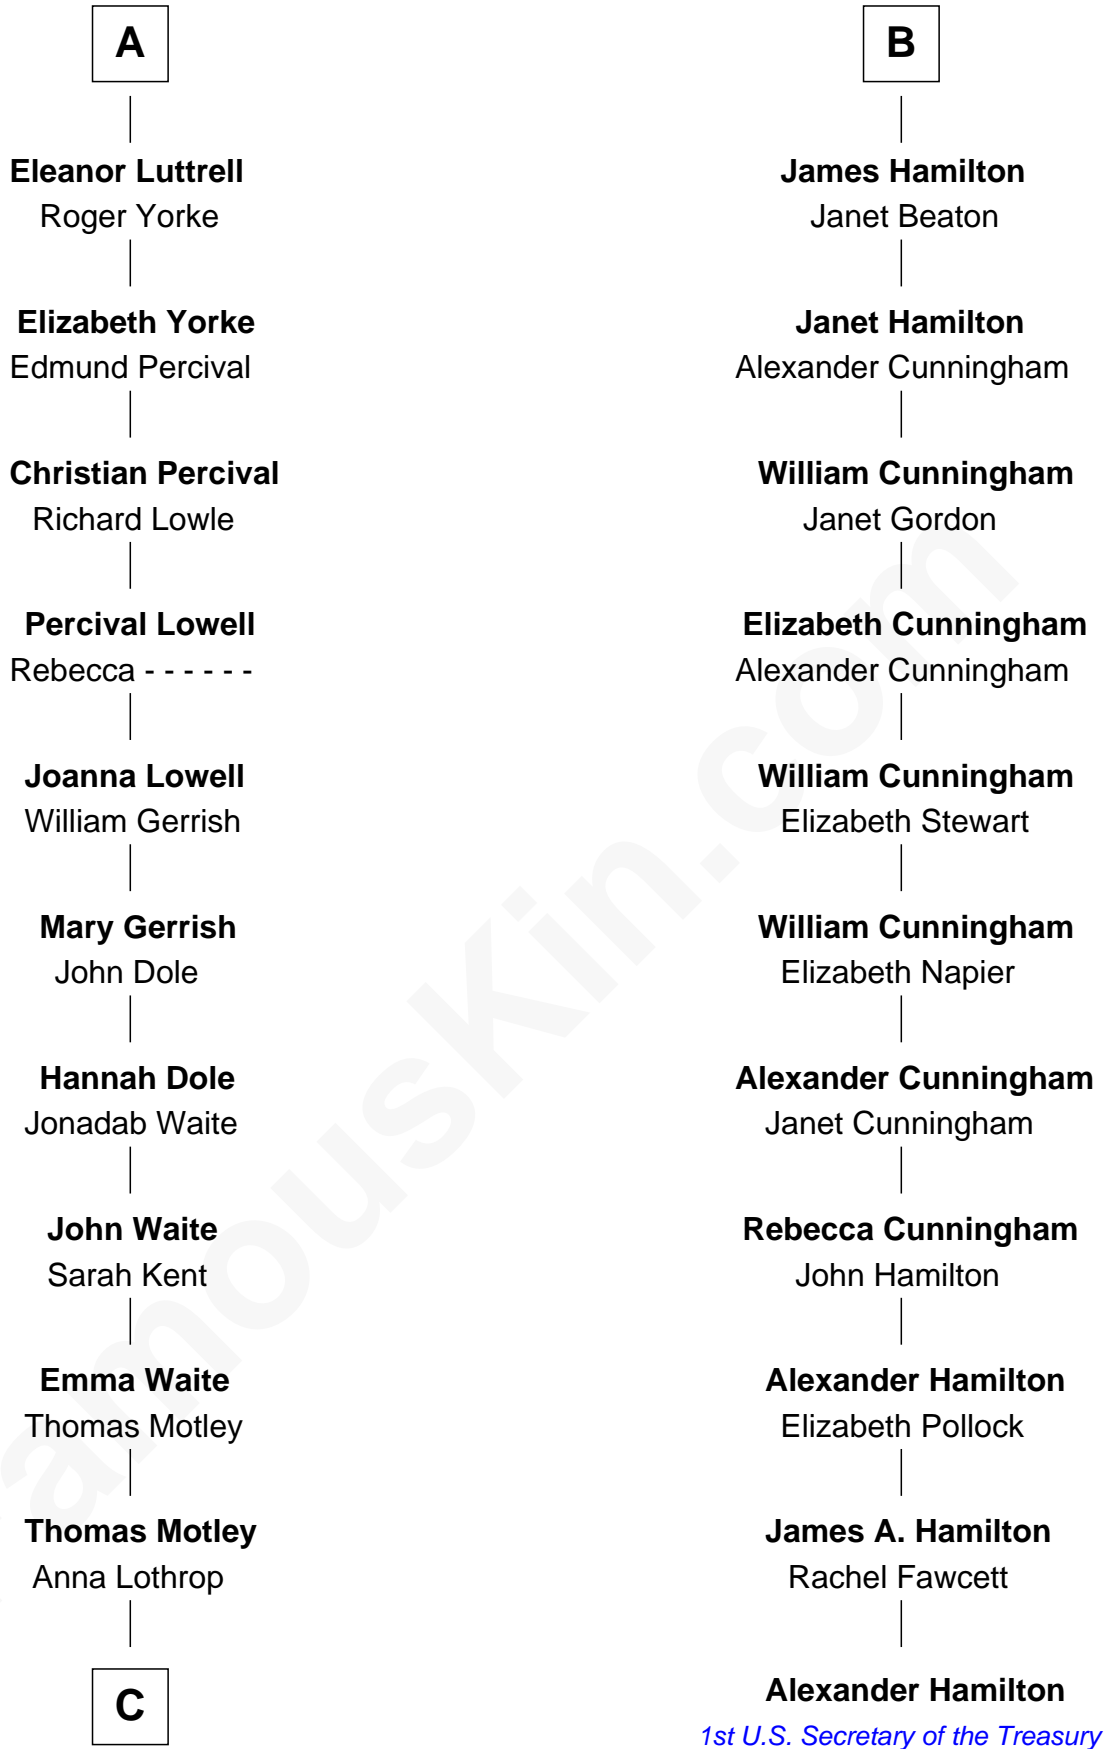

# FamousKin.com Relationship Chart of

**Tuesday Weld**

*TV and Movie Actress*

17th cousin 4 times removed of

**Alexander Hamilton**

*1st U.S. Secretary of the Treasury*

**C**

—  
**Anna Lothrop Motley**

Alfred Rodman

—  
**Eloise Rodman**

Stephen Minot Weld

—  
**Edward Motley Weld**

Sarah Lothrop King

—  
**Lothrop Motley Weld**

Yosene Balfour Ker

—  
**Tuesday Weld**