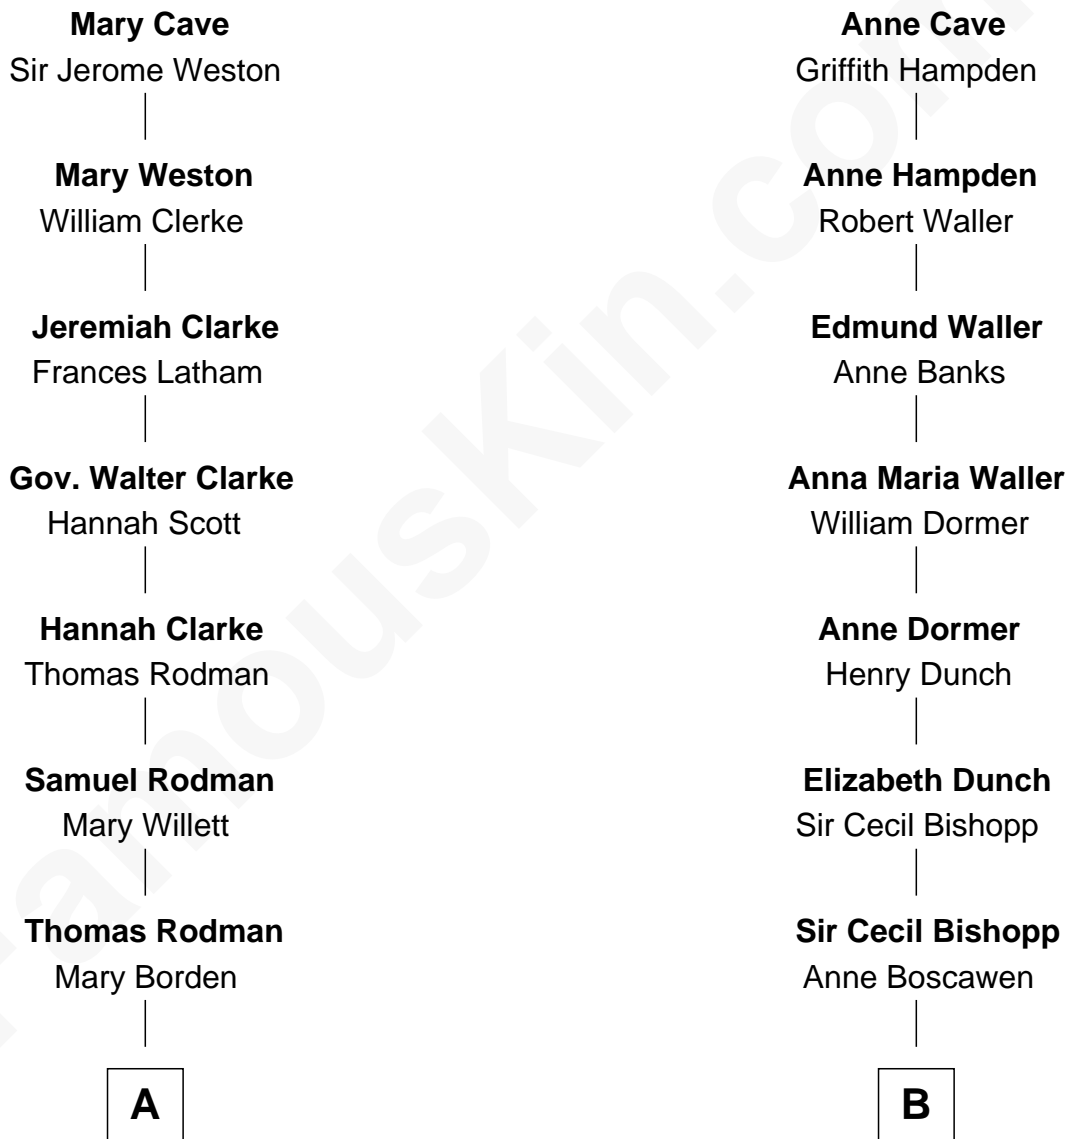

FamousKin.com

Relationship Chart of

Tuesday Weld

TV and Movie Actress

13th cousin 1 time removed of

Princess Diana

Princess of Wales

Anthony Cave

Elizabeth Lovett

A

Samuel Rodman
Elizabeth Rotch

William Rotch Rodman
Rebecca Waln Morgan

Alfred Rodman
Anna Lothrop Motley

Eloise Rodman
Stephen Minot Weld

Edward Motley Weld
Sarah Lothrop King

Lothrop Motley Weld
Yosene Balfour Ker