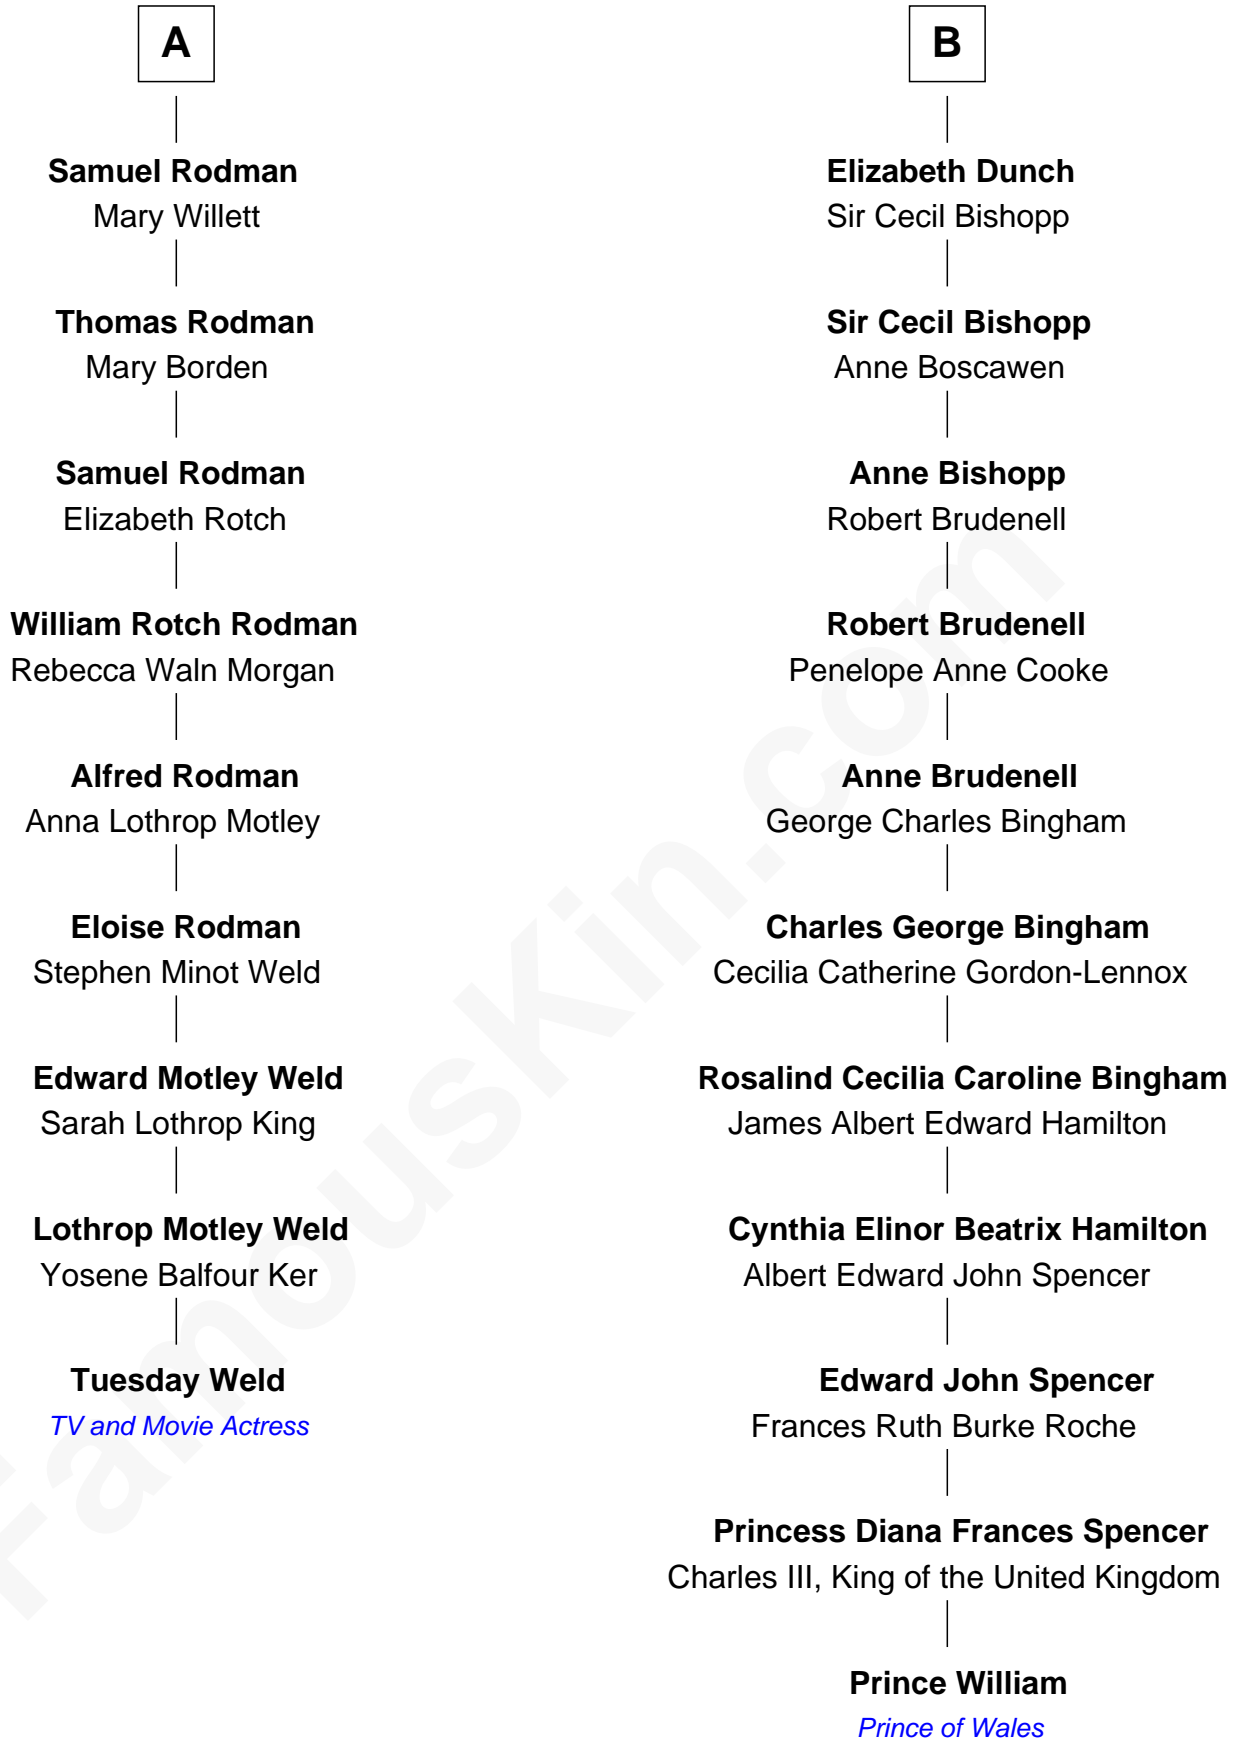

# FamousKin.com Relationship Chart of

**Tuesday Weld**

*TV and Movie Actress*

15th cousin 2 times removed of

**Prince William**

*Prince of Wales*

**Sir Henry Ferrers**

Margaret Heckstall

**Elizabeth Ferrers**

James Clerke

**George Clerke**

Elizabeth Wilsford

**James Clerke**

Mary Saxby

**William Clerke**

Mary Weston

**Jeremiah Clarke**

Frances Latham

**Gov. Walter Clarke**

Hannah Scott

**Hannah Clarke**

Thomas Rodman

**A**

**Sir Edward Ferrers**

Anne Banks

**Anna Maria Waller**

William Dormer

**Anne Dormer**

Henry Dunch

**B**

William photo by [InSapphoWeTrust](#) (CC BY-SA 2.0)