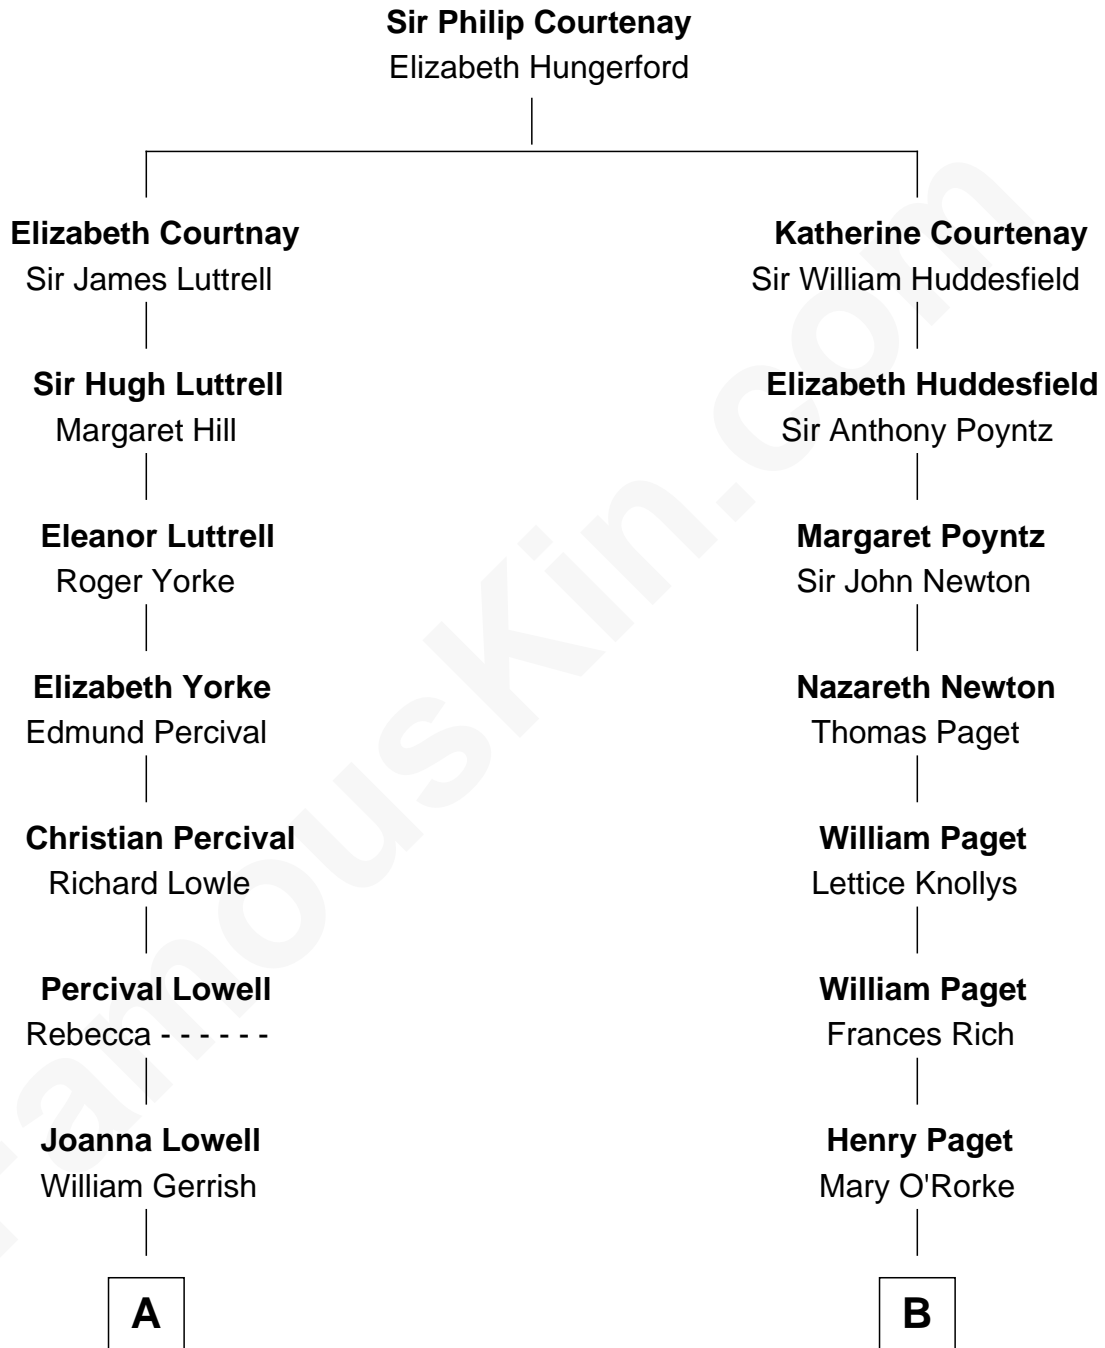

FamousKin.com Relationship Chart of

Tuesday Weld

TV and Movie Actress

16th cousin 1 time removed of

Prince William

Prince of Wales

William photo by [InSapphoWeTrust](#) (CC BY-SA 2.0)