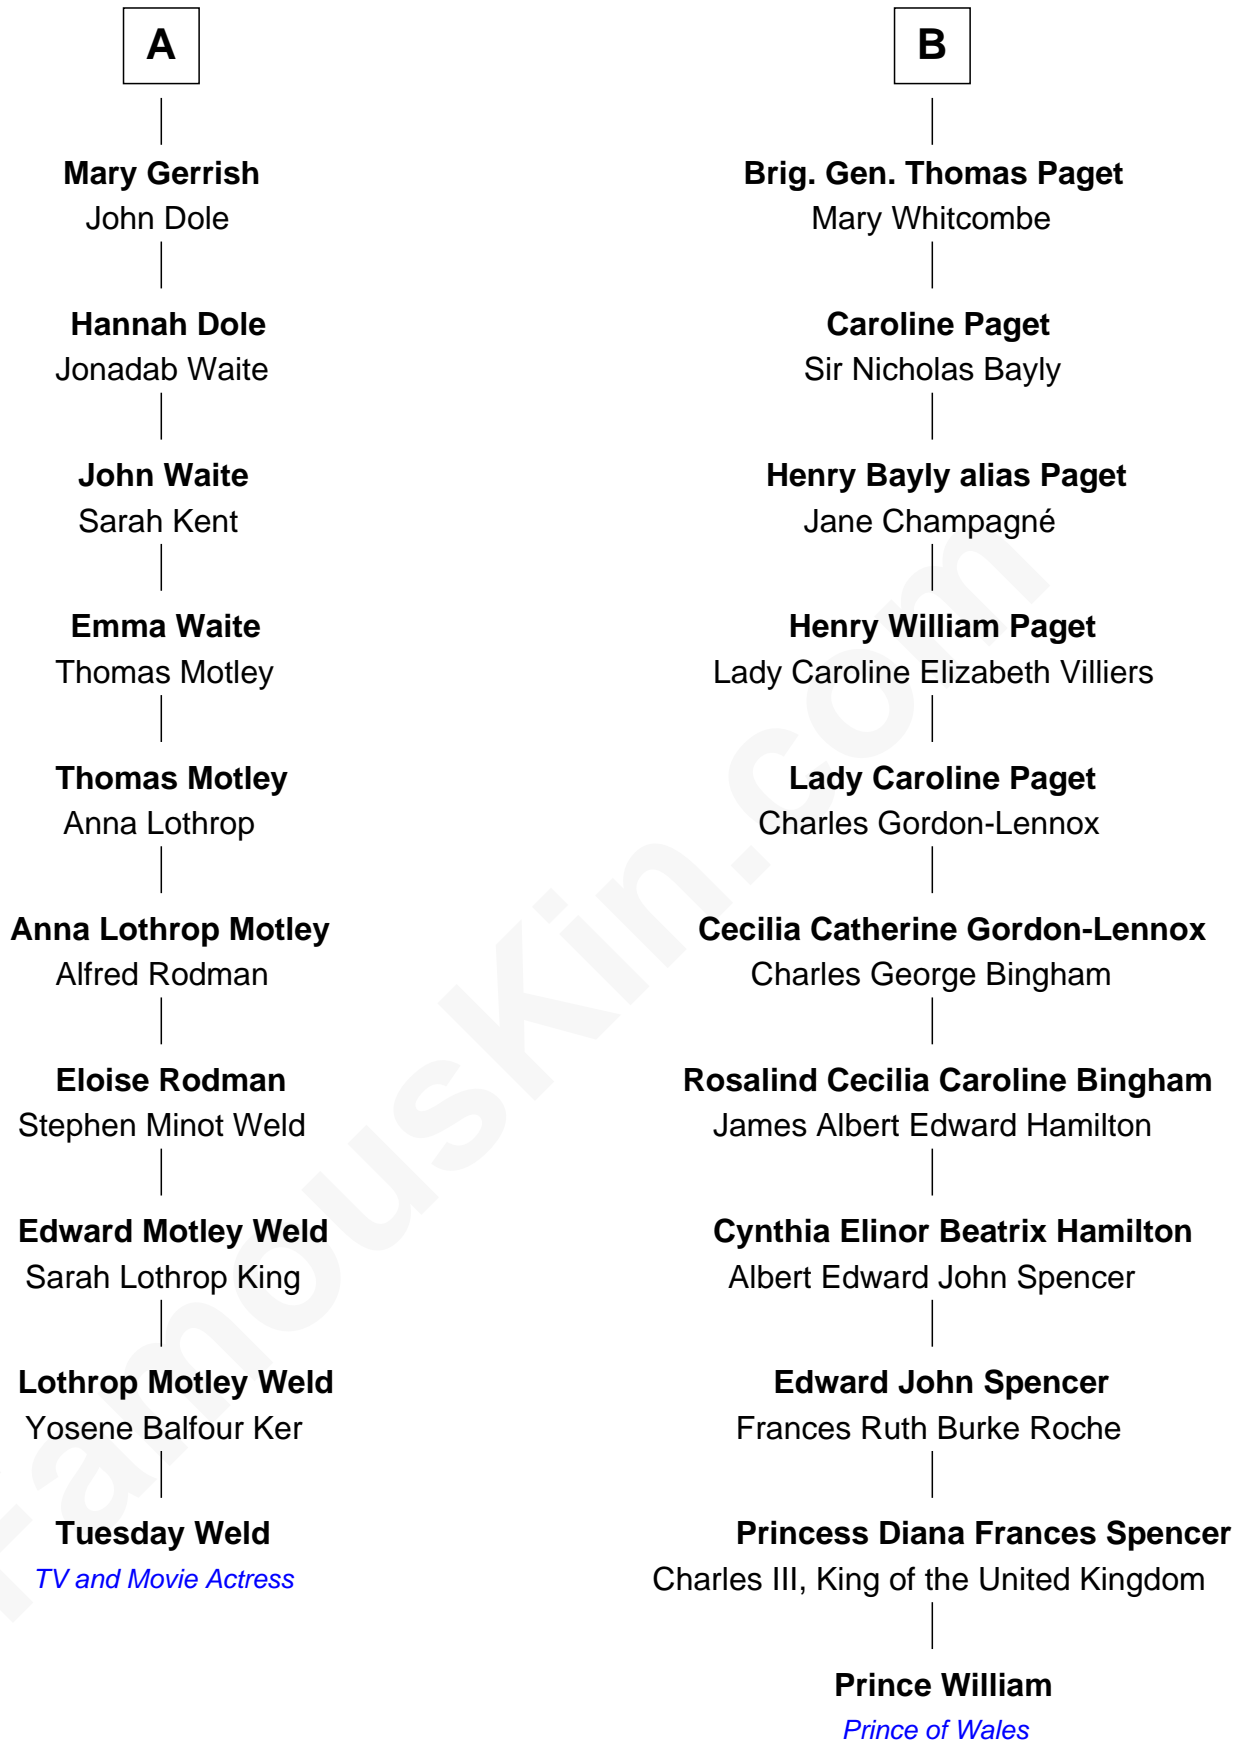

FamousKin.com Relationship Chart of

Tuesday Weld

TV and Movie Actress

16th cousin 1 time removed of

Prince William

Prince of Wales

William photo by [InSapphoWeTrust](#) (CC BY-SA 2.0)