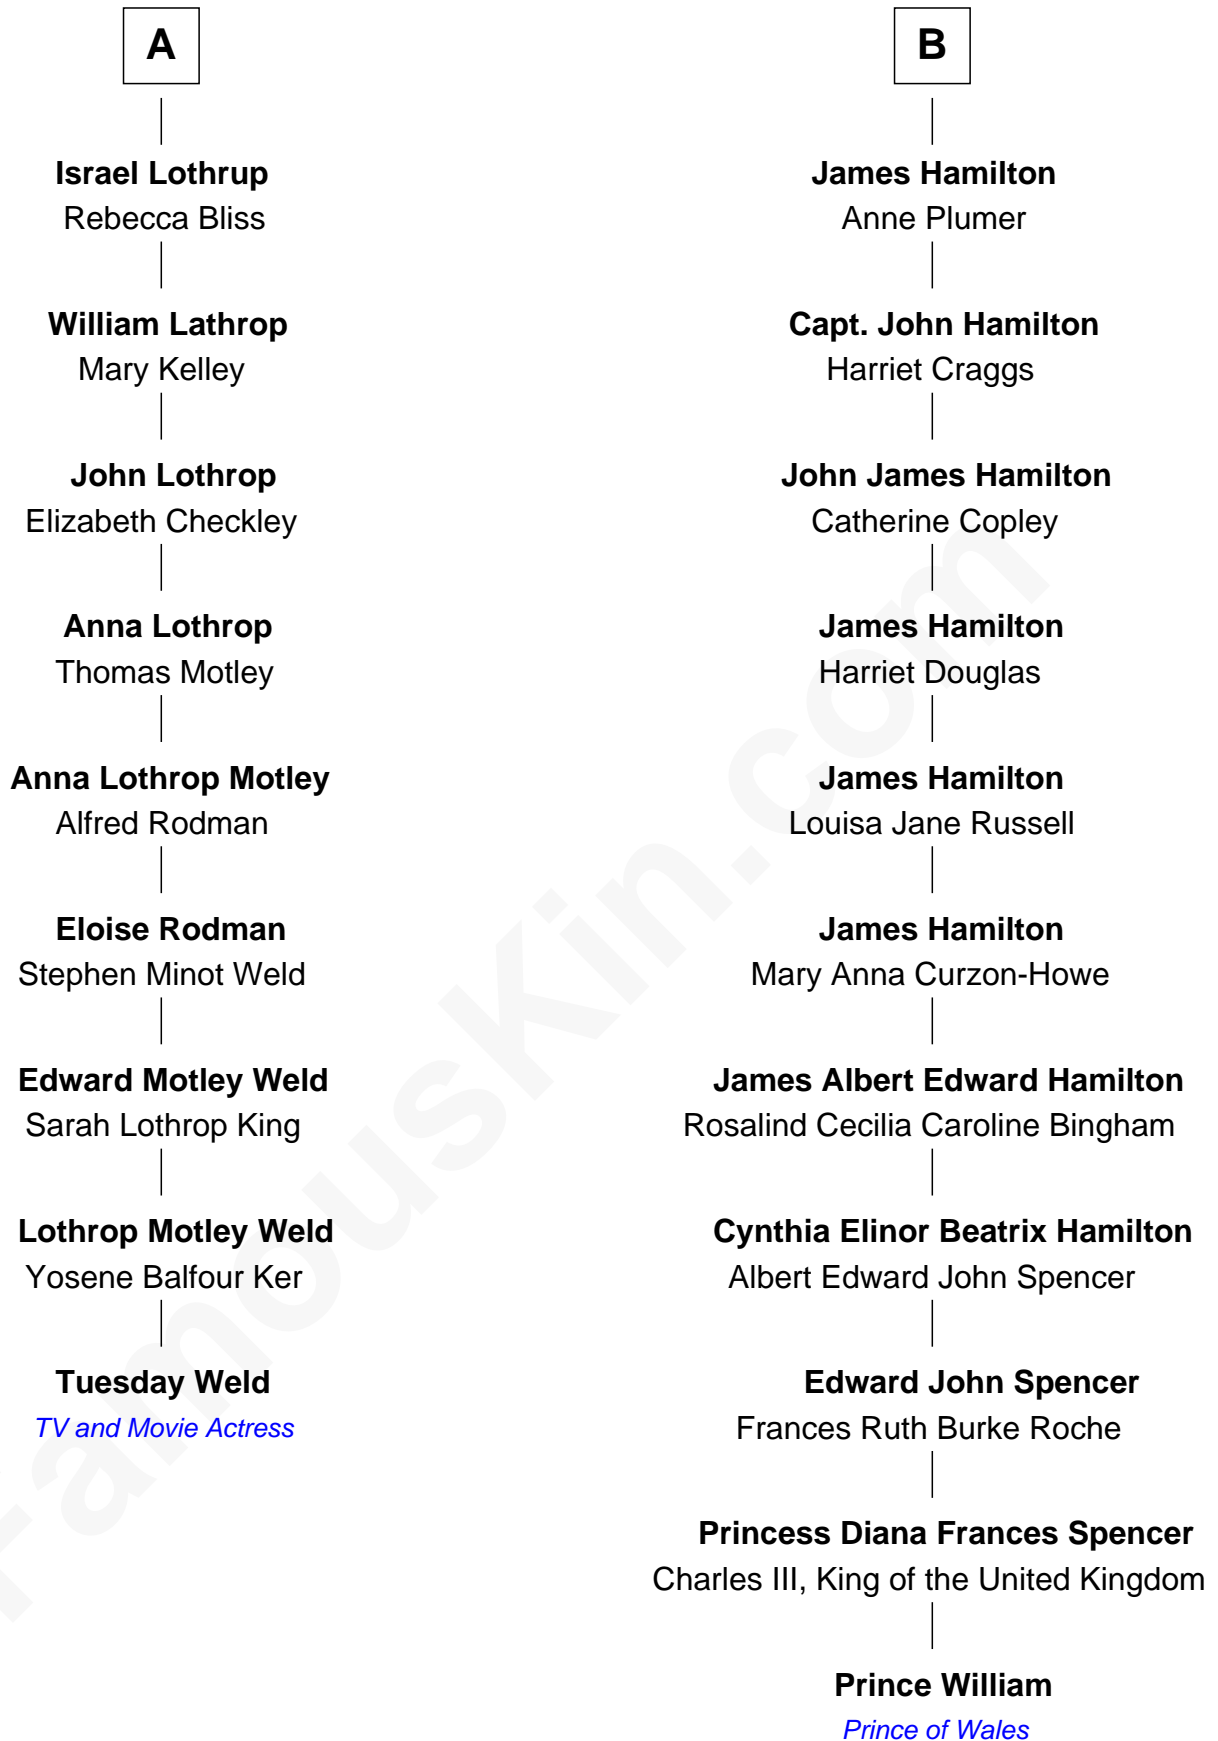

FamousKin.com Relationship Chart of

Tuesday Weld

TV and Movie Actress

15th cousin 2 times removed of

Prince William

Prince of Wales

Sir John Colepepper

Agnes Gainsford

William photo by [InSapphoWeTrust](#) [\(CC BY-SA 2.0\)](#)