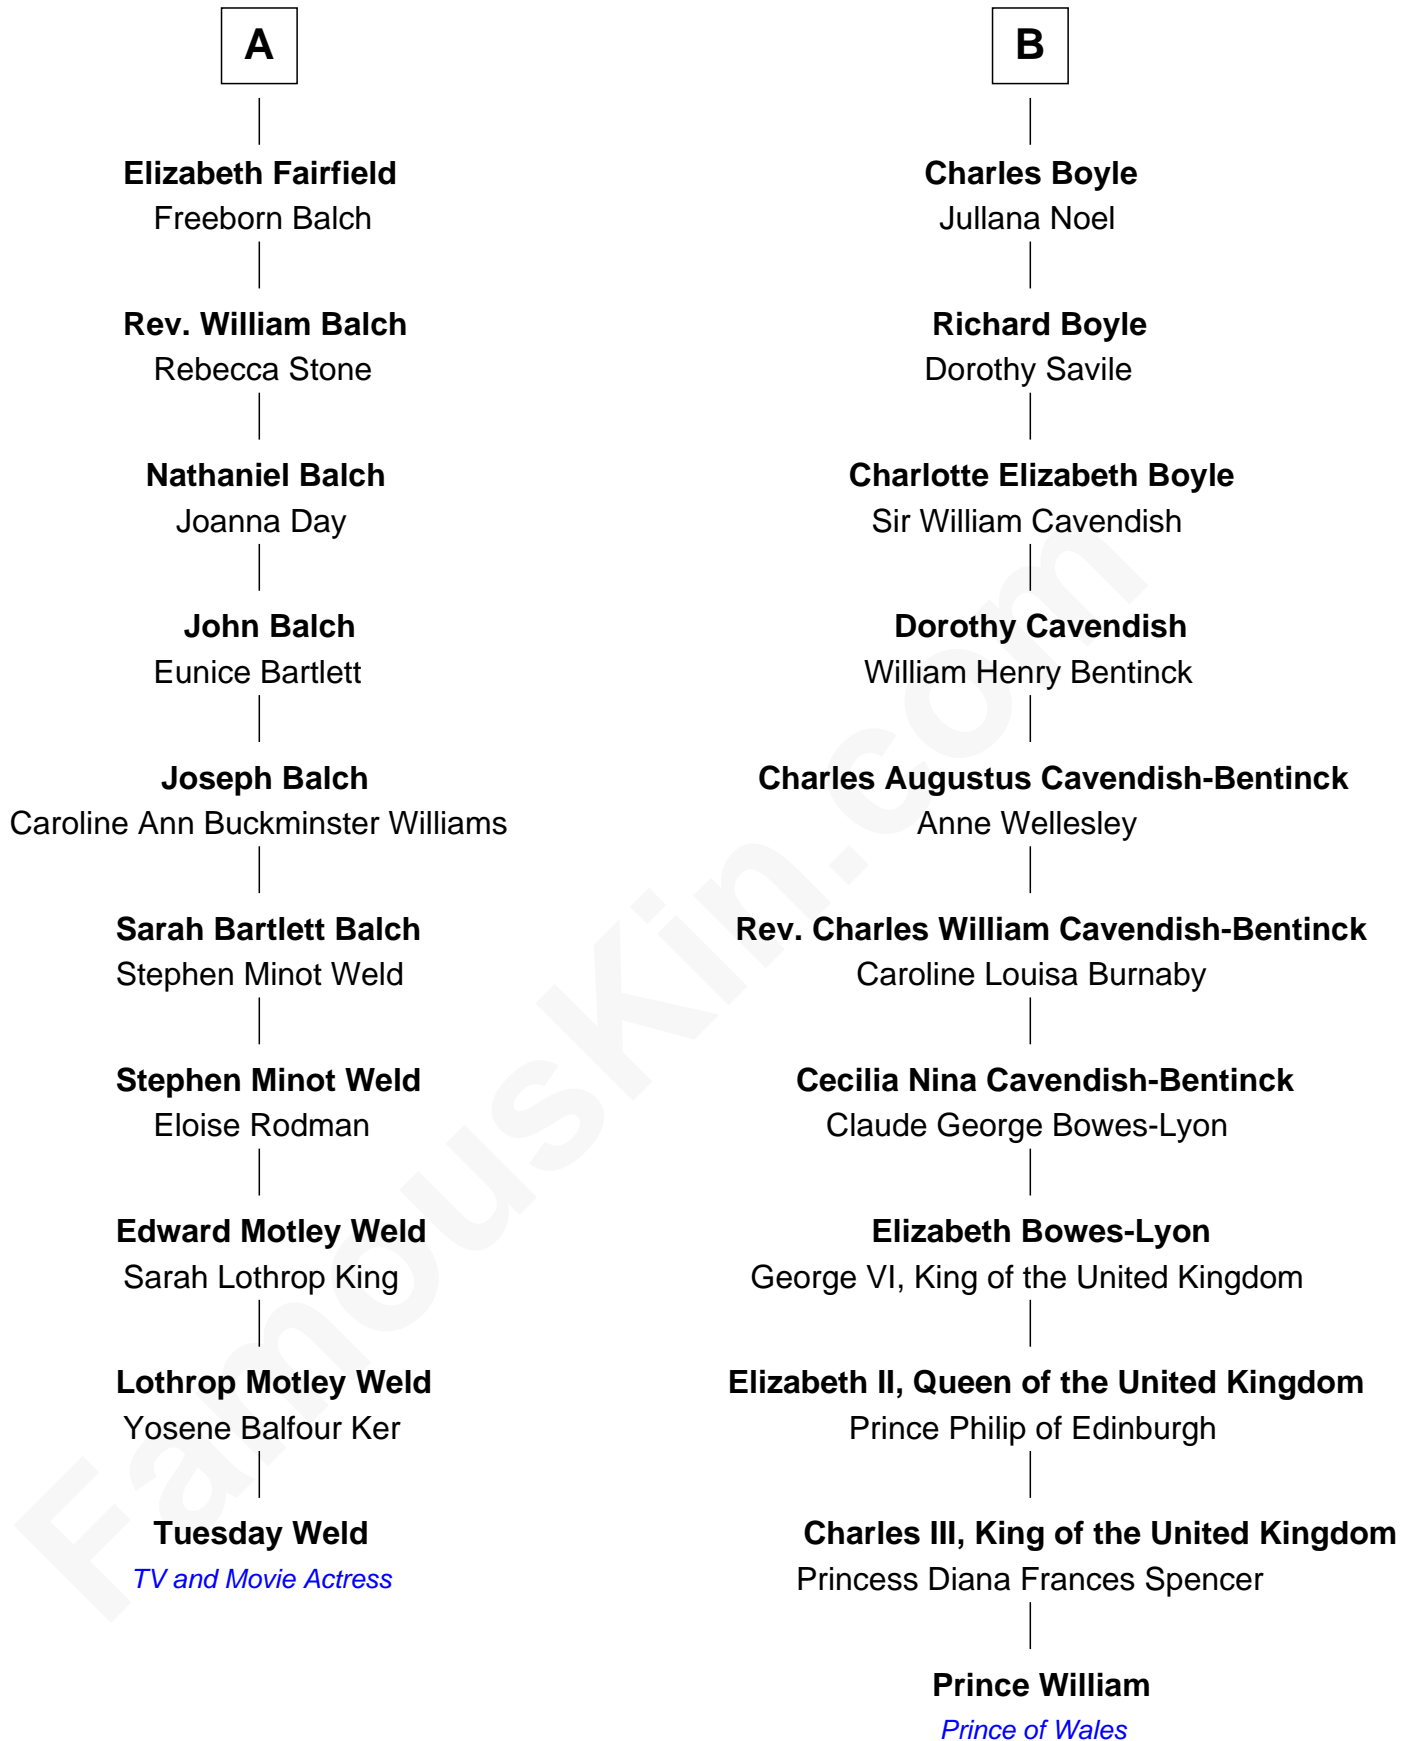

FamousKin.com Relationship Chart of

Tuesday Weld

TV and Movie Actress

16th cousin 1 time removed of

Prince William

Prince of Wales

Sir Philip Wentworth

Mary Clifford

Elizabeth Wentworth

Sir Martin de la See

Joan de la See

Sir Piers Hildyard

Isabel Hildyard

Ralph Legard

Joan Ledgard

Richard Skepper

Edward Skepper

Mary Robinson

Rev. William Skepper

Sarah Fisher

Sarah Skepper

Walter Fairfield

A

Sir Henry Wentworth

Honora Rogers

Sir William Seymour

Frances Devereux

Jane Seymour

Charles Boyle

B

William photo by [InSapphoWeTrust](#) (CC BY-SA 2.0)