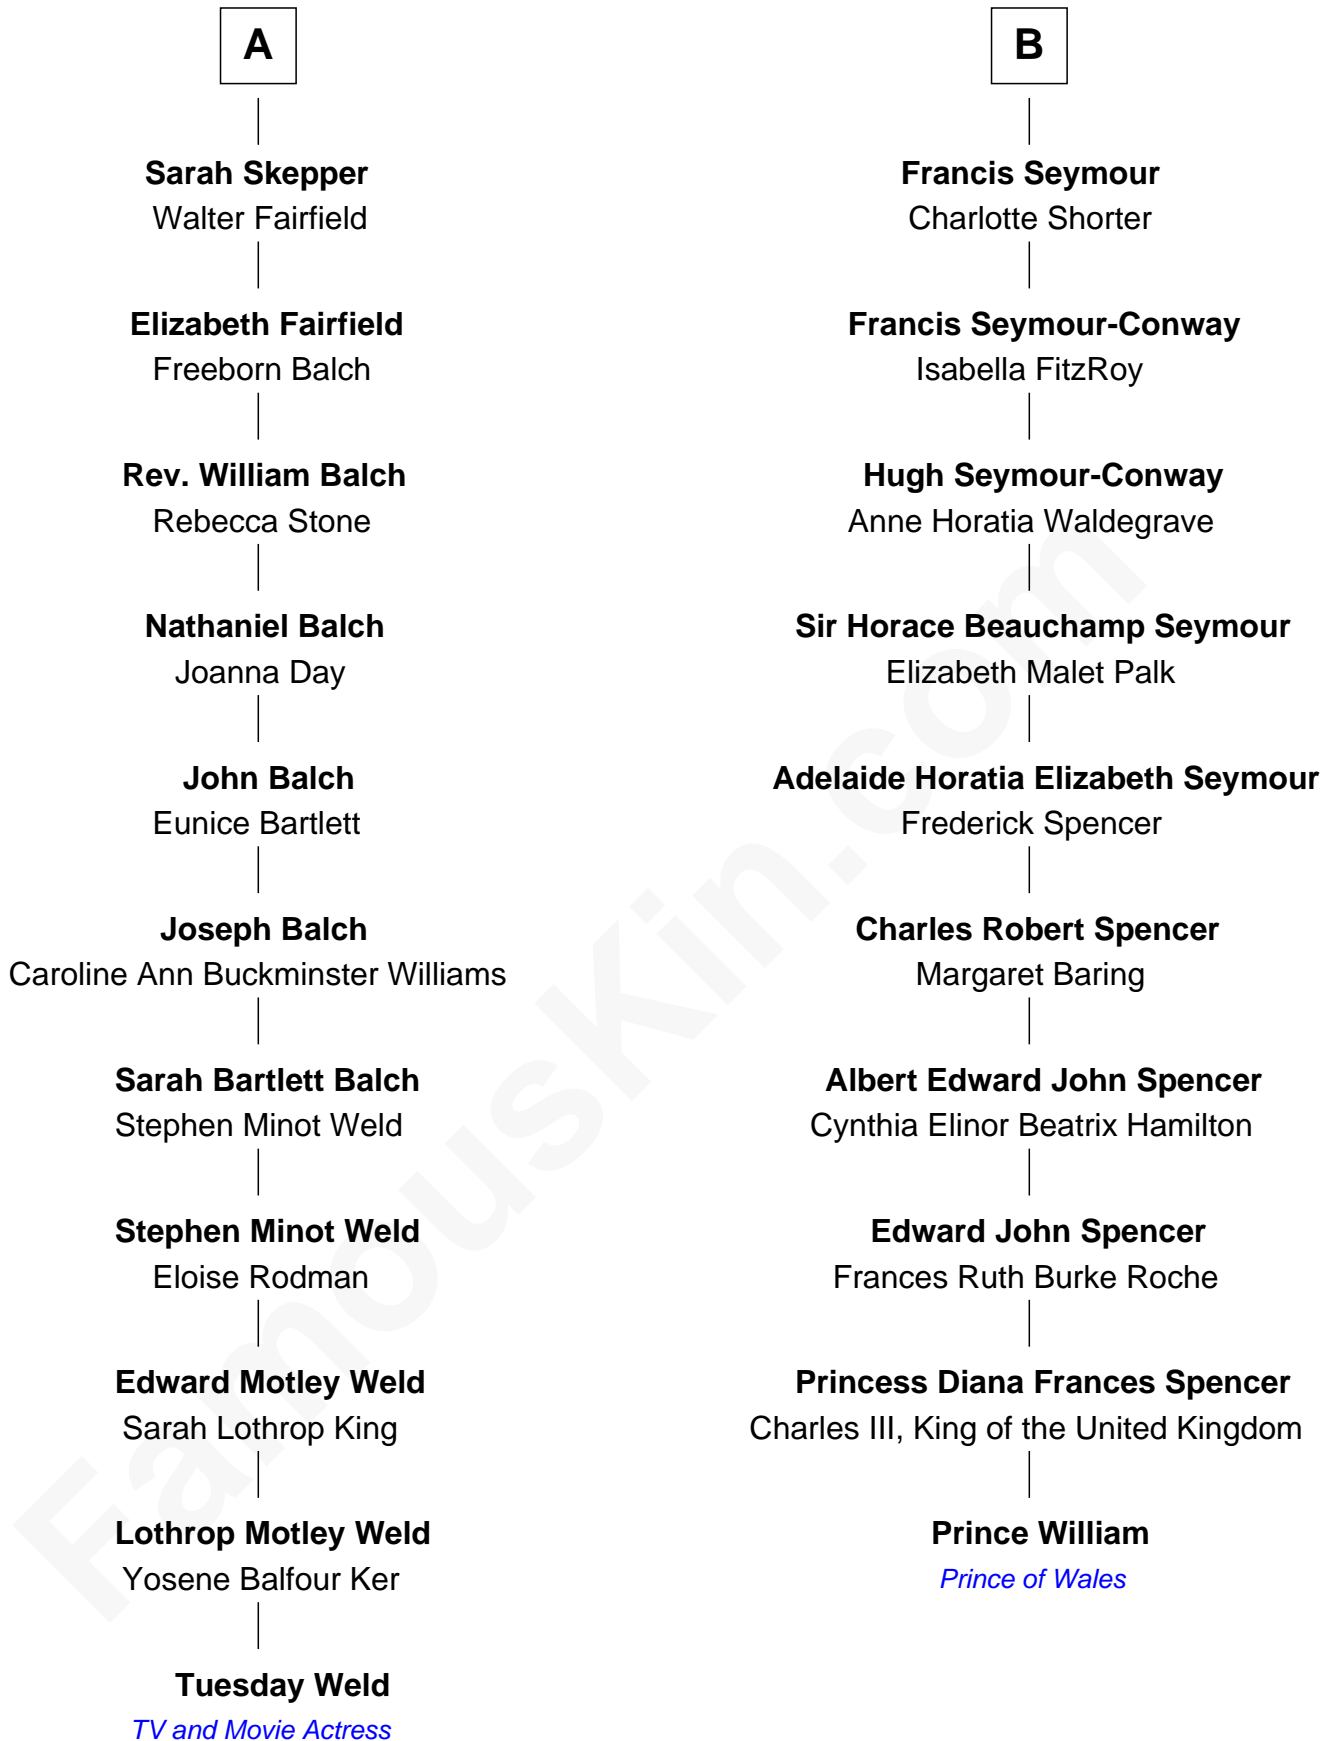

FamousKin.com Relationship Chart of

Tuesday Weld

TV and Movie Actress

16th cousin 1 time removed of

Prince William

Prince of Wales

Sir John Clifford

Elizabeth Percy

Mary Clifford
Sir Philip Wentworth

Elizabeth Wentworth
Sir Martin de la See

Joan de la See
Sir Piers Hildyard

Isabel Hildyard
Ralph Legard

Joan Ledgard
Richard Skepper

Edward Skepper
Mary Robinson

Rev. William Skepper
Sarah Fisher

A

Thomas Clifford
Joan Dacre

Matilda Clifford
Sir Edmund Sutton

Thomas Dudley
Grace Threlkeld

John Dudley
Elizabeth Gardiner

Anne Dudley
Sir Francis Popham

Col. Alexander Popham
Laetitia Kerr

Letitia Popham
Sir Edward Seymour

B

William photo by [InSapphoWeTrust](#) (CC BY-SA 2.0)