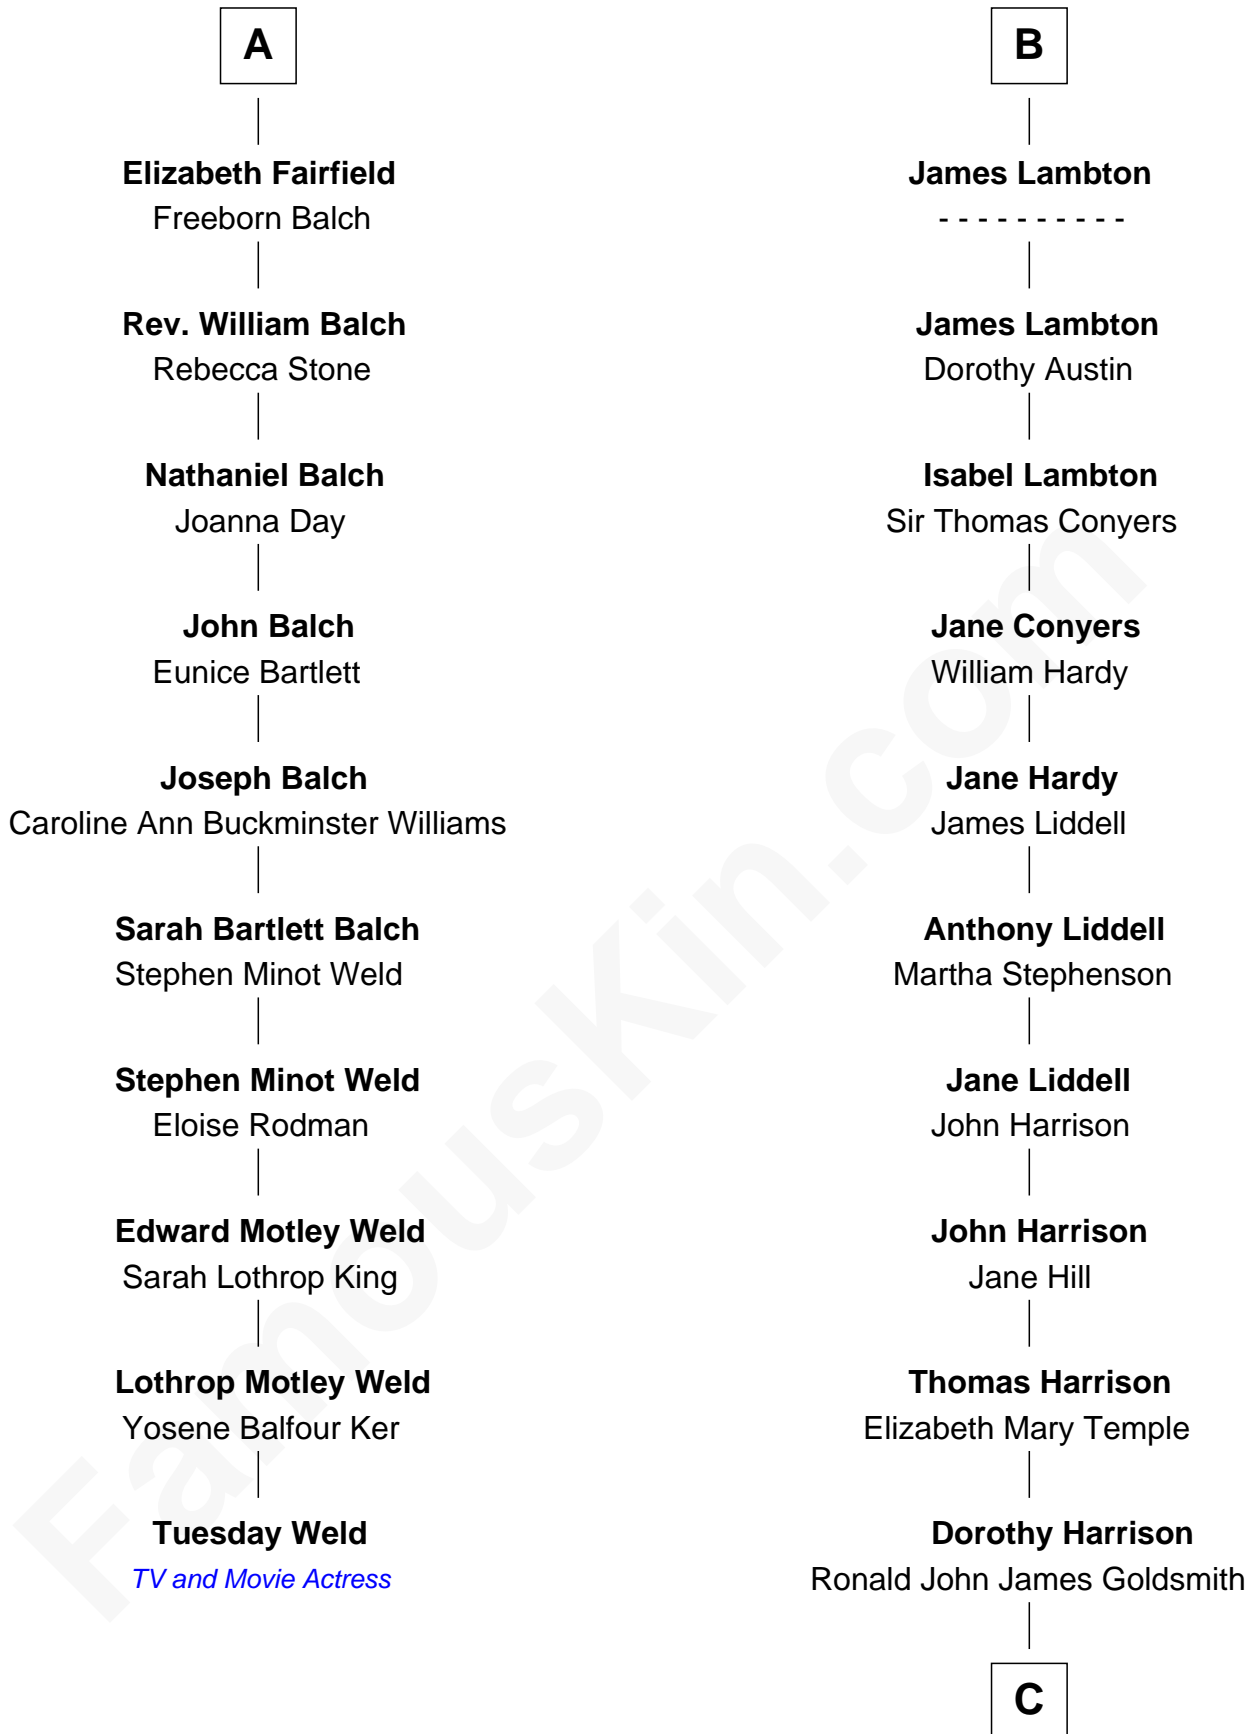

FamousKin.com Relationship Chart of

Tuesday Weld

TV and Movie Actress

16th cousin 2 times removed of

Catherine Middleton

Princess of Wales

Sir John Hastings

Anne Morley

C

Carole Elizabeth Goldsmith

Michael Francis Middleton

Catherine Middleton

Princess of Wales

FamousKin.com