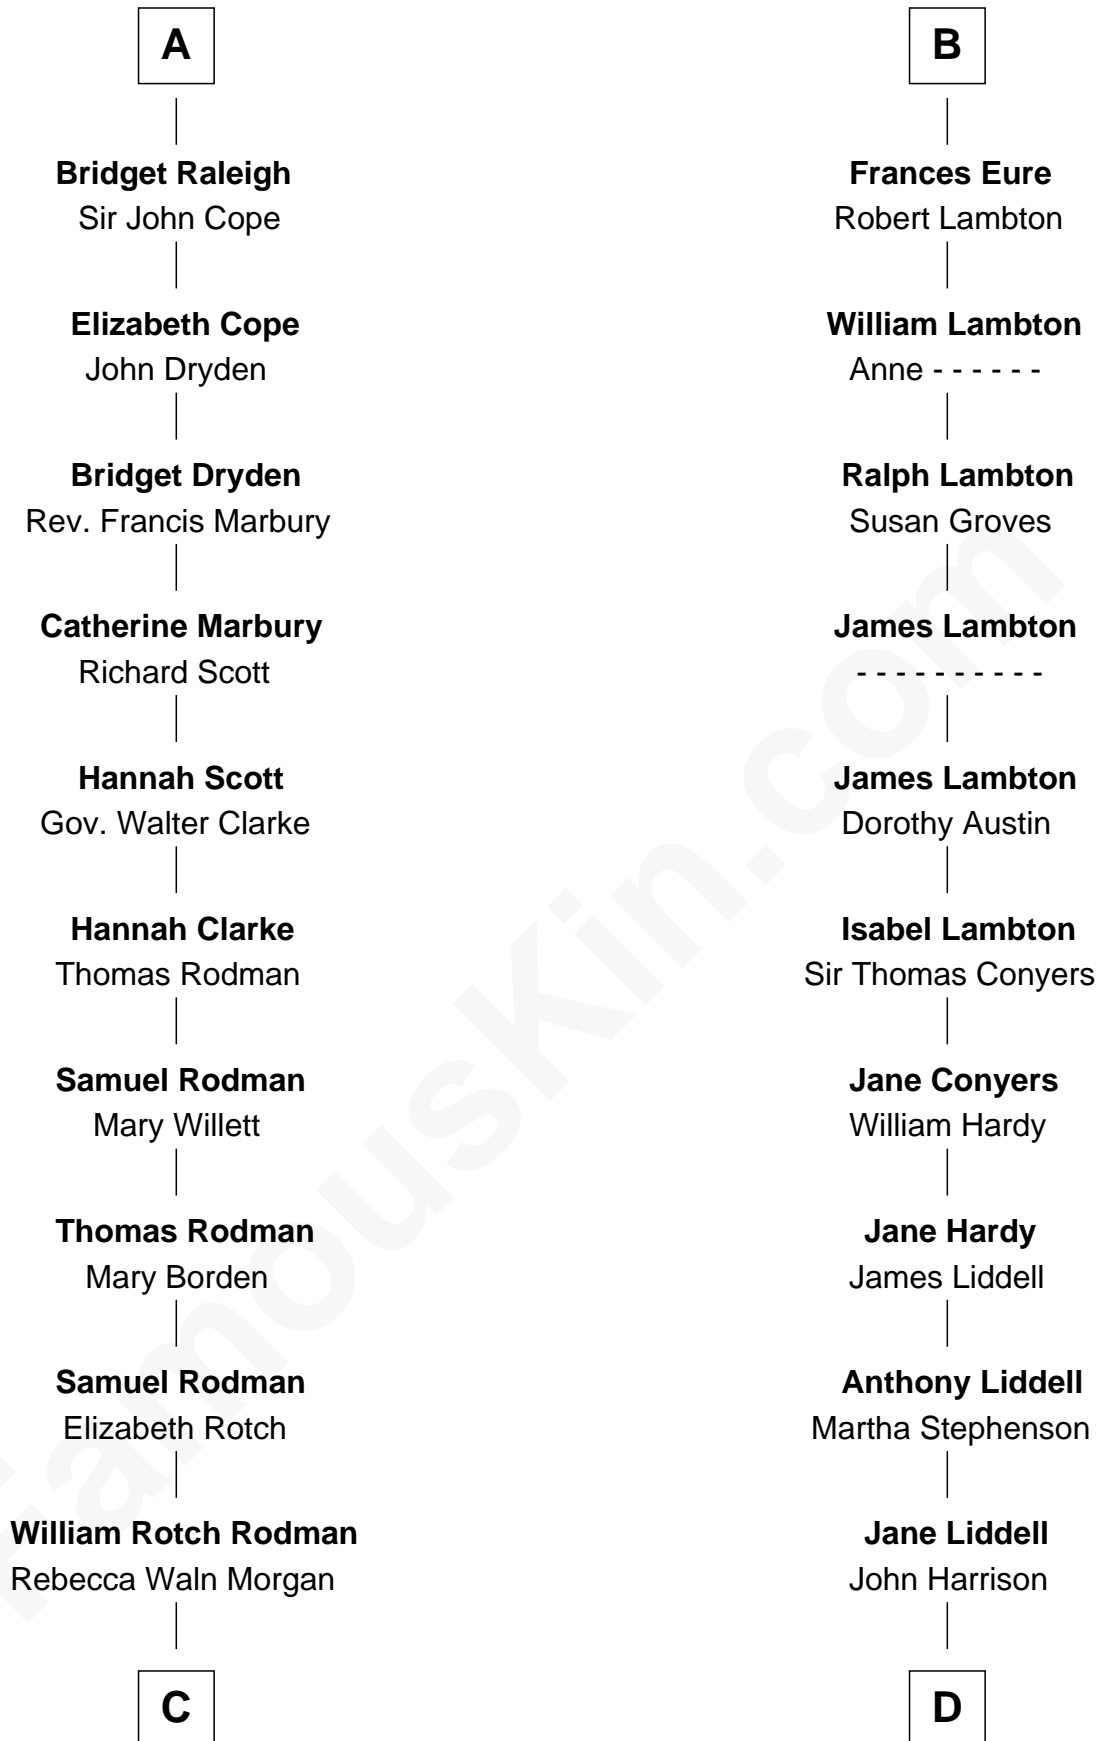

FamousKin.com Relationship Chart of

Tuesday Weld

TV and Movie Actress

21st cousin of

Catherine Middleton

Princess of Wales

Edmund Fitzalan

Alice de Warenne

C

Alfred Rodman
Anna Lothrop Motley

Eloise Rodman
Stephen Minot Weld

Edward Motley Weld
Sarah Lothrop King

Lothrop Motley Weld
Yosene Balfour Ker

Tuesday Weld
TV and Movie Actress

D

John Harrison
Jane Hill