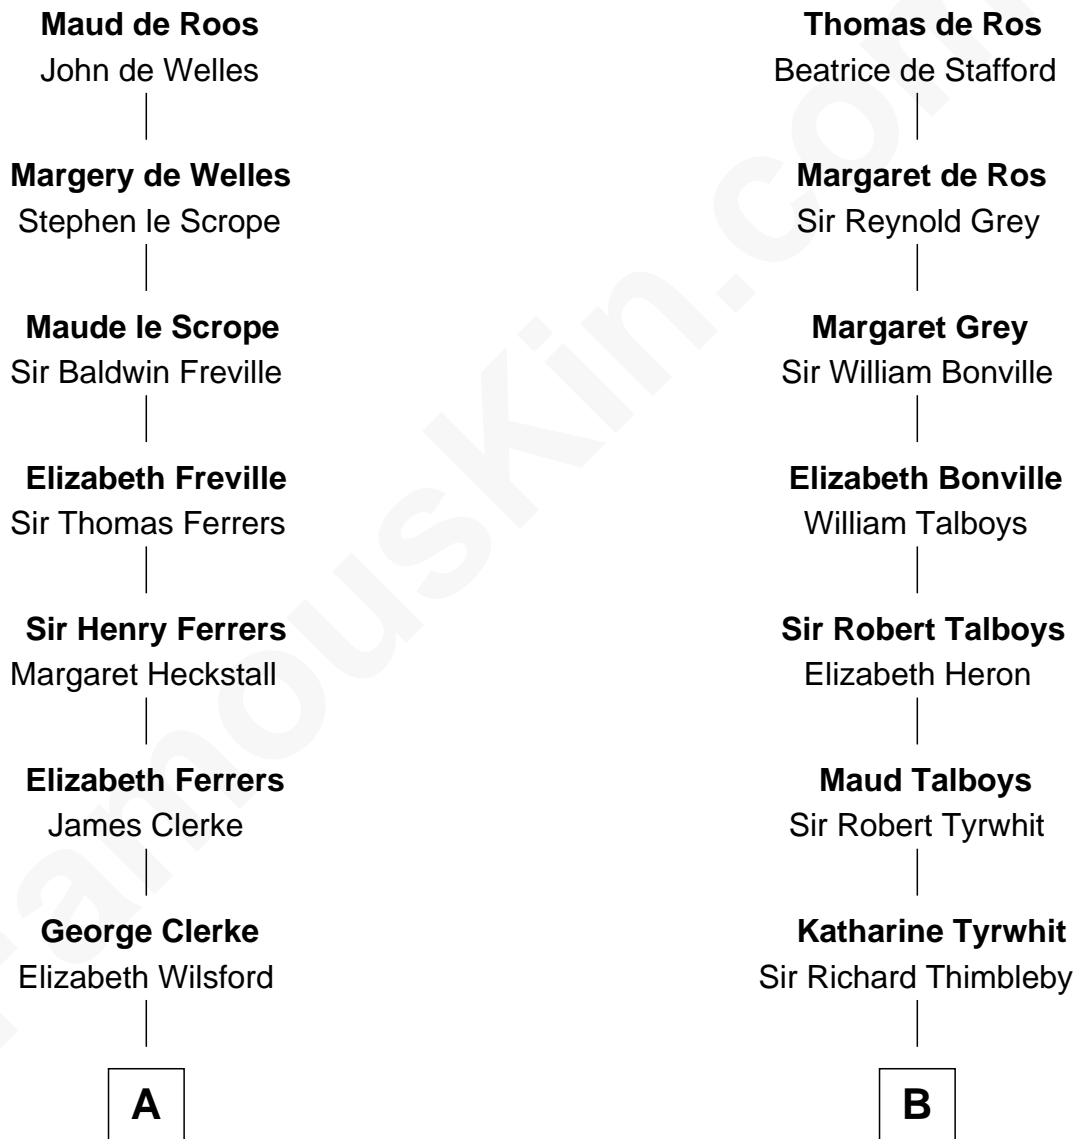

# FamousKin.com Relationship Chart of

**Tuesday Weld**

*TV and Movie Actress*

20th cousin of

**Anna Gunn**

*TV and Movie Actress*

**Sir William de Ros**  
Margery de Badlesmere

**C**

**Eloise Rodman**  
Stephen Minot Weld

**Edward Motley Weld**  
Sarah Lothrop King

**Lothrop Motley Weld**  
Yosene Balfour Ker

**Tuesday Weld**  
*TV and Movie Actress*

**D**

**Luther N. Day**  
Ida McKinley Barber