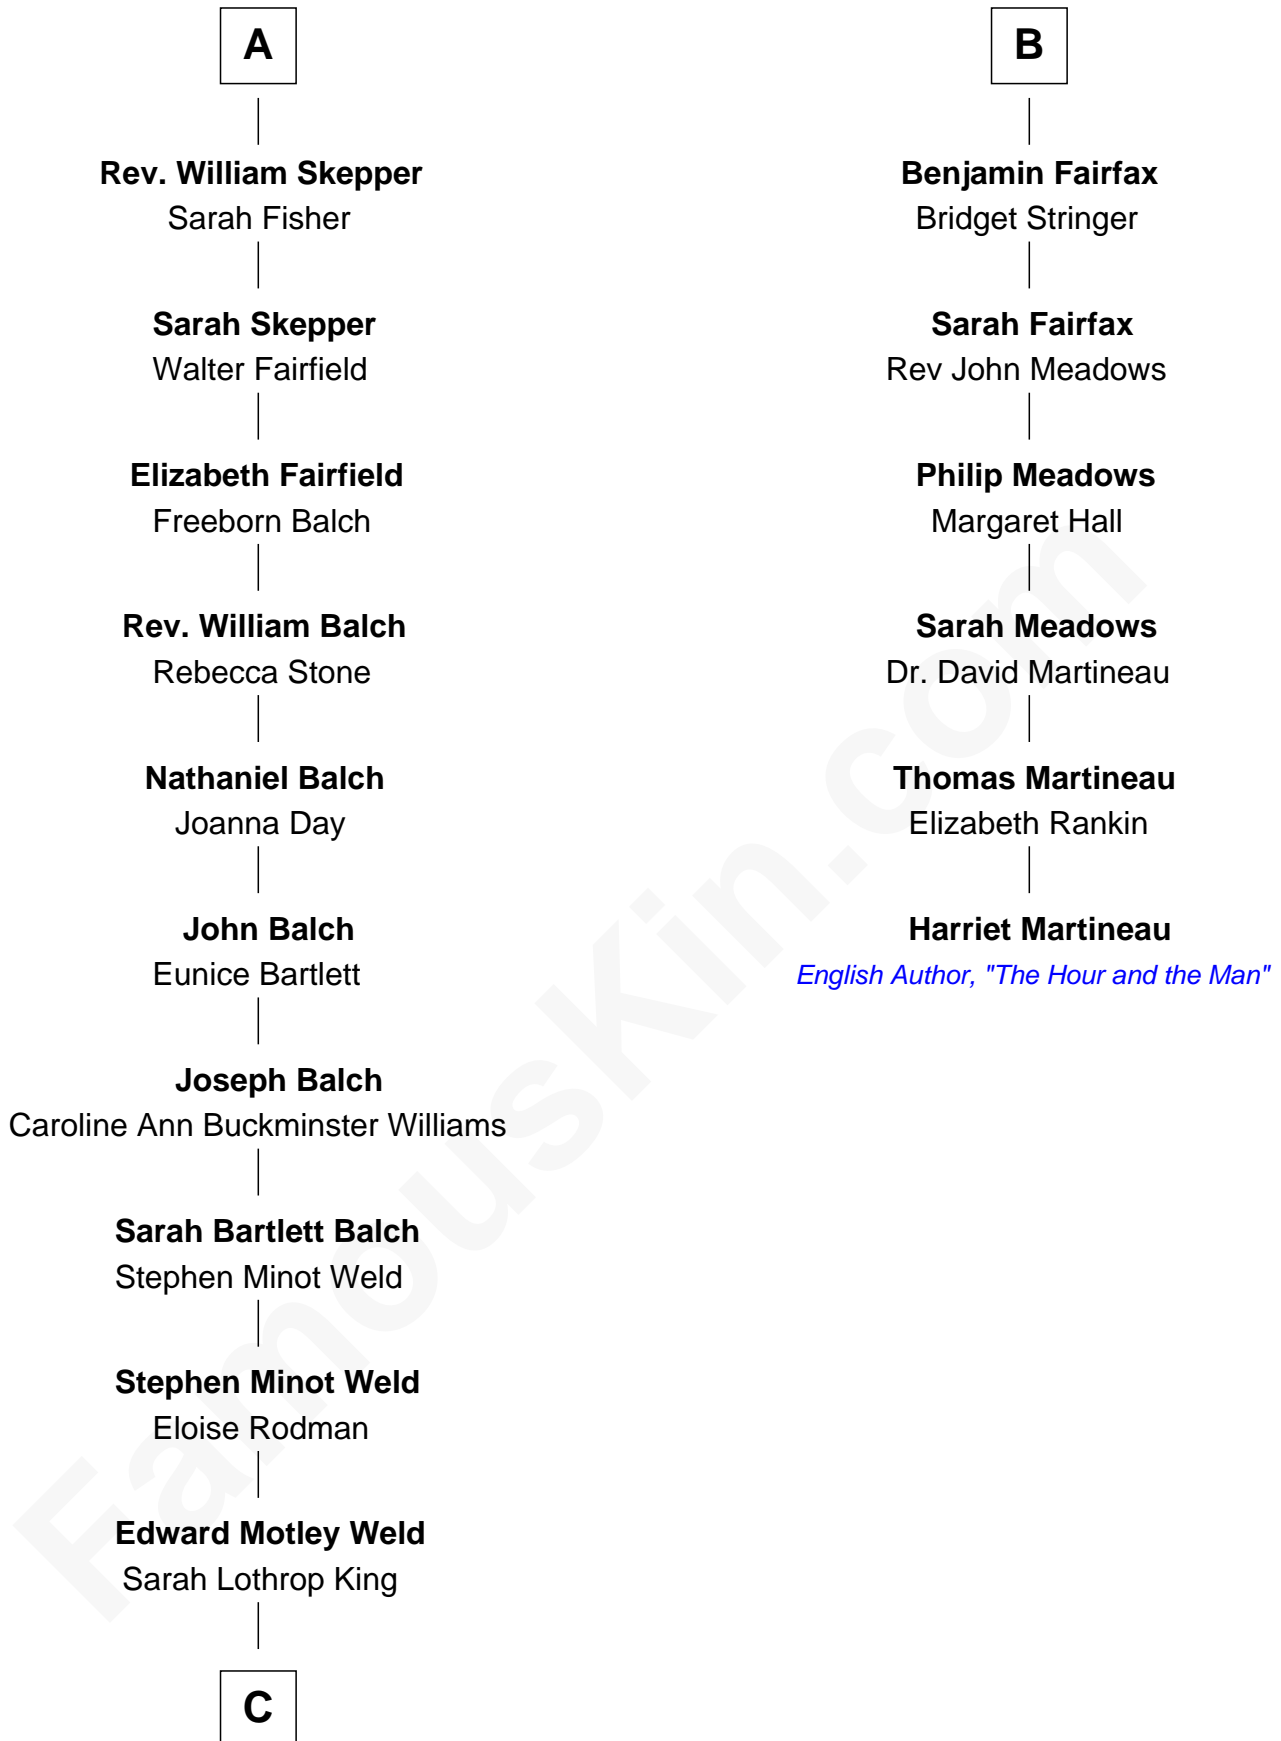

FamousKin.com Relationship Chart of

Tuesday Weld

TV and Movie Actress

12th cousin 6 times removed of

Harriet Martineau

Author of The Hour and the Man

C

—
Lothrop Motley Weld

Yosene Balfour Ker

—
Tuesday Weld

TV and Movie Actress

FamousKin.com