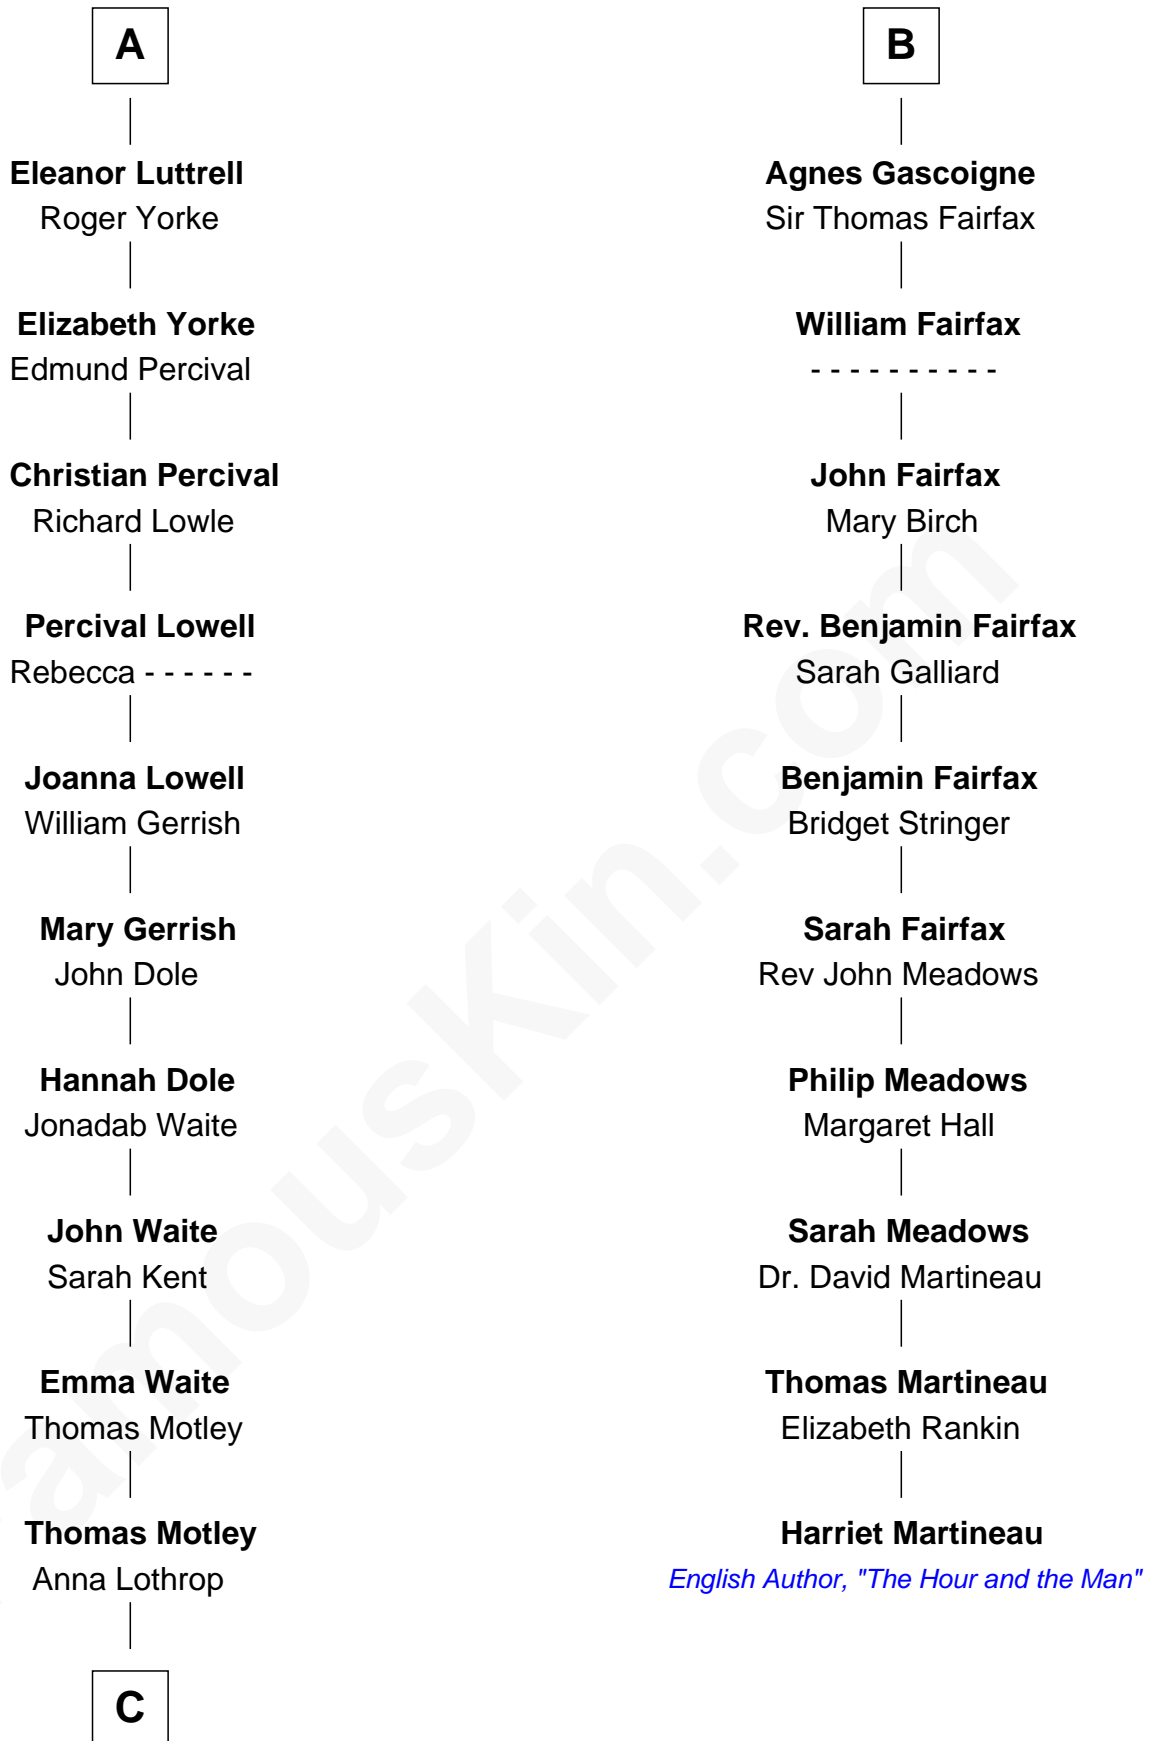

FamousKin.com Relationship Chart of

Tuesday Weld

TV and Movie Actress

16th cousin 5 times removed of

Harriet Martineau

Author of The Hour and the Man

C

—
Anna Lothrop Motley

Alfred Rodman

—
Eloise Rodman

Stephen Minot Weld

—
Edward Motley Weld

Sarah Lothrop King

—
Lothrop Motley Weld

Yosene Balfour Ker

—
Tuesday Weld