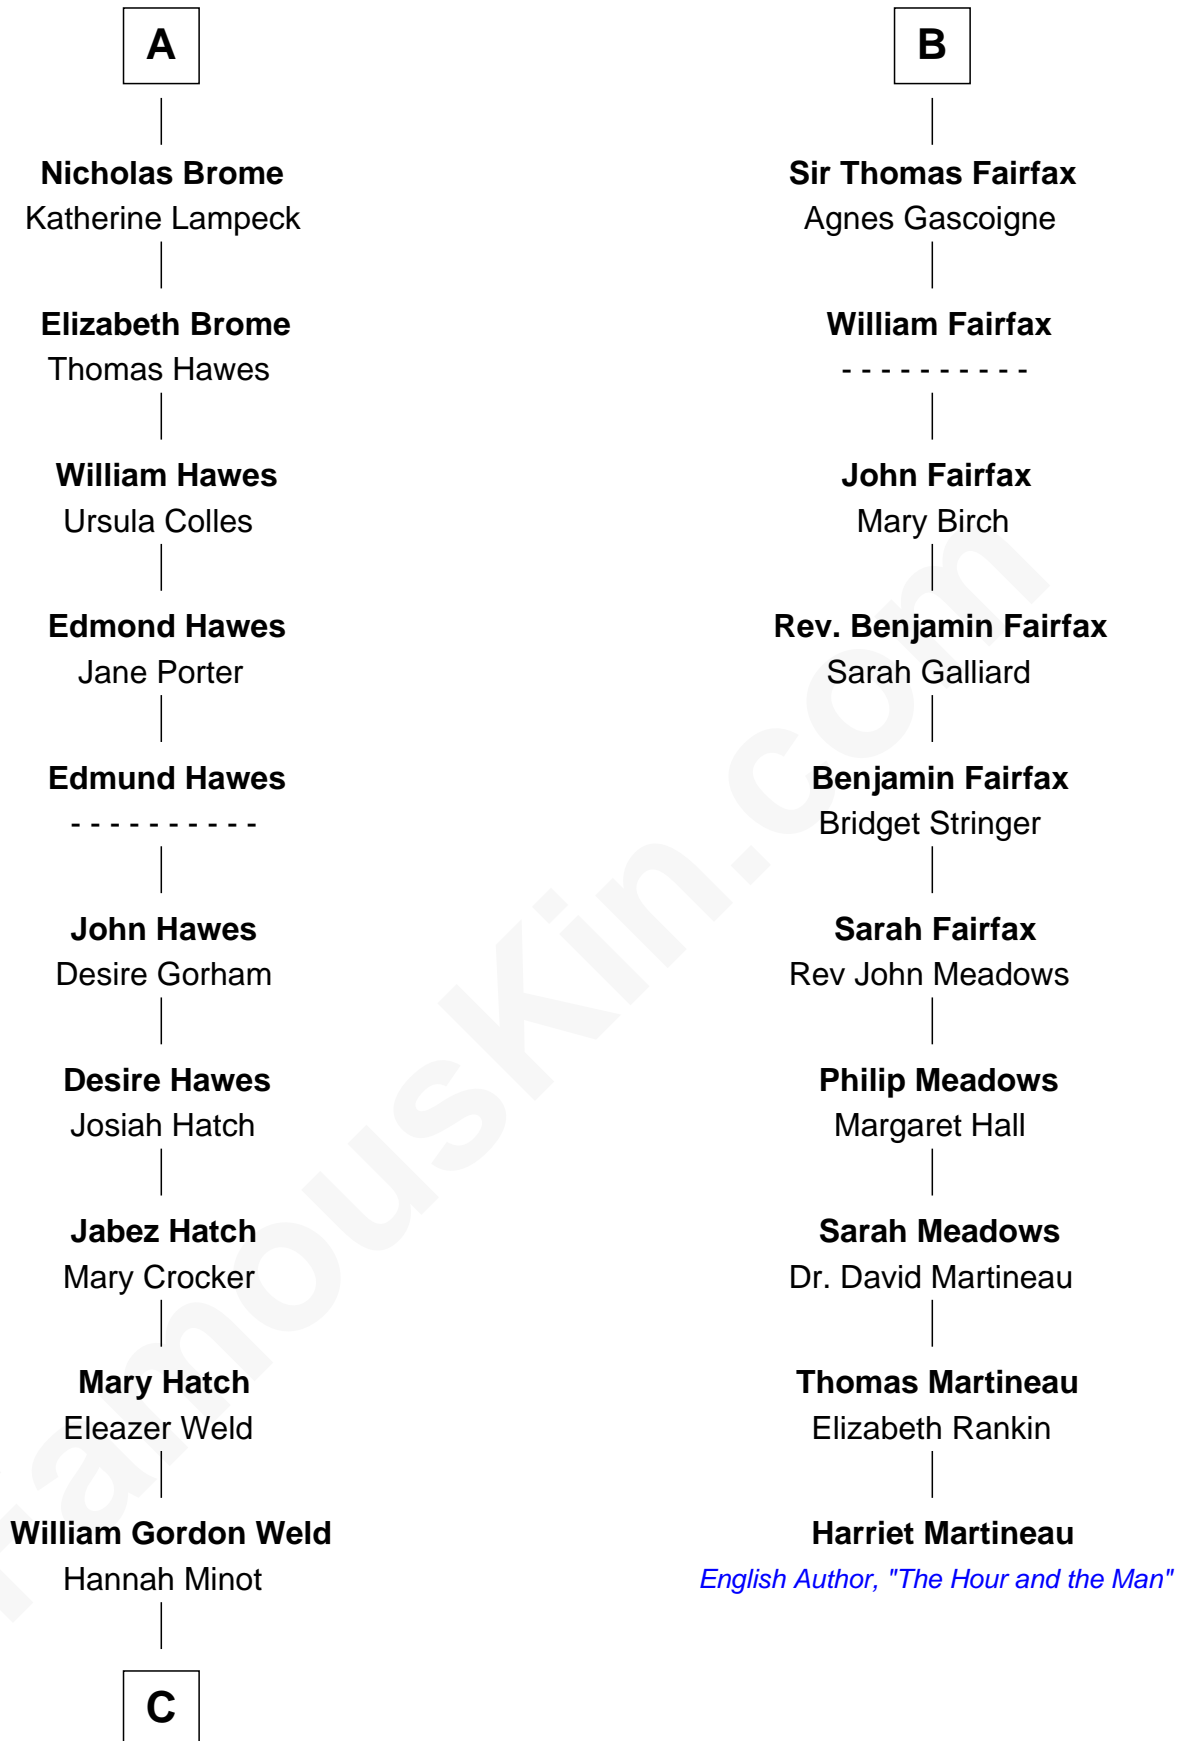

# FamousKin.com Relationship Chart of

**Tuesday Weld**

*TV and Movie Actress*

16th cousin 5 times removed of

**Harriet Martineau**

*Author of The Hour and the Man*

**C**

—  
**Stephen Minot Weld**  
Sarah Bartlett Balch

—  
**Stephen Minot Weld**  
Eloise Rodman

—  
**Edward Motley Weld**  
Sarah Lothrop King

—  
**Lothrop Motley Weld**  
Yosene Balfour Ker

—  
**Tuesday Weld**  
*TV and Movie Actress*

FamousKin.com