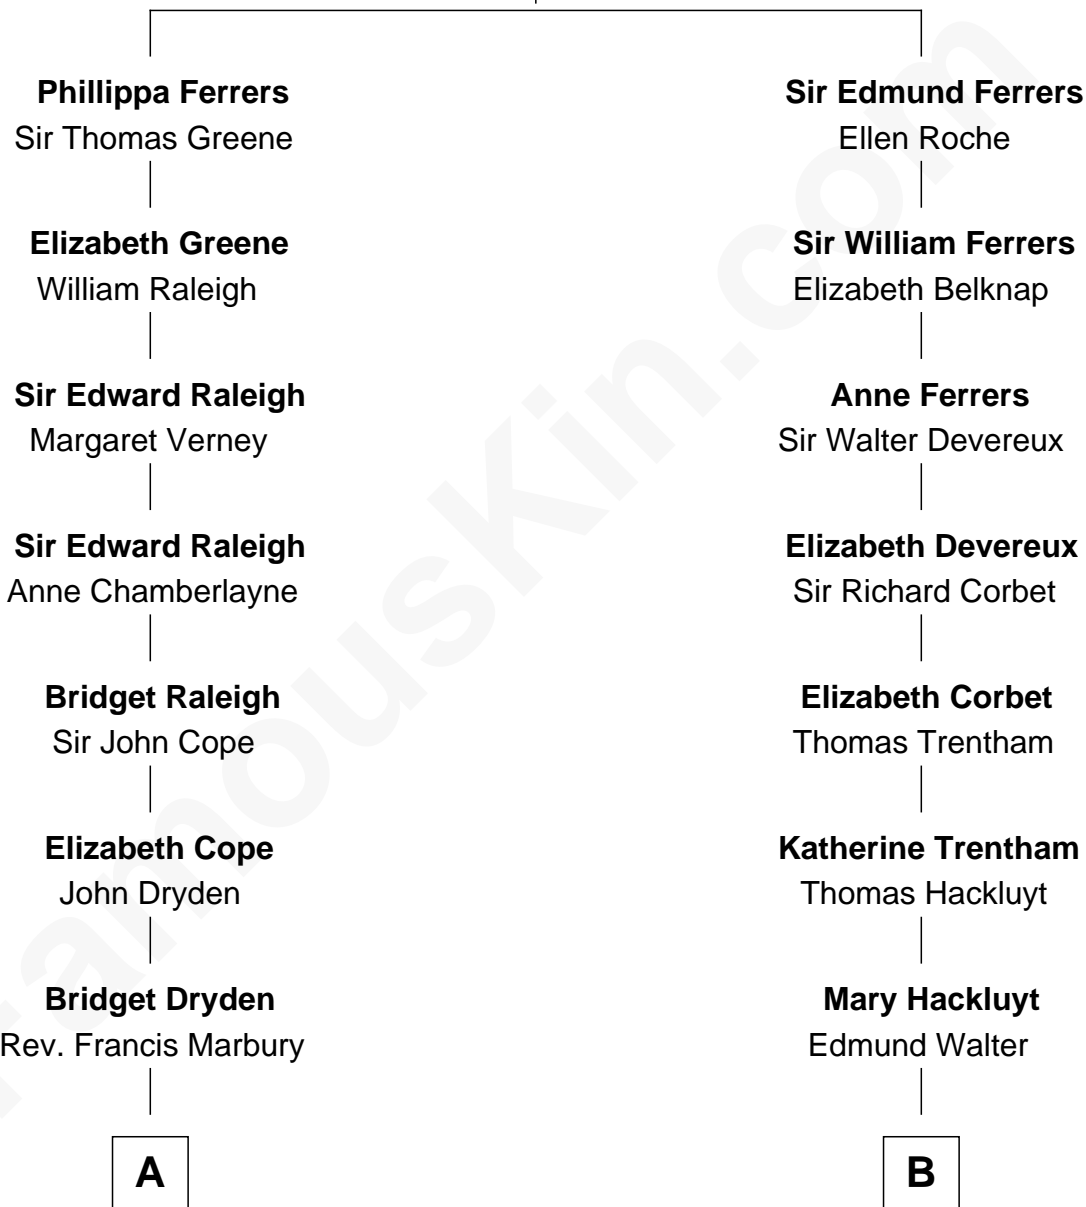

FamousKin.com

Relationship Chart of

Tuesday Weld

TV and Movie Actress

18th cousin 2 times removed of

Mary Chapin Carpenter

Singer and Songwriter

Robert de Ferrers
Margaret Despencer

C

Lothrop Motley Weld

Yosene Balfour Ker

Tuesday Weld

TV and Movie Actress

D

Dr. James Stratton Carpenter

Lillian Louise Chapin