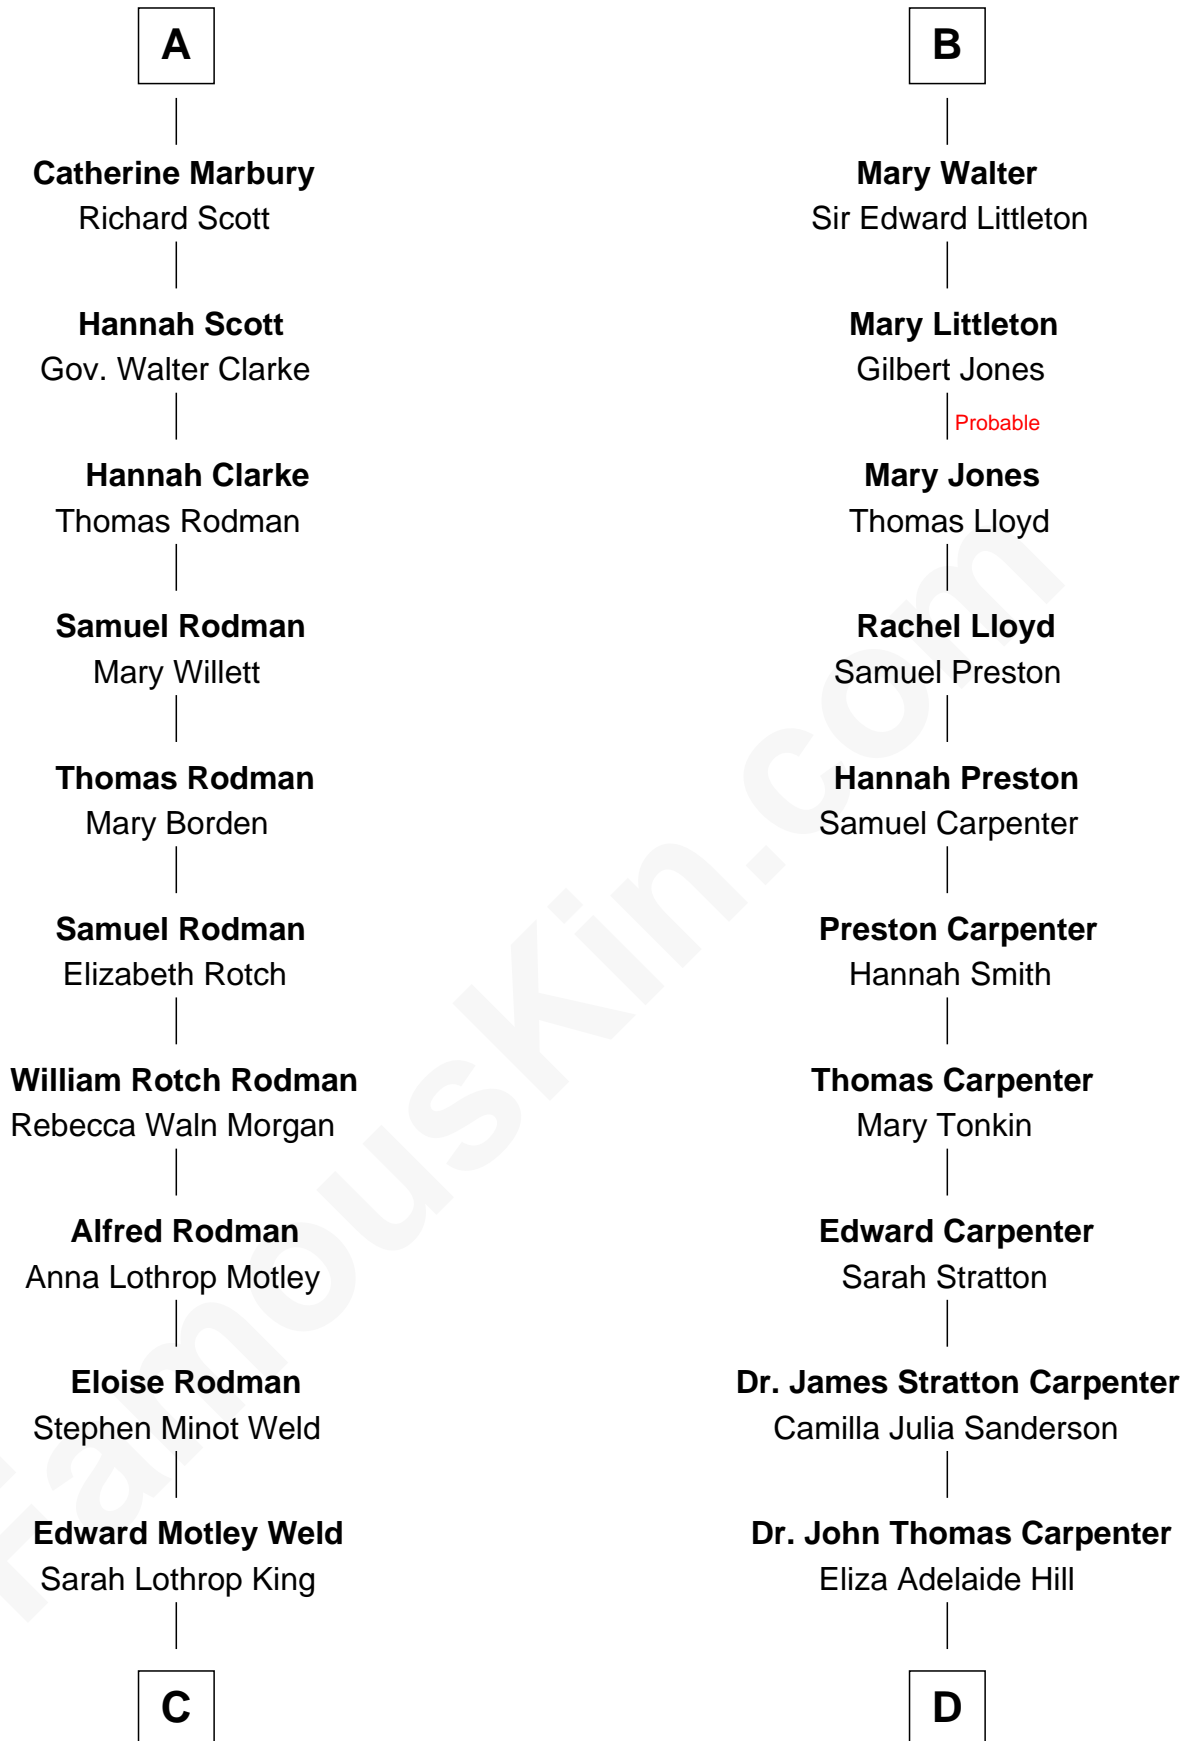

FamousKin.com

Relationship Chart of

Tuesday Weld

TV and Movie Actress

18th cousin 2 times removed of

Mary Chapin Carpenter

Singer and Songwriter

Robert de Ferrers
Margaret Despencer

C

Lothrop Motley Weld

Yosene Balfour Ker

Tuesday Weld

TV and Movie Actress

D

Dr. James Stratton Carpenter

Lillian Louise Chapin