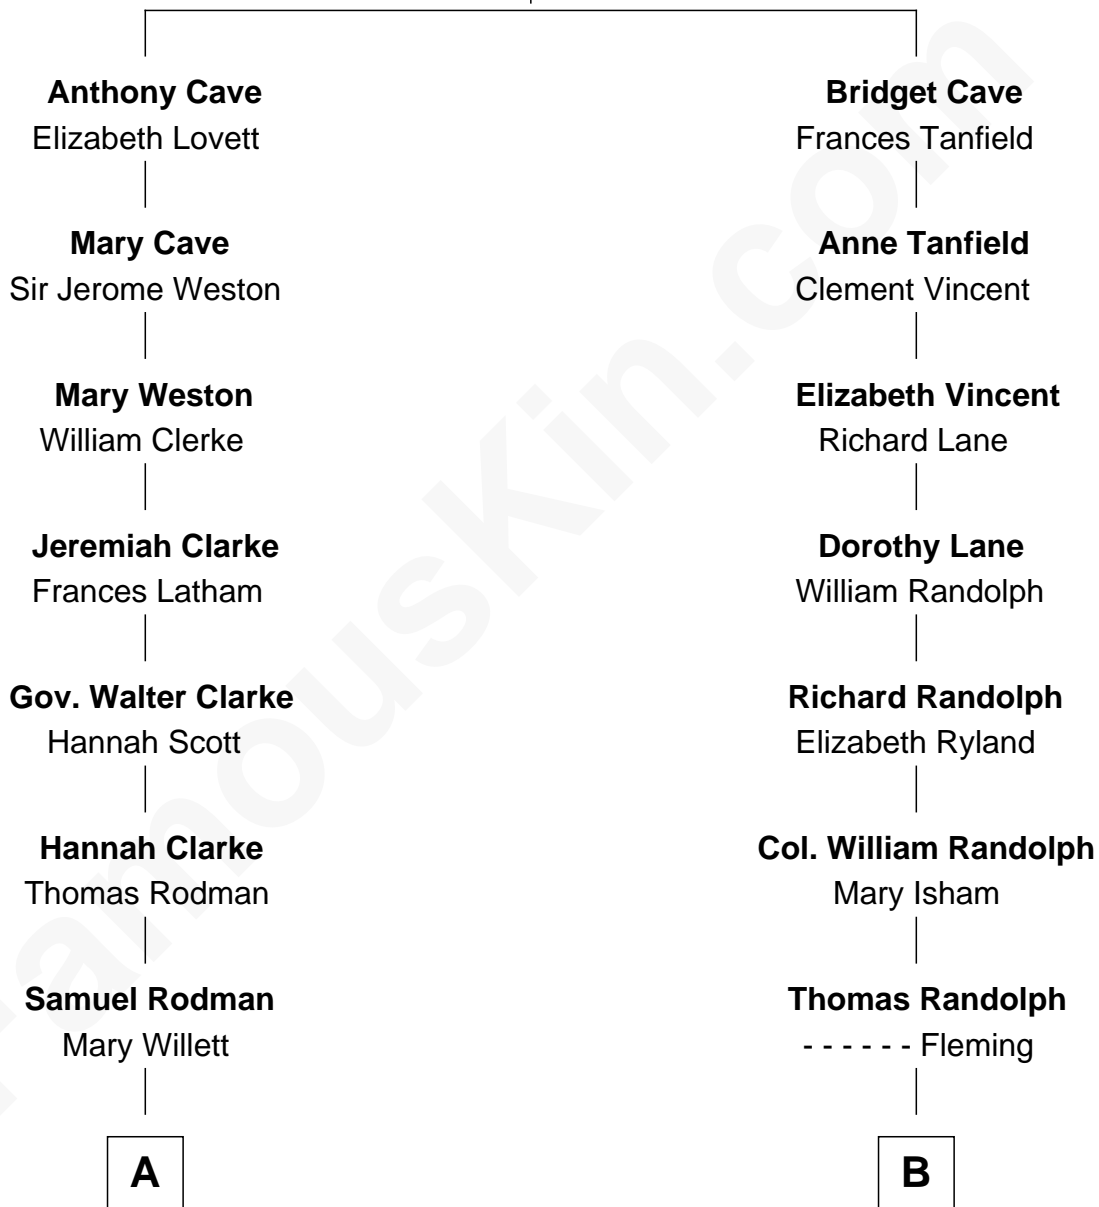

FamousKin.com

Relationship Chart of

Tuesday Weld

TV and Movie Actress

14th cousin 1 time removed of

Mary Chapin Carpenter

Singer and Songwriter

Richard Cave
Margaret Saxby

A

Thomas Rodman

Mary Borden

Samuel Rodman

Elizabeth Rotch

William Rotch Rodman

Rebecca Waln Morgan

Alfred Rodman

Anna Lothrop Motley

Eloise Rodman

Stephen Minot Weld

Edward Motley Weld

Sarah Lothrop King

Lothrop Motley Weld

Yosene Balfour Ker

Tuesday Weld