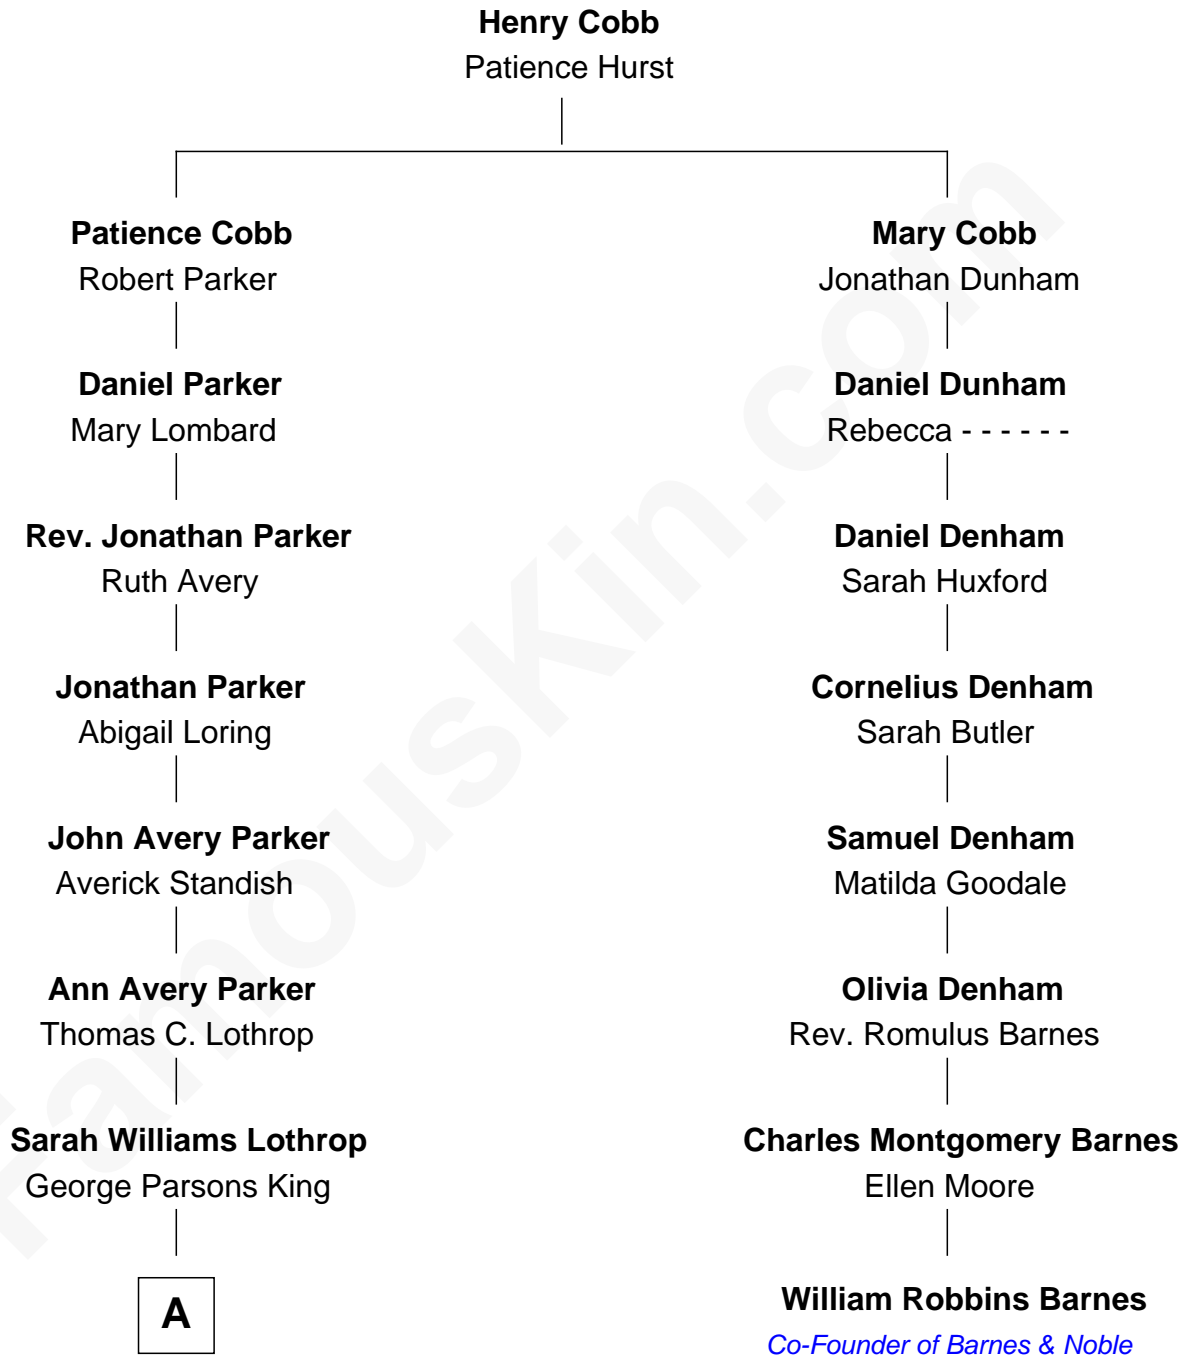

# FamousKin.com Relationship Chart of

**Tuesday Weld**

*TV and Movie Actress*

7th cousin 2 times removed of

**William Robbins Barnes**

*Co-Founder of Barnes & Noble*

**A**

—  
**Sarah Lothrop King**

Edward Motley Weld

—  
**Lothrop Motley Weld**

Yosene Balfour Ker

—  
**Tuesday Weld**

*TV and Movie Actress*

FamousKin.com