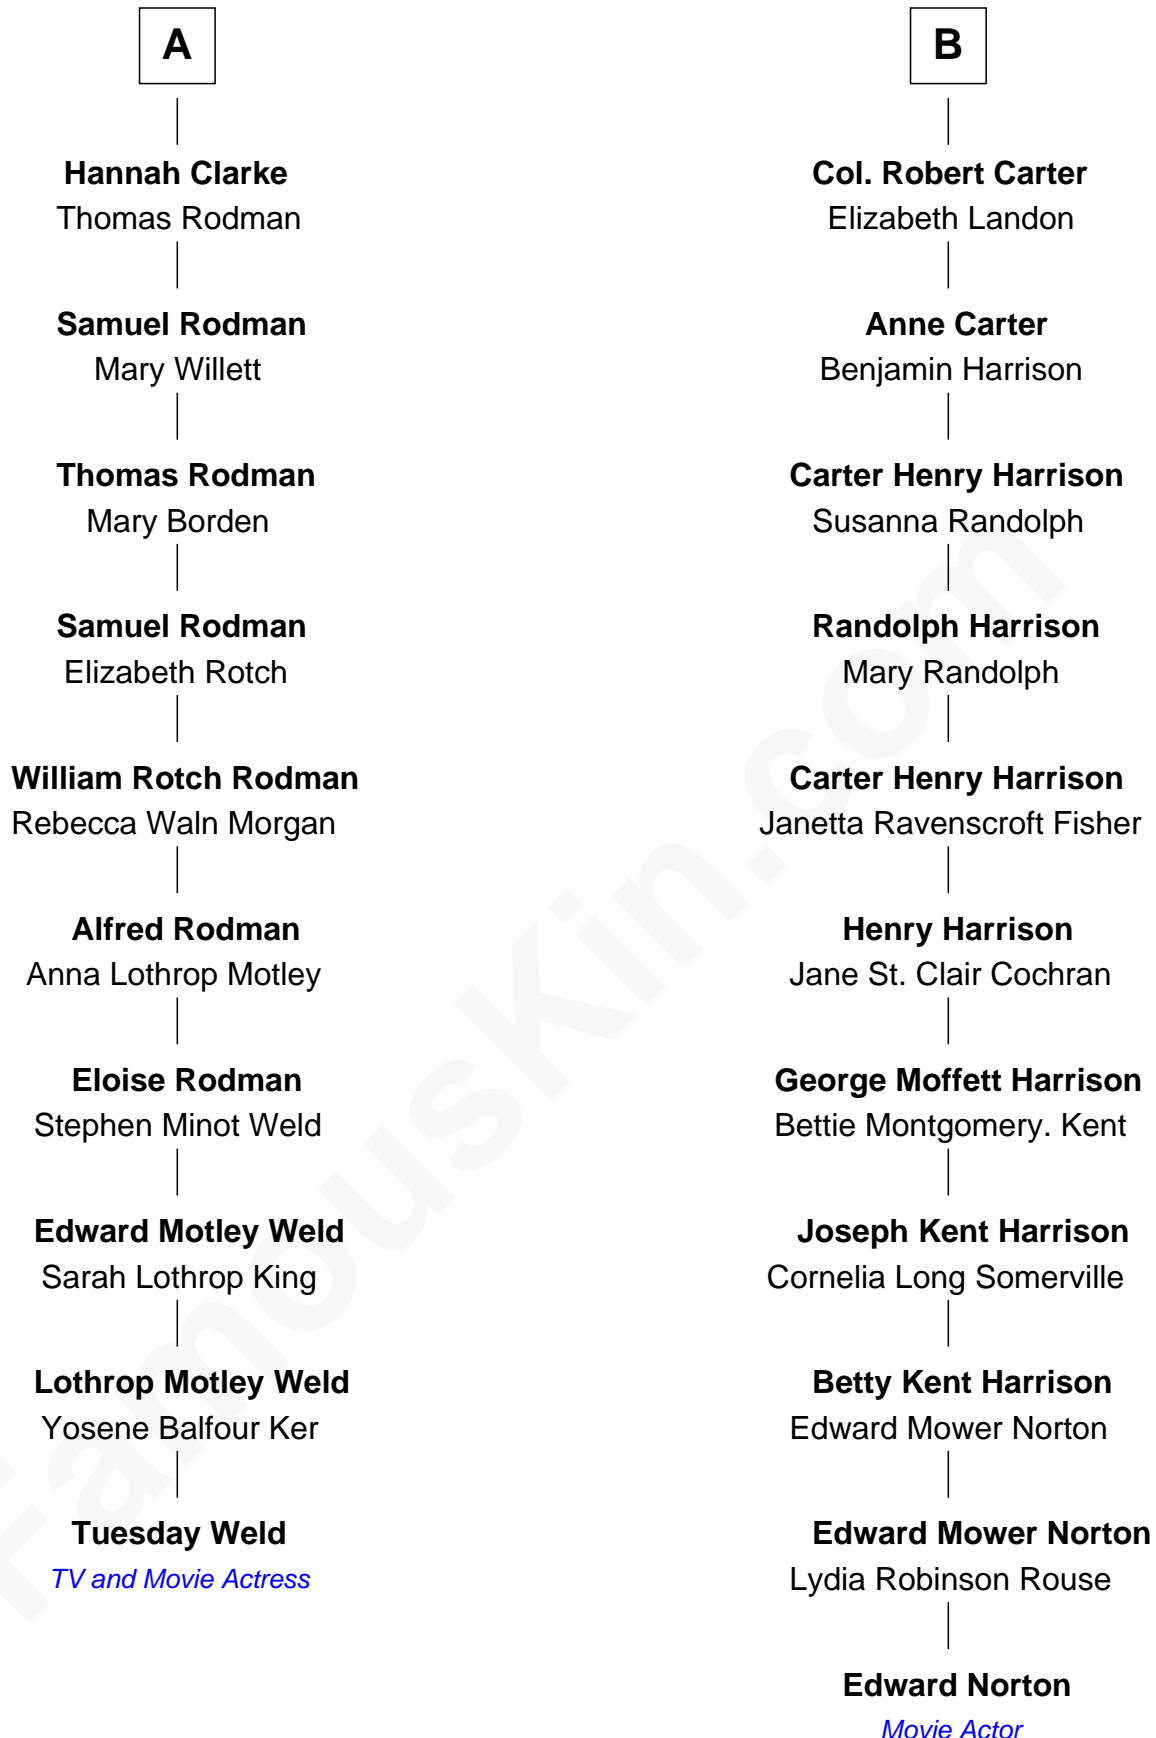

# FamousKin.com Relationship Chart of

**Tuesday Weld**

*TV and Movie Actress*

16th cousin 1 time removed of

**Edward Norton**

*Movie Actor*

**Sir Thomas Blount**  
Margaret de Gresley

**Sir Thomas Blount**  
Agnes Hawley

**Anne Blount**  
William Marbury

**Robert Marbury**  
Katherine Williamson

**William Marbury**  
Agnes Lenton

**Rev. Francis Marbury**  
Bridget Dryden

**Catherine Marbury**  
Richard Scott

**Hannah Scott**  
Gov. Walter Clarke

**A**

**Sir Walter Blount**  
Helena Byron

**Sir William Blount**  
Margaret Echyngham

**Elizabeth Blount**  
Sir Andrews de Windsor

**Edith Windsor**  
George Ludlow

**Thomas Ludlow**  
Jane Pyle

**Gabriel Ludlow**  
Phillis - - - - -

**Sarah Ludlow**  
Col. John Carter

**B**

Edward Norton photo by [David Shankbone](#) (CC BY 3.0)