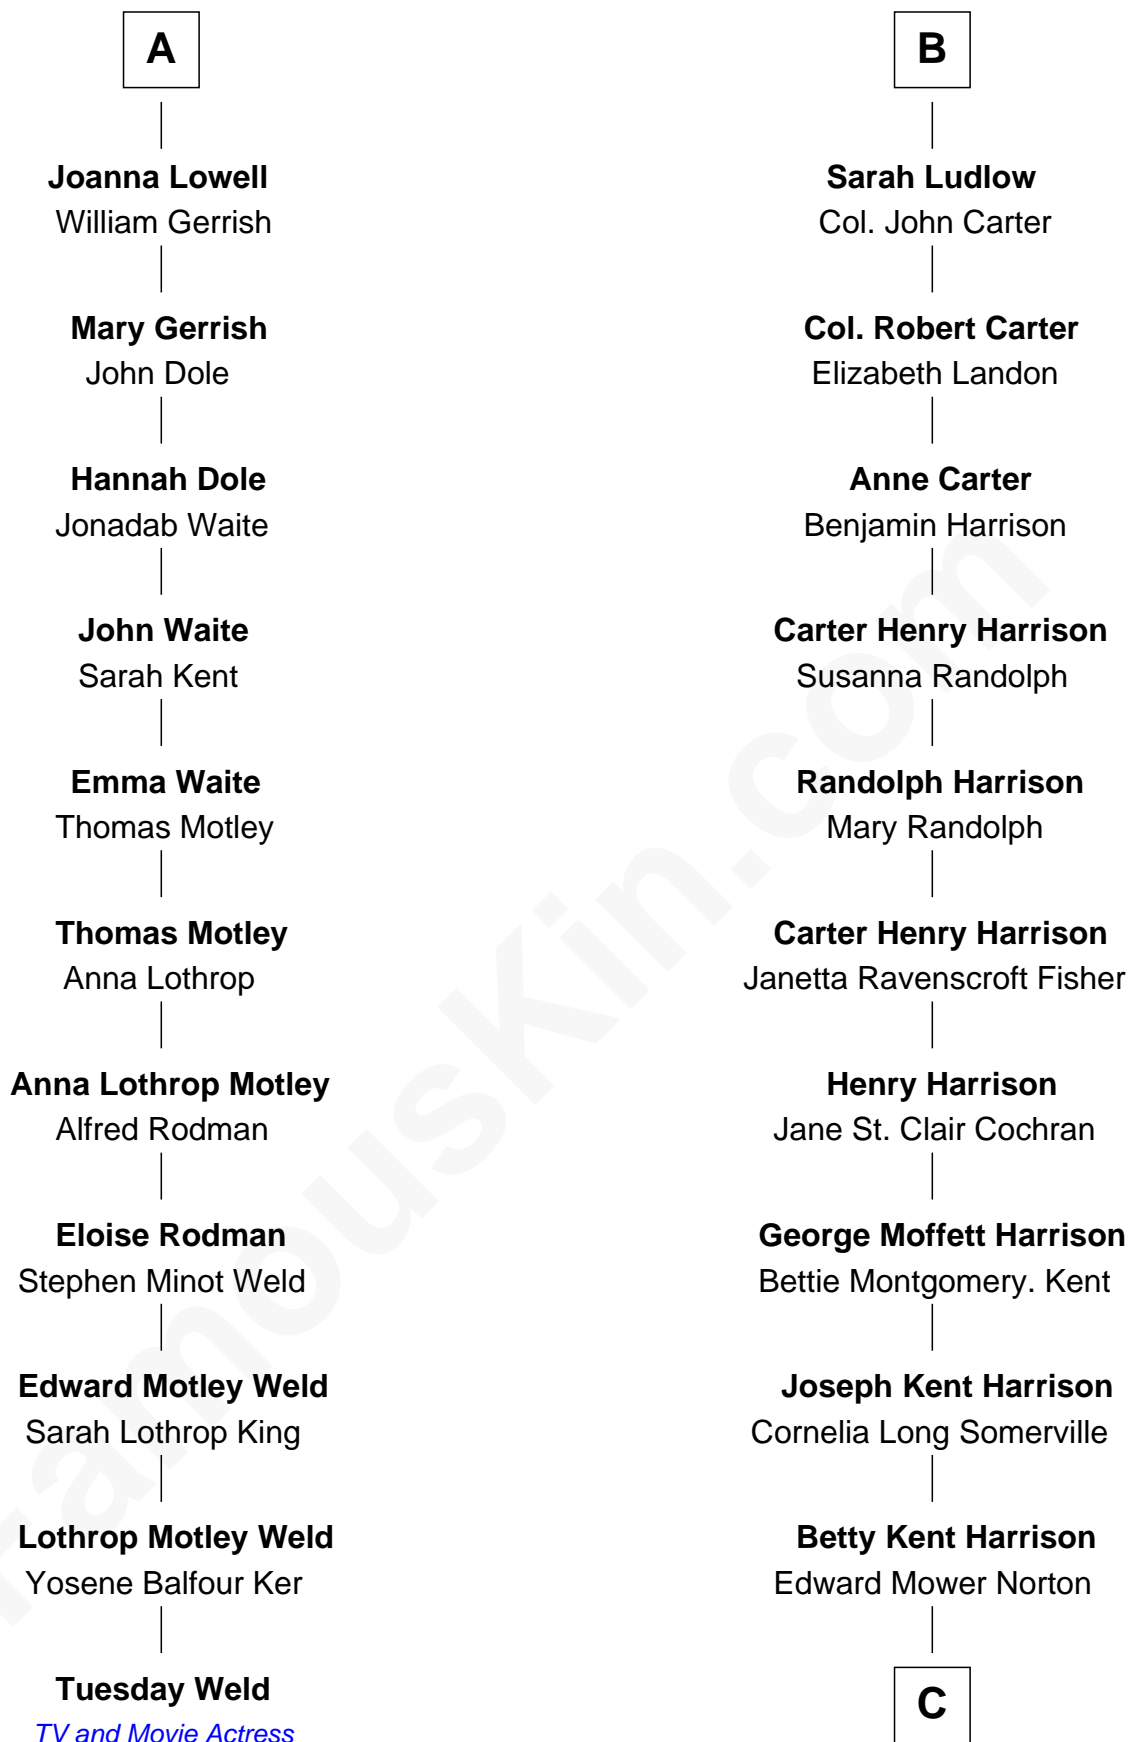

FamousKin.com Relationship Chart of

Tuesday Weld

TV and Movie Actress

17th cousin 1 time removed of

Edward Norton

Movie Actor

Sir Hugh Luttrell
Catherine de Beaumont

Sir John Luttrell
Margaret Touchet

Elizabeth Luttrell
John Stratton

Sir James Luttrell
Elizabeth Courtney

Elizabeth Stratton
John Andrews

Sir Hugh Luttrell
Margaret Hill

Elizabeth Andrews
Sir Thomas de Windsor

Eleanor Luttrell
Roger Yorke

Sir Andrews de Windsor
Elizabeth Blount

Elizabeth Yorke
Edmund Percival

Edith Windsor
George Ludlow

Christian Percival
Richard Lowle

Thomas Ludlow
Jane Pyle

Percival Lowell
Rebecca - - - - -

Gabriel Ludlow
Phillis - - - - -

A

B

C

Edward Mower Norton
Lydia Robinson Rouse

Edward Norton
Movie Actor

FamousKin.com