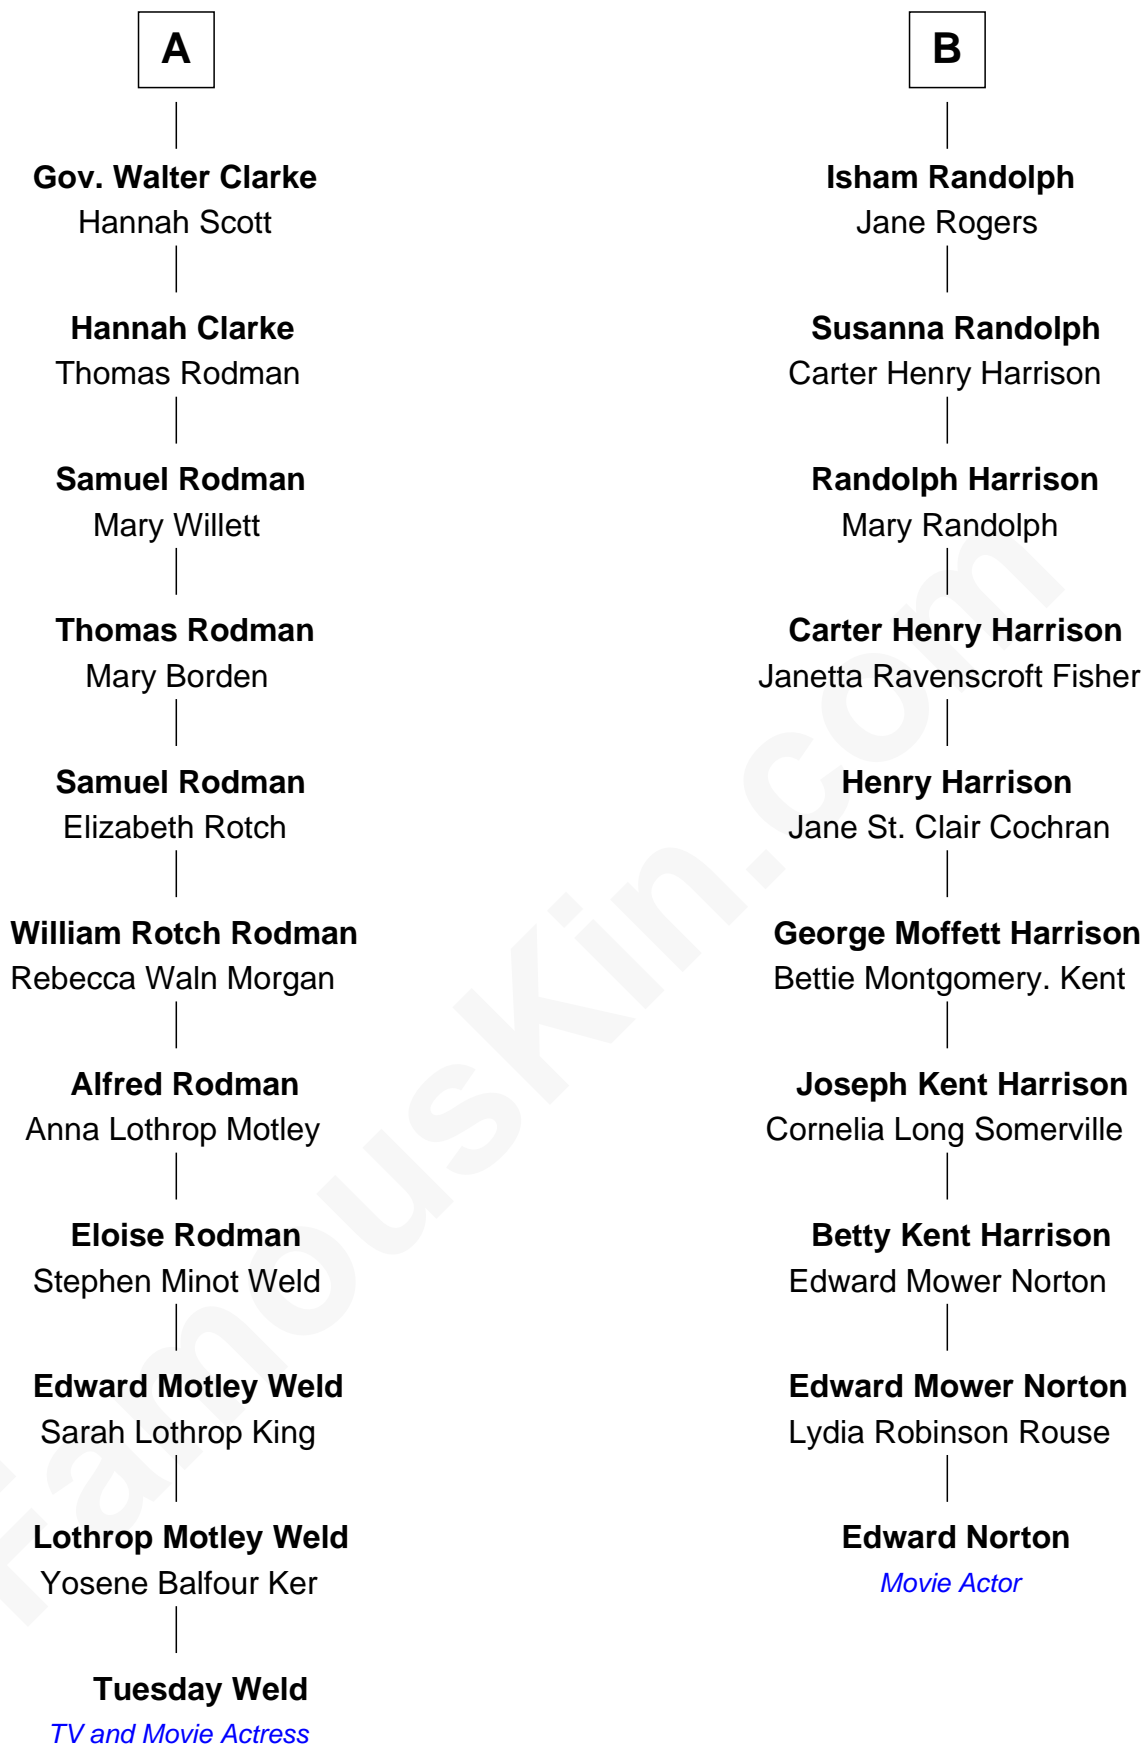

FamousKin.com Relationship Chart of

Tuesday Weld

TV and Movie Actress

16th cousin 1 time removed of

Edward Norton

Movie Actor

Richard Vere

Isabel Green

Mary Cave

Sir Jerome Weston

Mary Weston

William Clerke

Jeremiah Clarke

Frances Latham

A

Elena Vere

Thomas Isham

Euseby Isham

Anne Pulton

Gregory Isham

Elizabeth Dale

Sir Euseby Isham

Anne Borlase

William Isham

Mary Brett

Henry Isham

Katherine Banks

Mary Isham

Col. William Randolph

B

Edward Norton photo by [David Shankbone](#) (CC BY 3.0)