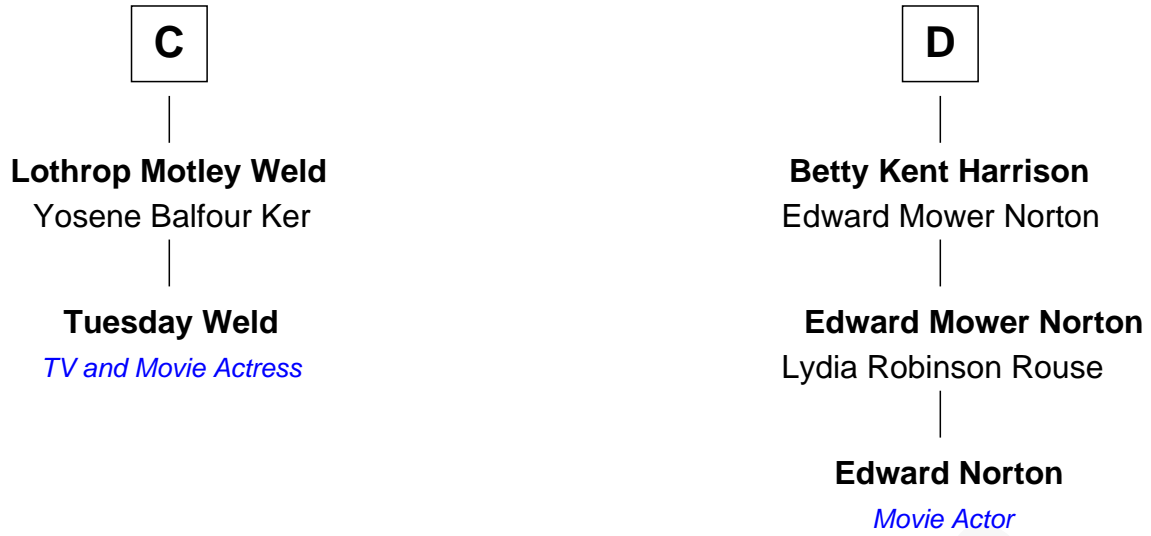

FamousKin.com