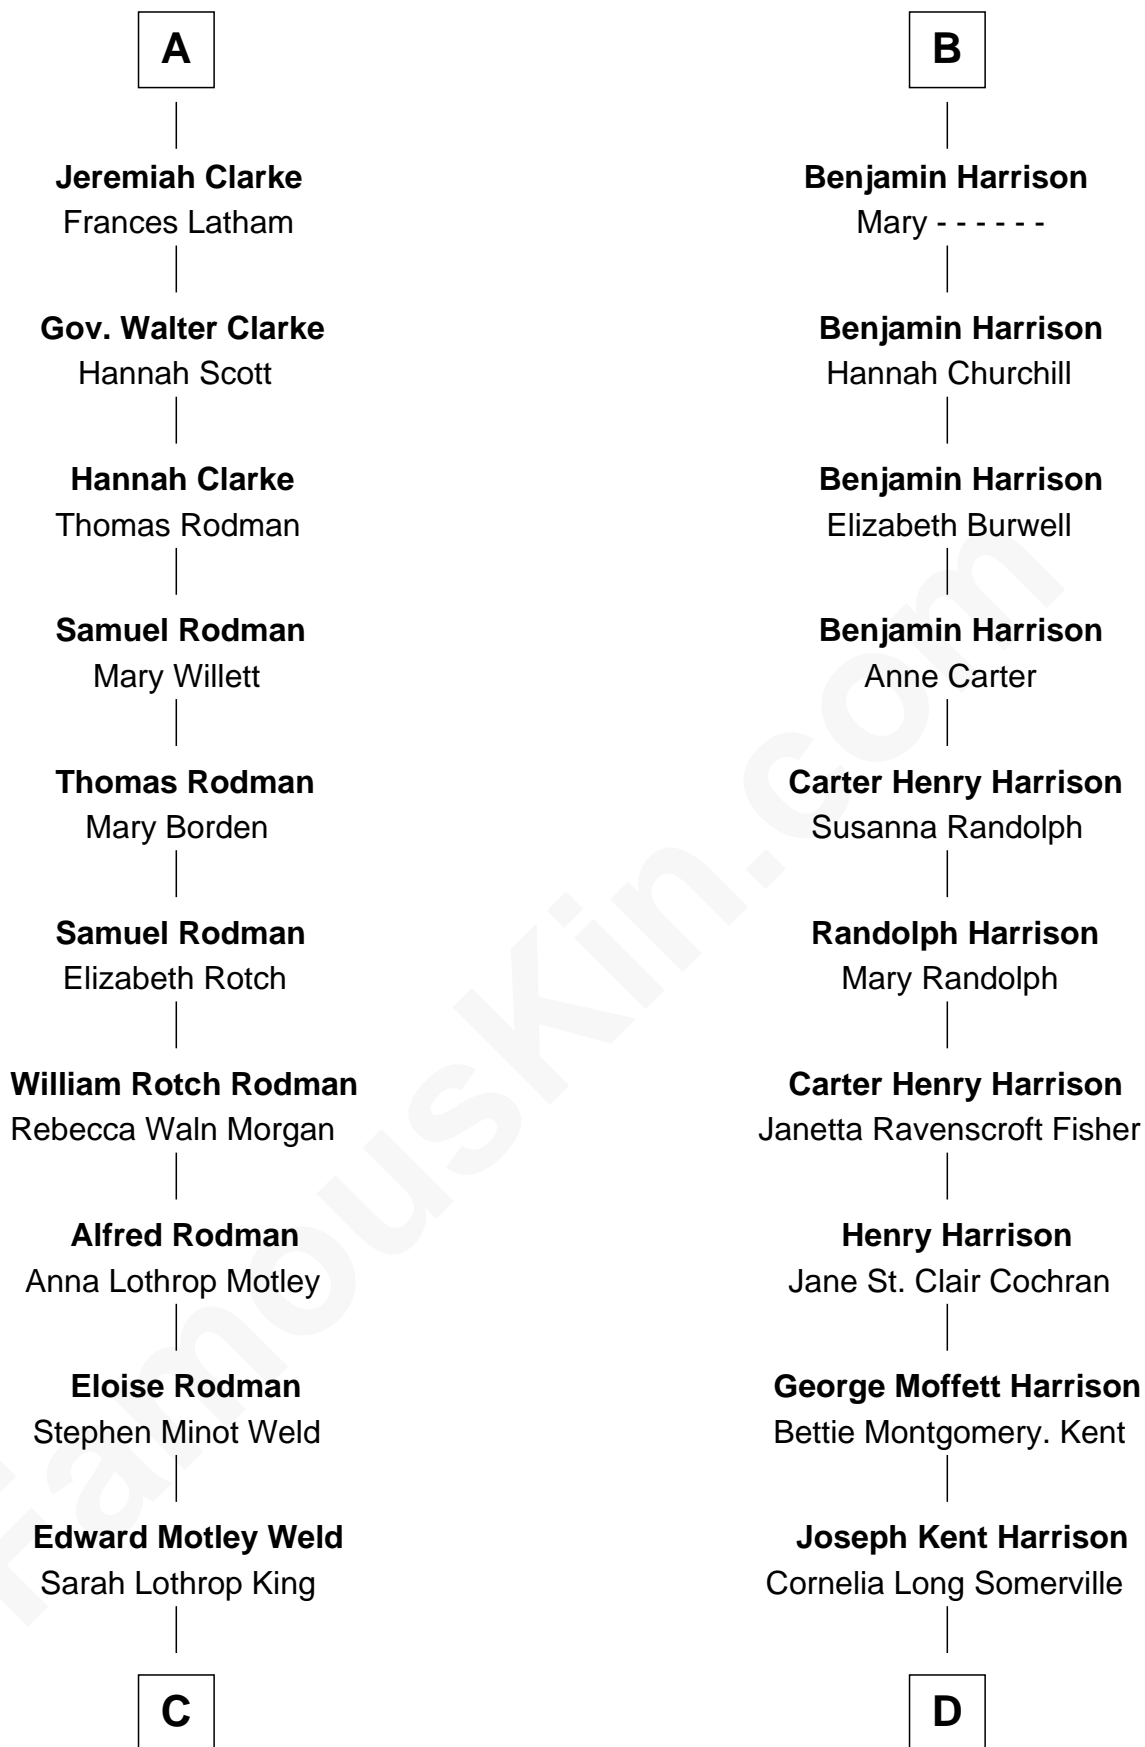

FamousKin.com Relationship Chart of

Tuesday Weld

TV and Movie Actress

18th cousin 1 time removed of

Edward Norton

Movie Actor

Stephen le Scrope

Margery de Welles

Maude le Scrope
Sir Baldwin Freville

Elizabeth Freville
Sir Thomas Ferrers

Sir Henry Ferrers
Margaret Heckstall

Elizabeth Ferrers
James Clerke

George Clerke
Elizabeth Wilsford

James Clerke
Mary Saxby

William Clerke
Mary Weston

A

John le Scrope
Elizabeth Chaworth

Elizabeth le Scrope
Sir Henry le Scrope

Margaret Scrope
John Bernard

John Bernard
Margaret Daundelyn

John Bernard
Cecily Muscote

Francis Bernard
Alice Hazlewood

Elizabeth Bernard
Thomas Harrison

Probable

B

FamousKin.com