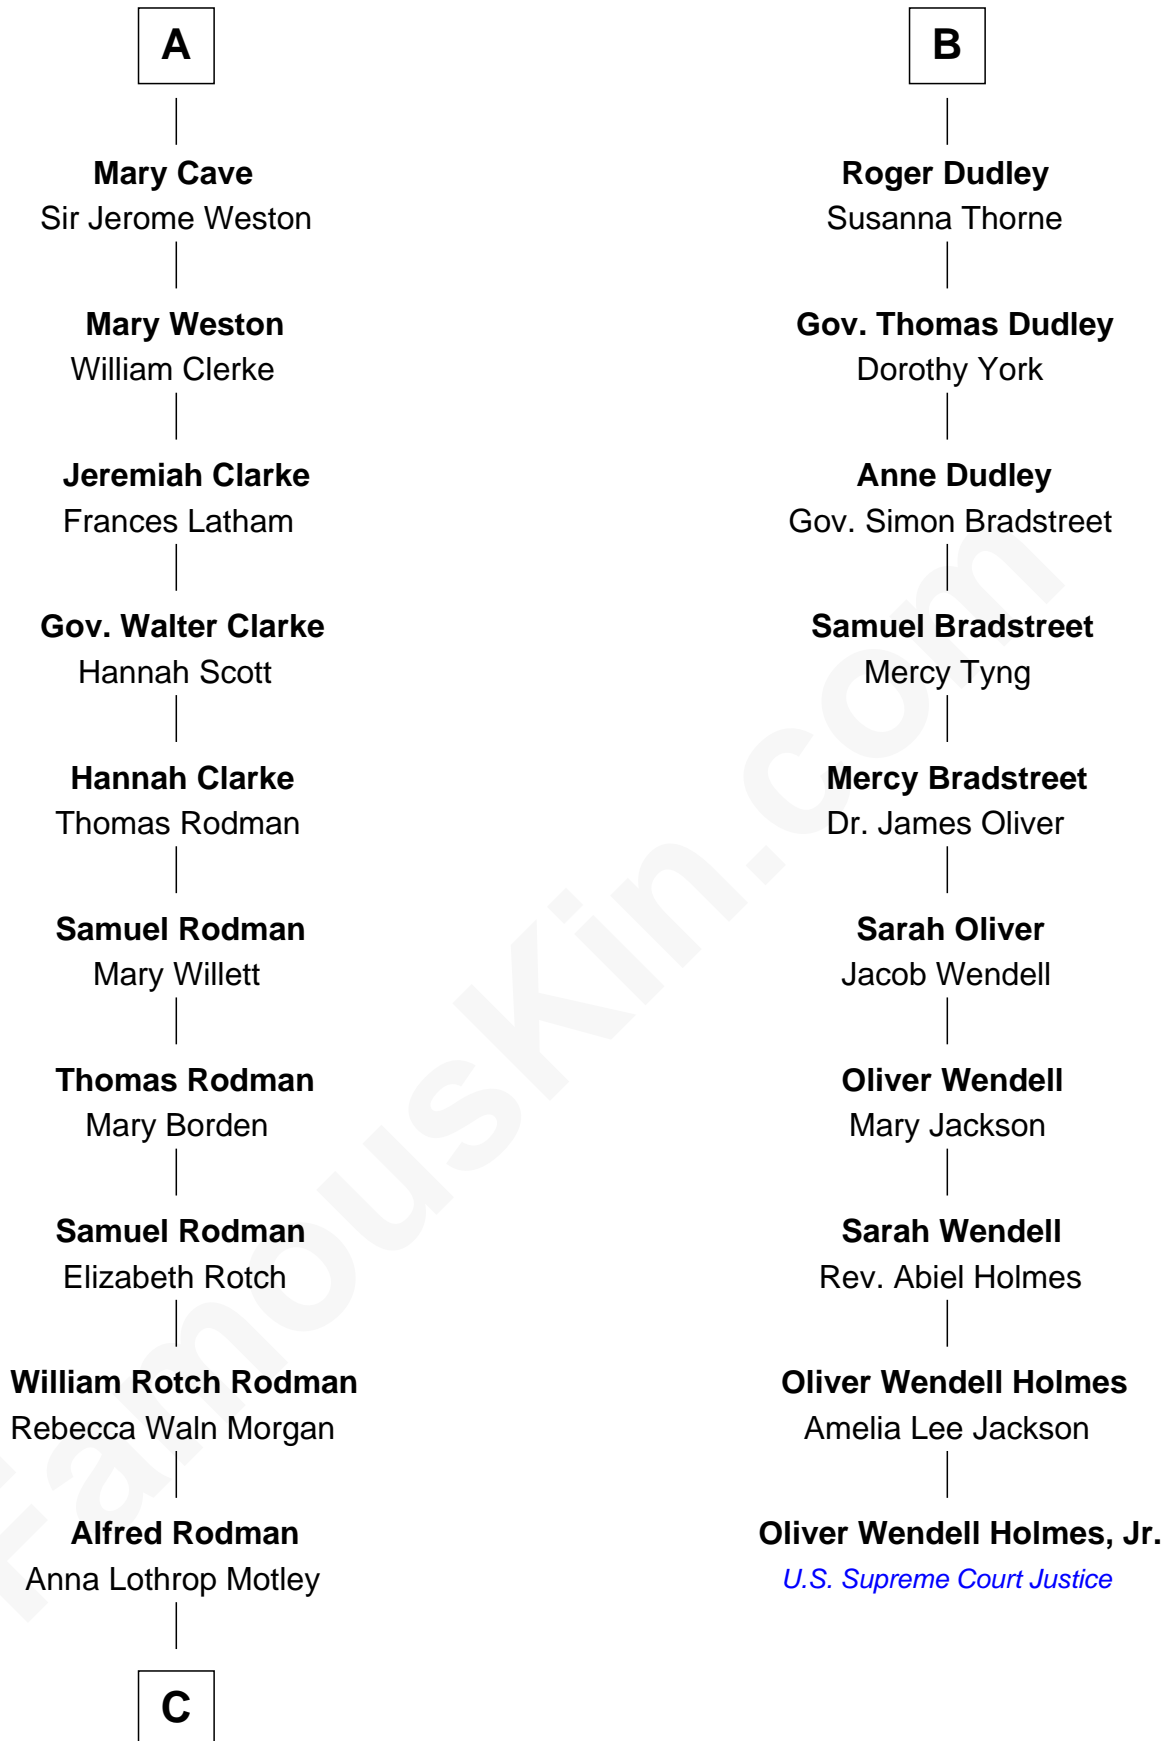

FamousKin.com Relationship Chart of

Tuesday Weld

TV and Movie Actress

16th cousin 4 times removed of

Oliver Wendell Holmes, Jr.

U.S. Supreme Court Justice

Sir Reynold de Grey

Eleanor le Strange

C

Eloise Rodman
Stephen Minot Weld

Edward Motley Weld
Sarah Lothrop King

Lothrop Motley Weld
Yosene Balfour Ker

Tuesday Weld
TV and Movie Actress

FamousKin.com