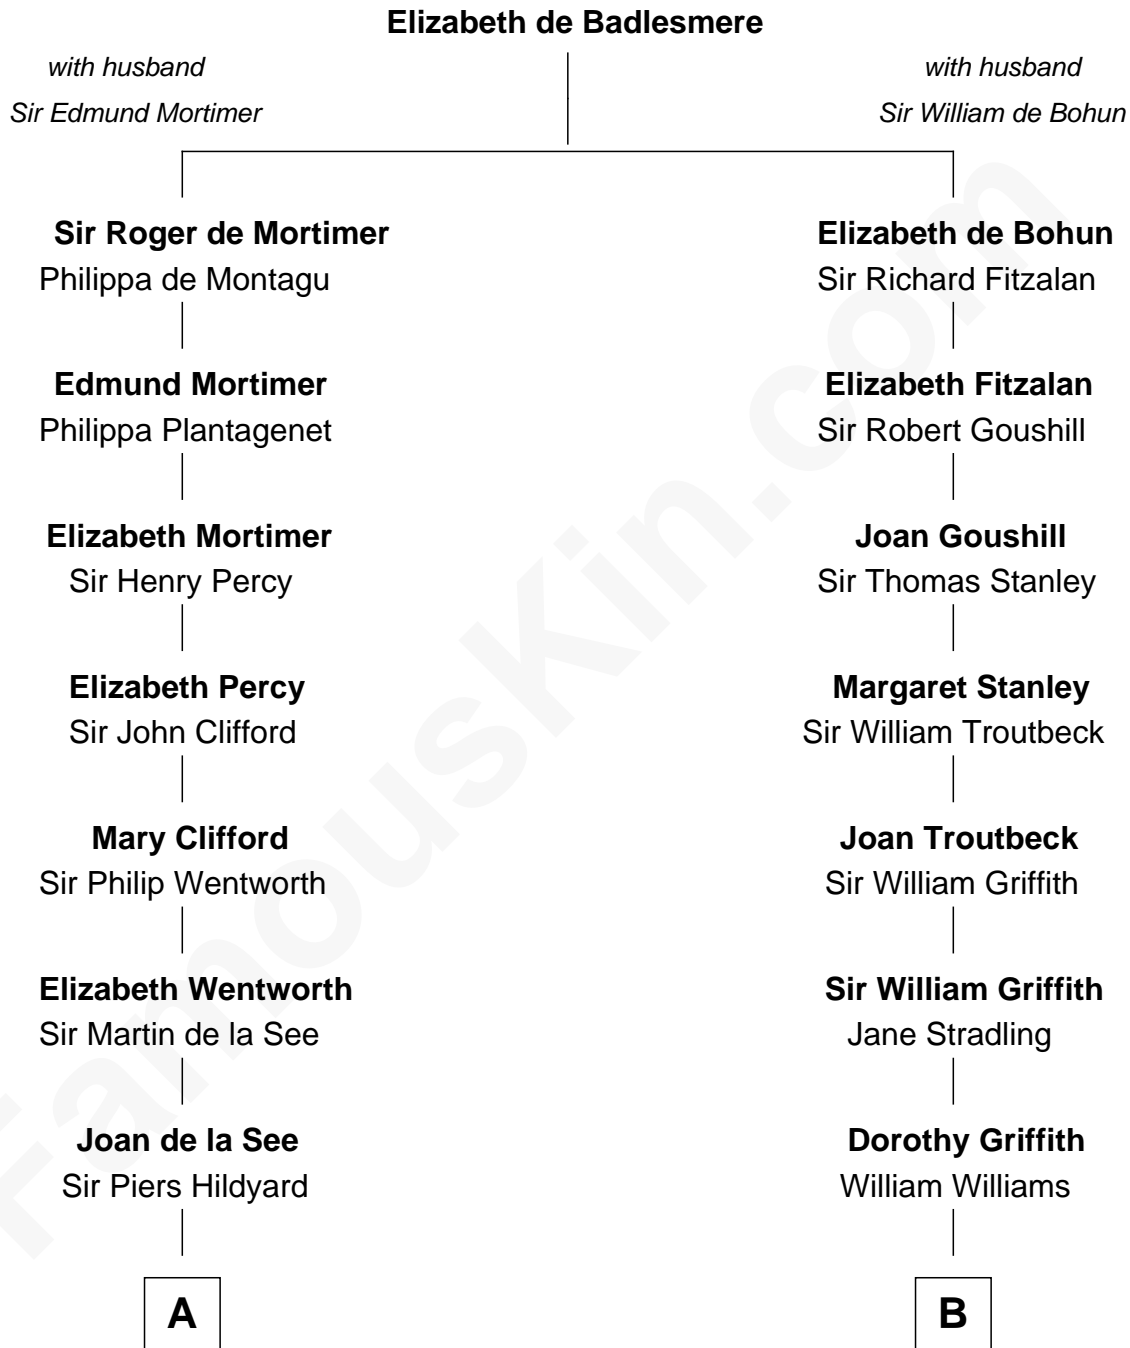

FamousKin.com

Relationship Chart of

Tuesday Weld

TV and Movie Actress

16th cousin 5 times removed of

Oliver Wendell Holmes, Jr.

U.S. Supreme Court Justice

C

—
Sarah Bartlett Balch

Stephen Minot Weld

—
Stephen Minot Weld

Eloise Rodman

—
Edward Motley Weld

Sarah Lothrop King

—
Lothrop Motley Weld

Yosene Balfour Ker