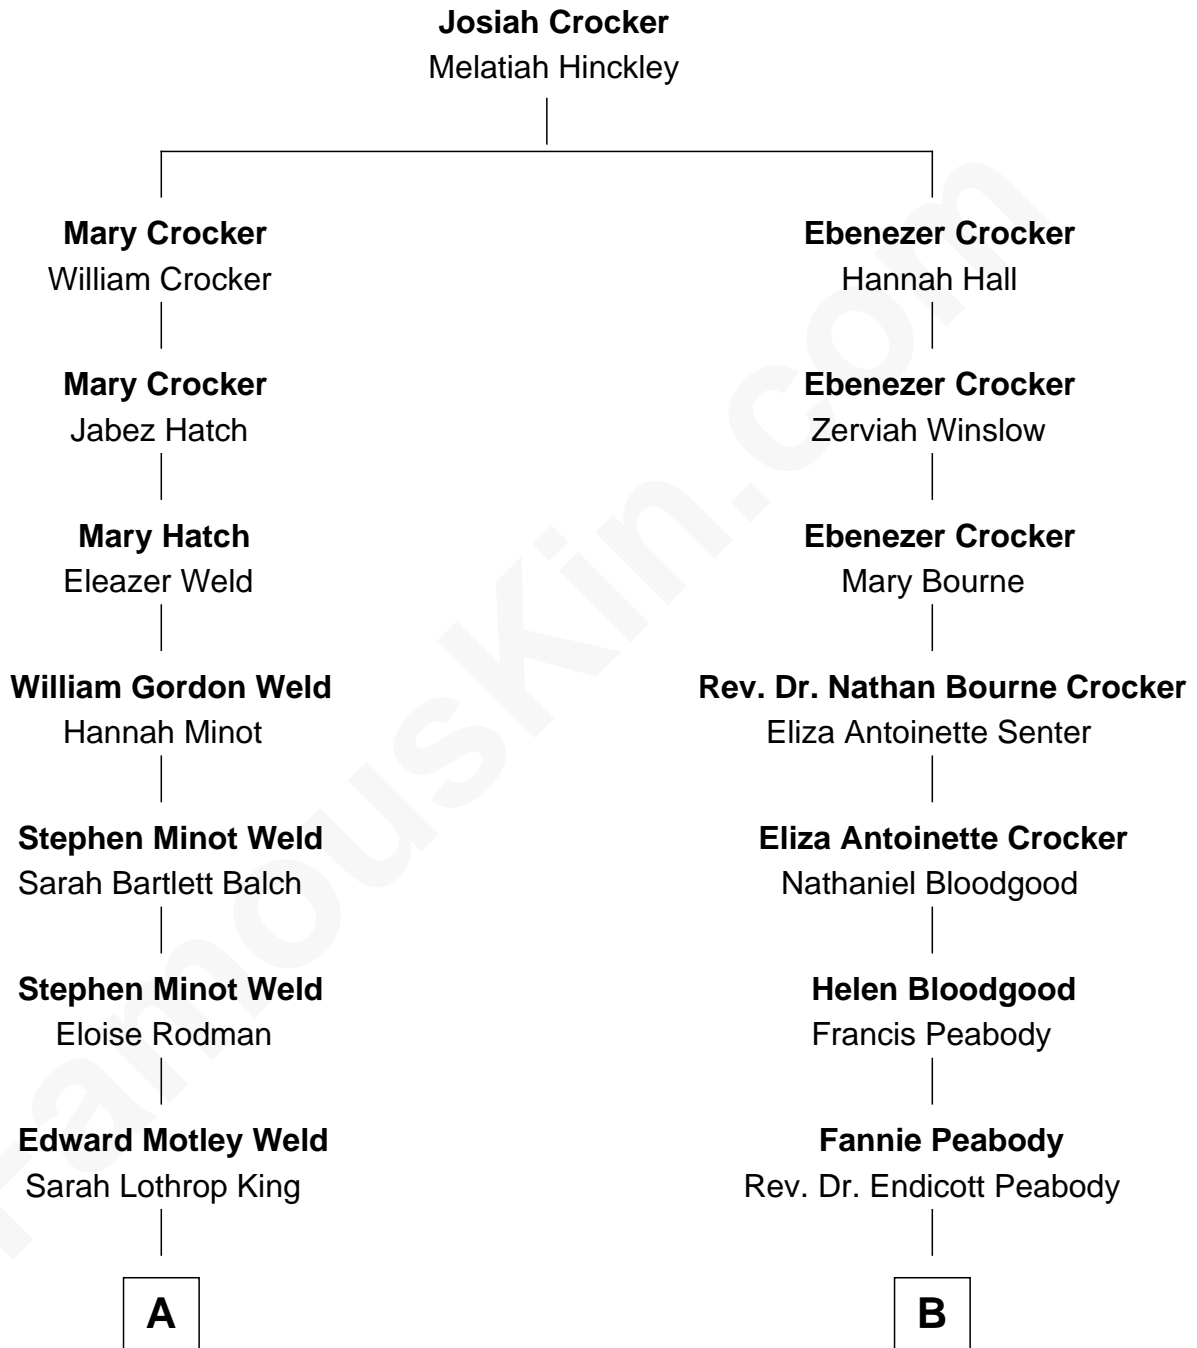

FamousKin.com

Relationship Chart of

Tuesday Weld

TV and Movie Actress

8th cousin of

Endicott Peabody

62nd Governor of Massachusetts

A

Lothrop Motley Weld

Yosene Balfour Ker

Tuesday Weld

TV and Movie Actress

B

Rt. Rev. Malcolm Endicott Peabody

Mary Elizabeth Parkman

Endicott Peabody