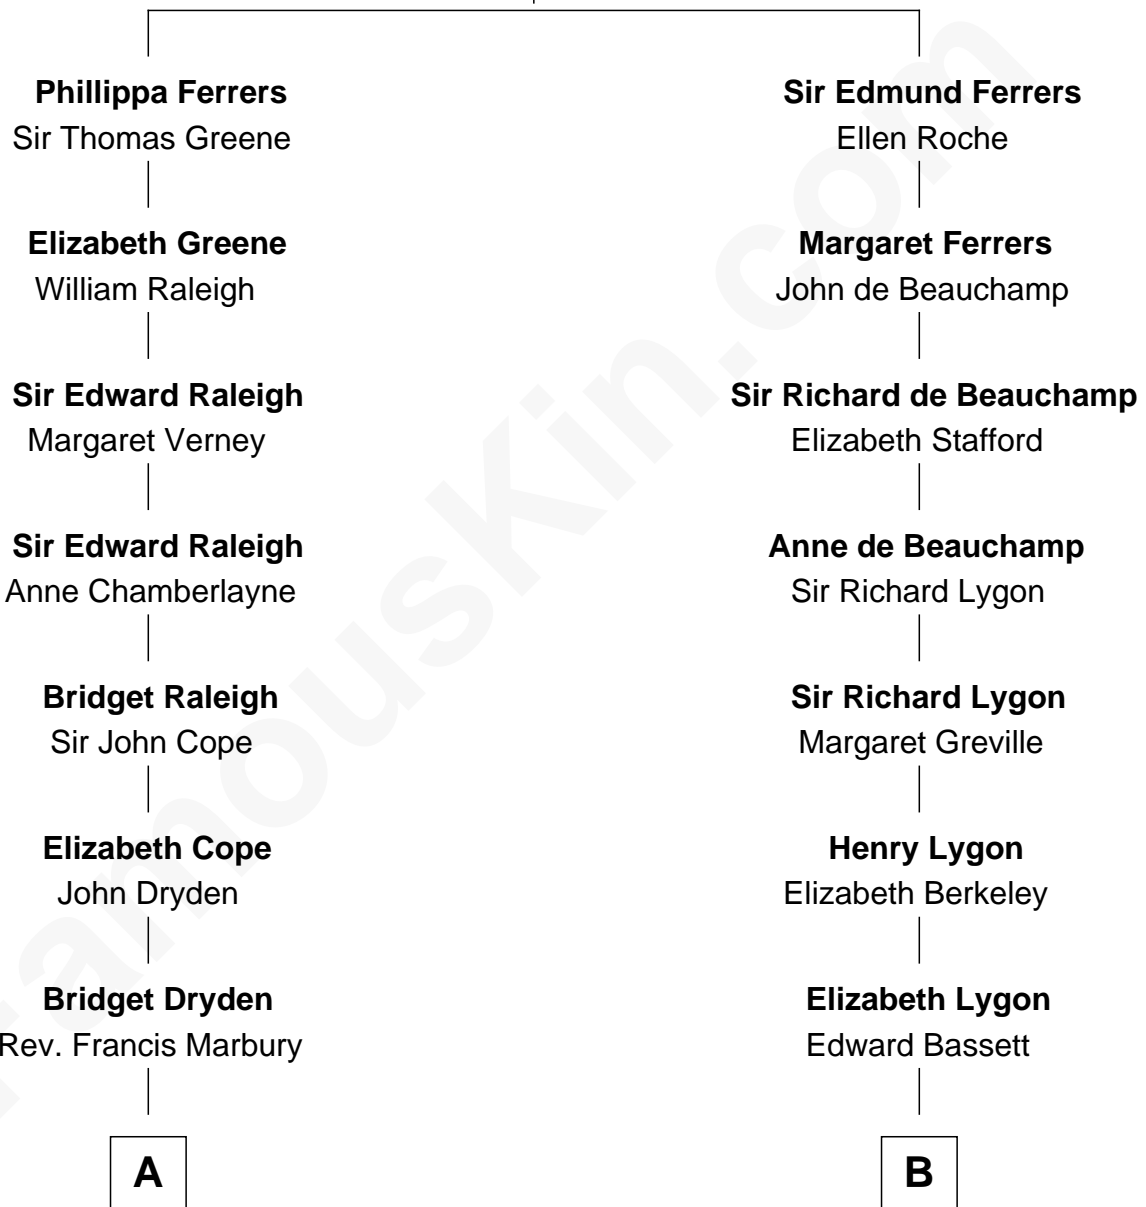

FamousKin.com Relationship Chart of

Tuesday Weld

TV and Movie Actress

17th cousin 1 time removed of

Endicott Peabody

62nd Governor of Massachusetts

Robert de Ferrers
Margaret Despencer

C

—
Lothrop Motley Weld

Yosene Balfour Ker

—
Tuesday Weld

TV and Movie Actress

FamousKin.com