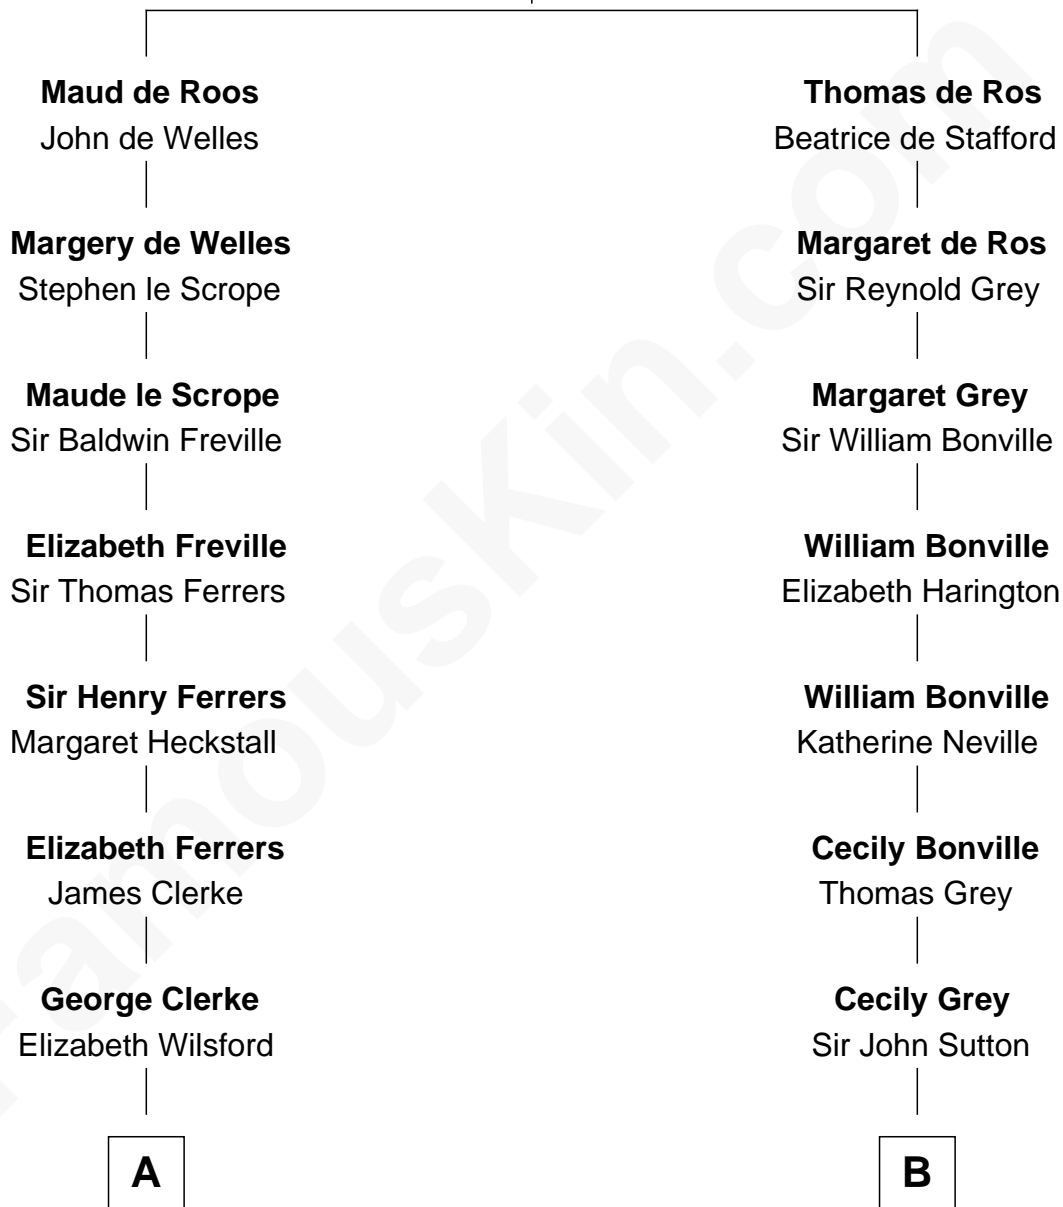

# FamousKin.com Relationship Chart of

**Tuesday Weld**

*TV and Movie Actress*

18th cousin 2 times removed of

**Endicott Peabody**

*62nd Governor of Massachusetts*

**Sir William de Ros**  
Margery de Badlesmere

**C**

**Eloise Rodman**  
Stephen Minot Weld

**Edward Motley Weld**  
Sarah Lothrop King

**Lothrop Motley Weld**  
Yosene Balfour Ker

**Tuesday Weld**  
*TV and Movie Actress*

**D**

**Mary Elizabeth Parkman**  
Rt. Rev. Malcolm Endicott Peabody

**Endicott Peabody**  
*62nd Governor of Massachusetts*

FamousKin.com