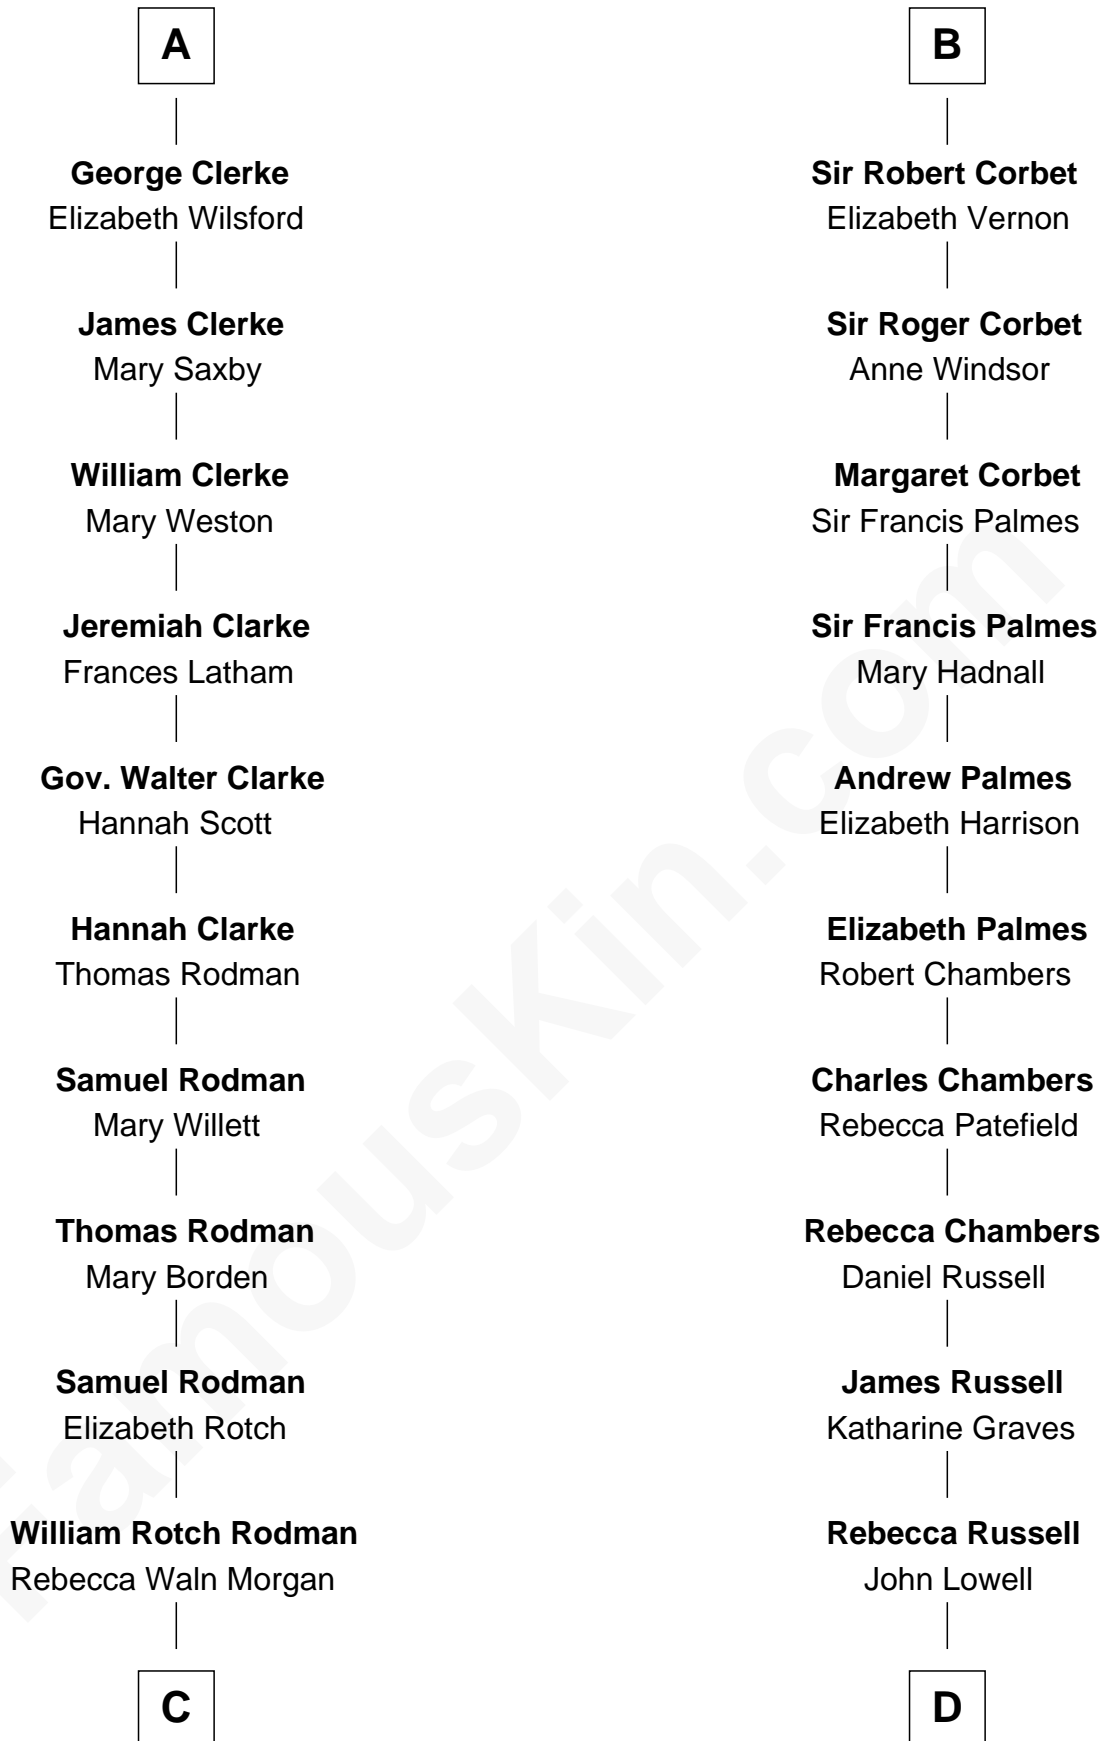

# FamousKin.com Relationship Chart of

**Tuesday Weld**

*TV and Movie Actress*

18th cousin 3 times removed of

**James Russell Lowell**

*American "Fireside" Poet*

**Sir Thebaud de Verdun**

*with wife*  
*Elizabeth de Clare*

Elizabeth Bromwich

**Sir Thomas Ferrers**

Elizabeth Freville

**Sir Walter Devereux**

Elizabeth Merbery

**Sir Henry Ferrers**

Margaret Heckstall

**Sir Walter Devereux**

Anne Ferrers

**Elizabeth Ferrers**

James Clerke

**Elizabeth Devereux**

Sir Richard Corbet

**A**

**B**

**C**

**Alfred Rodman**  
Anna Lothrop Motley

**Eloise Rodman**  
Stephen Minot Weld

**Edward Motley Weld**  
Sarah Lothrop King

**Lothrop Motley Weld**  
Yosene Balfour Ker

**Tuesday Weld**  
*TV and Movie Actress*