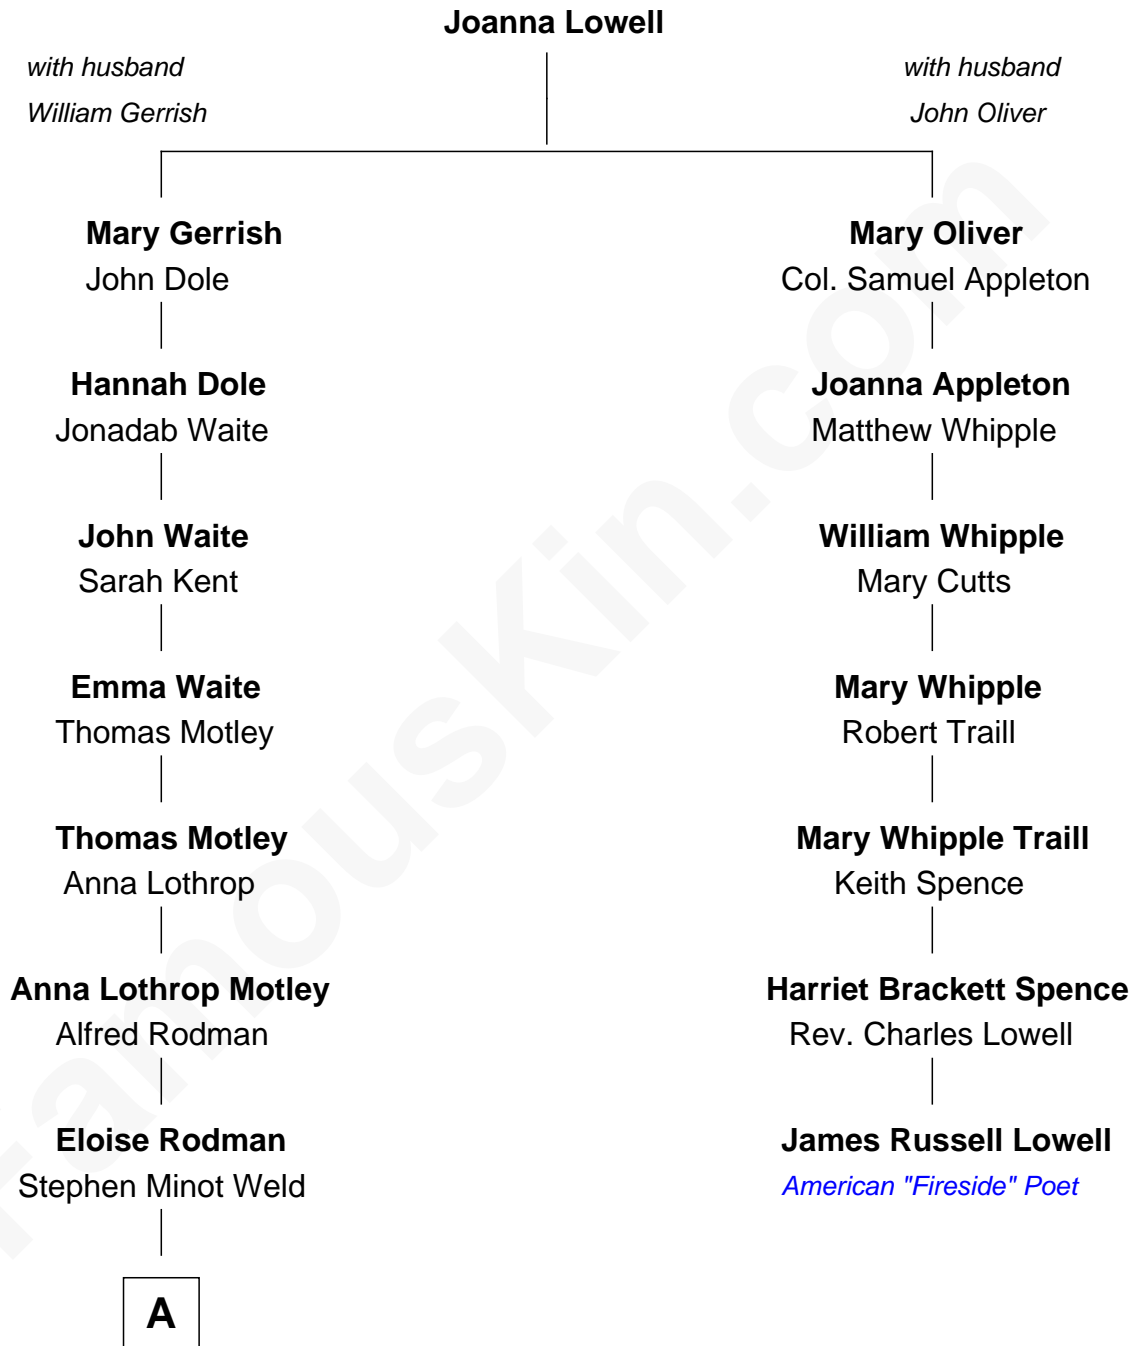

FamousKin.com Relationship Chart of

Tuesday Weld

TV and Movie Actress

6th cousin 3 times removed of

James Russell Lowell

American "Fireside" Poet

A

Edward Motley Weld

Sarah Lothrop King

Lothrop Motley Weld

Yosene Balfour Ker

Tuesday Weld

TV and Movie Actress

FamousKin.com