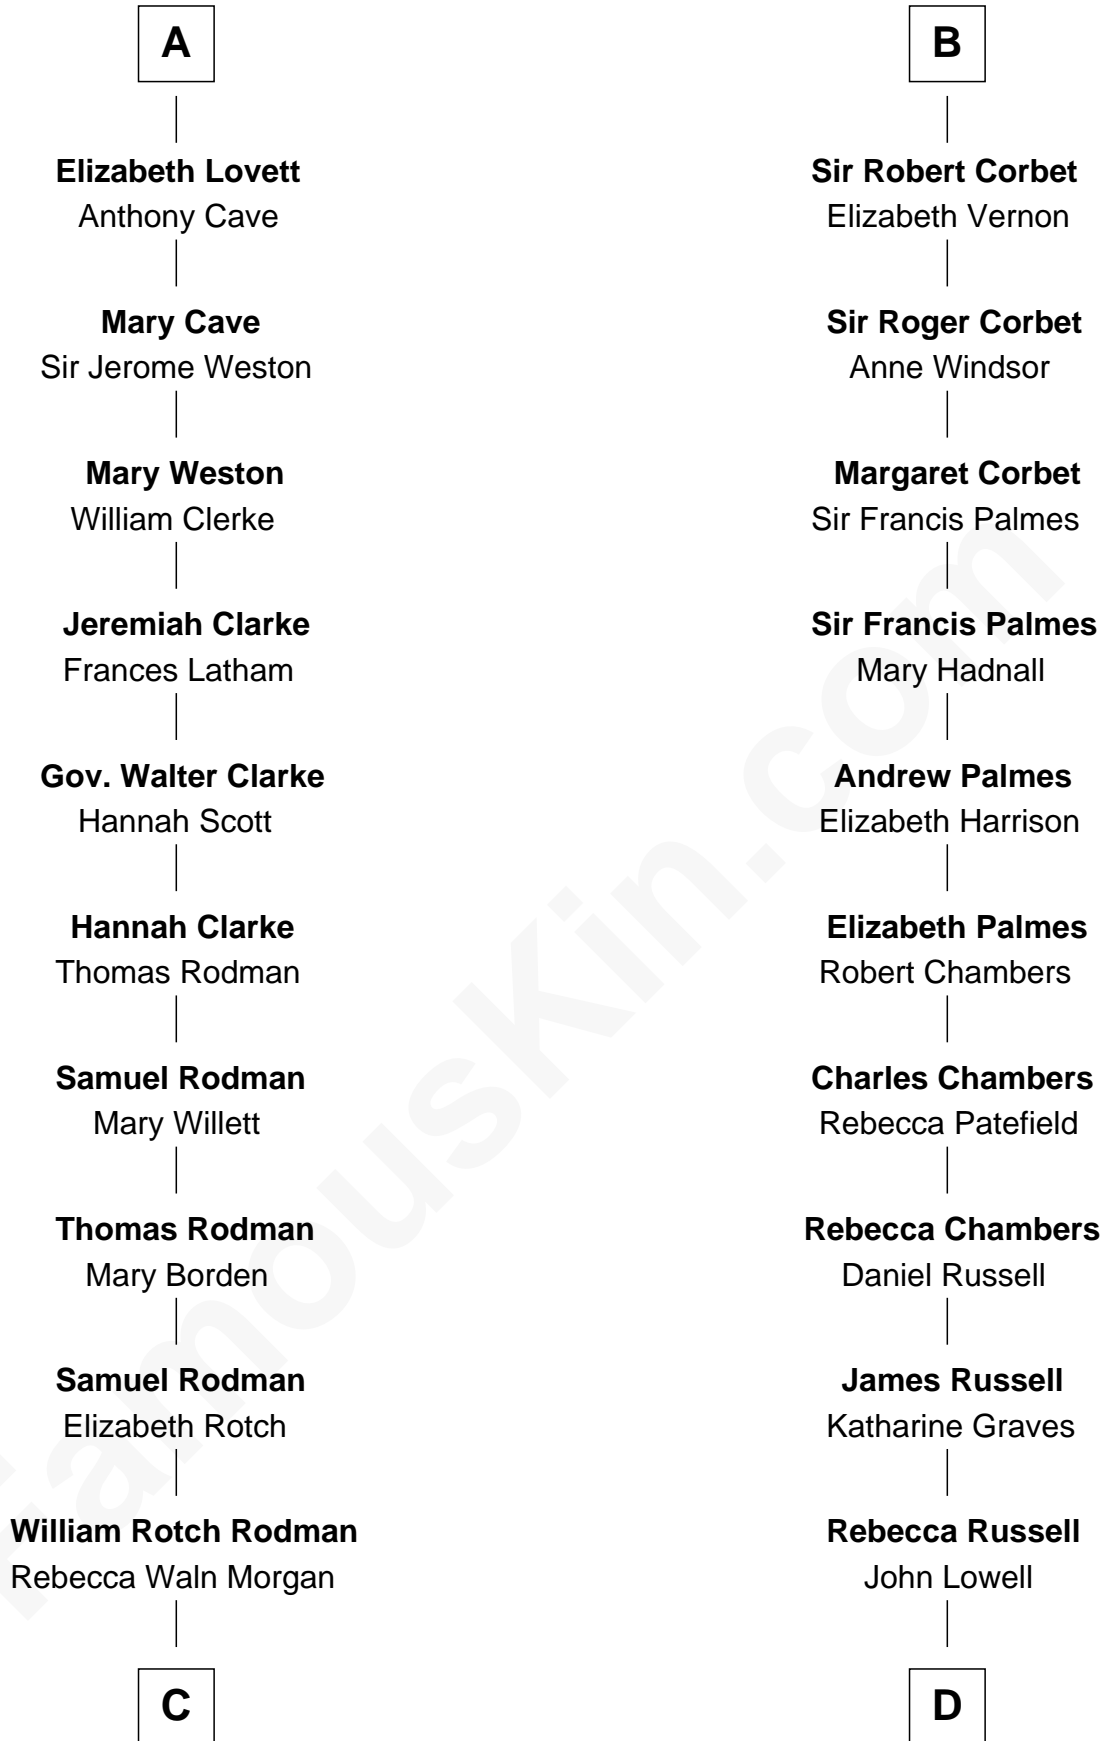

FamousKin.com Relationship Chart of

Tuesday Weld

TV and Movie Actress

18th cousin 3 times removed of

James Russell Lowell

American "Fireside" Poet

C

Alfred Rodman
Anna Lothrop Motley

Eloise Rodman
Stephen Minot Weld

Edward Motley Weld
Sarah Lothrop King

Lothrop Motley Weld
Yosene Balfour Ker

Tuesday Weld
TV and Movie Actress

D

Rev. Charles Lowell
Harriet Brackett Spence

James Russell Lowell
American "Fireside" Poet