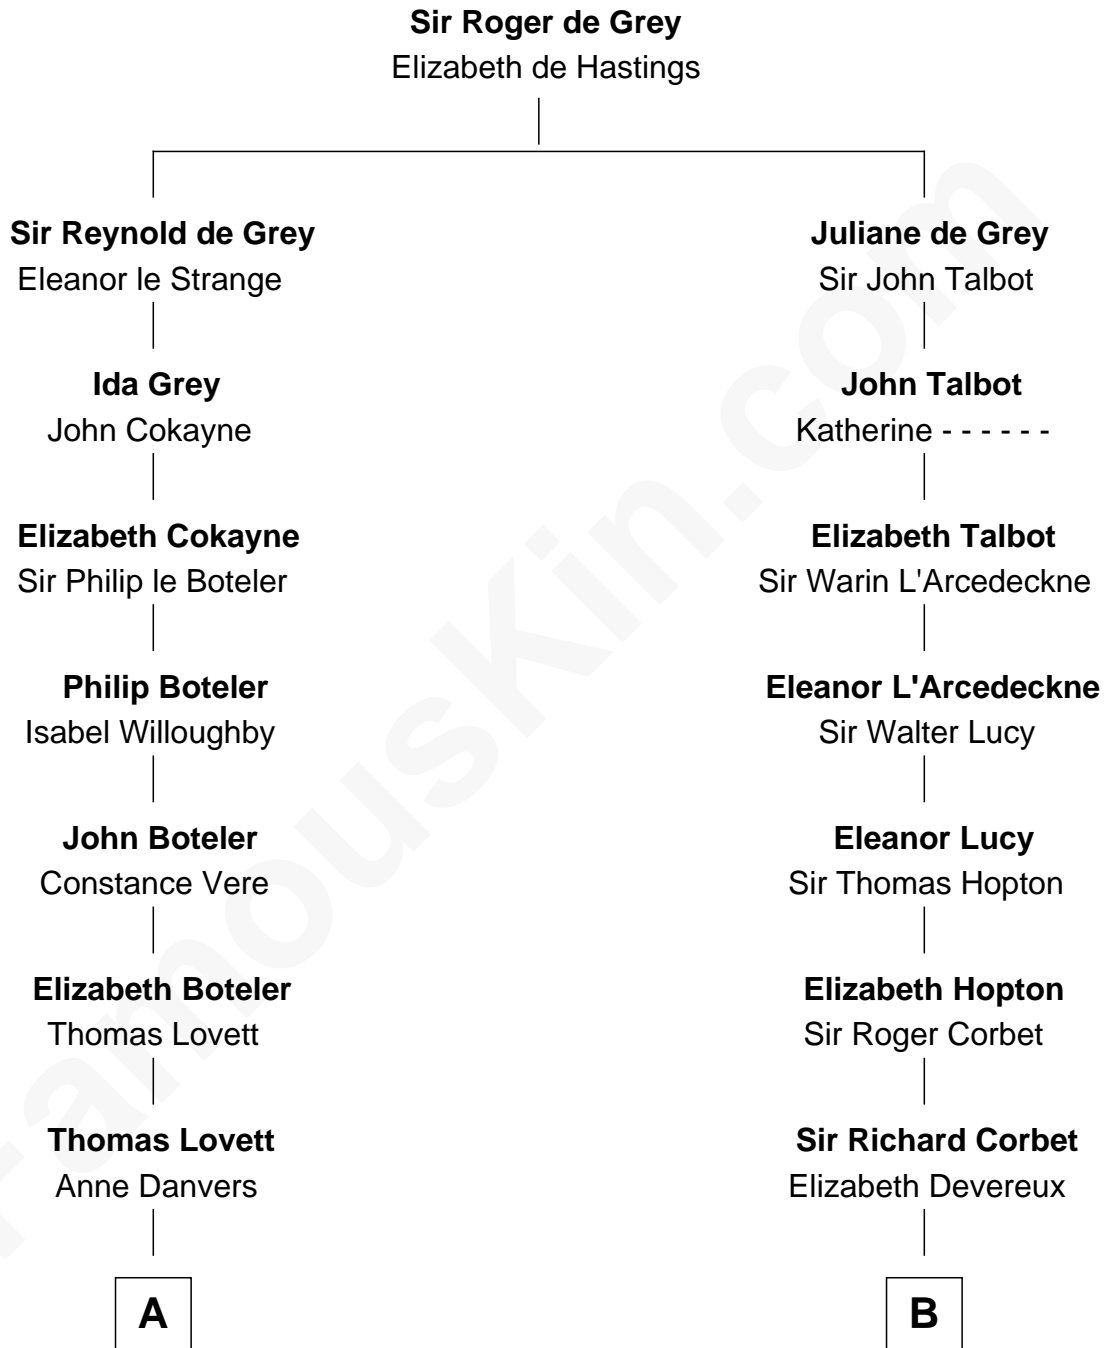

FamousKin.com Relationship Chart of

Tuesday Weld

TV and Movie Actress

18th cousin 3 times removed of

James Russell Lowell

American "Fireside" Poet

C

Alfred Rodman
Anna Lothrop Motley

Eloise Rodman
Stephen Minot Weld

Edward Motley Weld
Sarah Lothrop King

Lothrop Motley Weld
Yosene Balfour Ker

Tuesday Weld
TV and Movie Actress

D

Rev. Charles Lowell
Harriet Brackett Spence

James Russell Lowell
American "Fireside" Poet