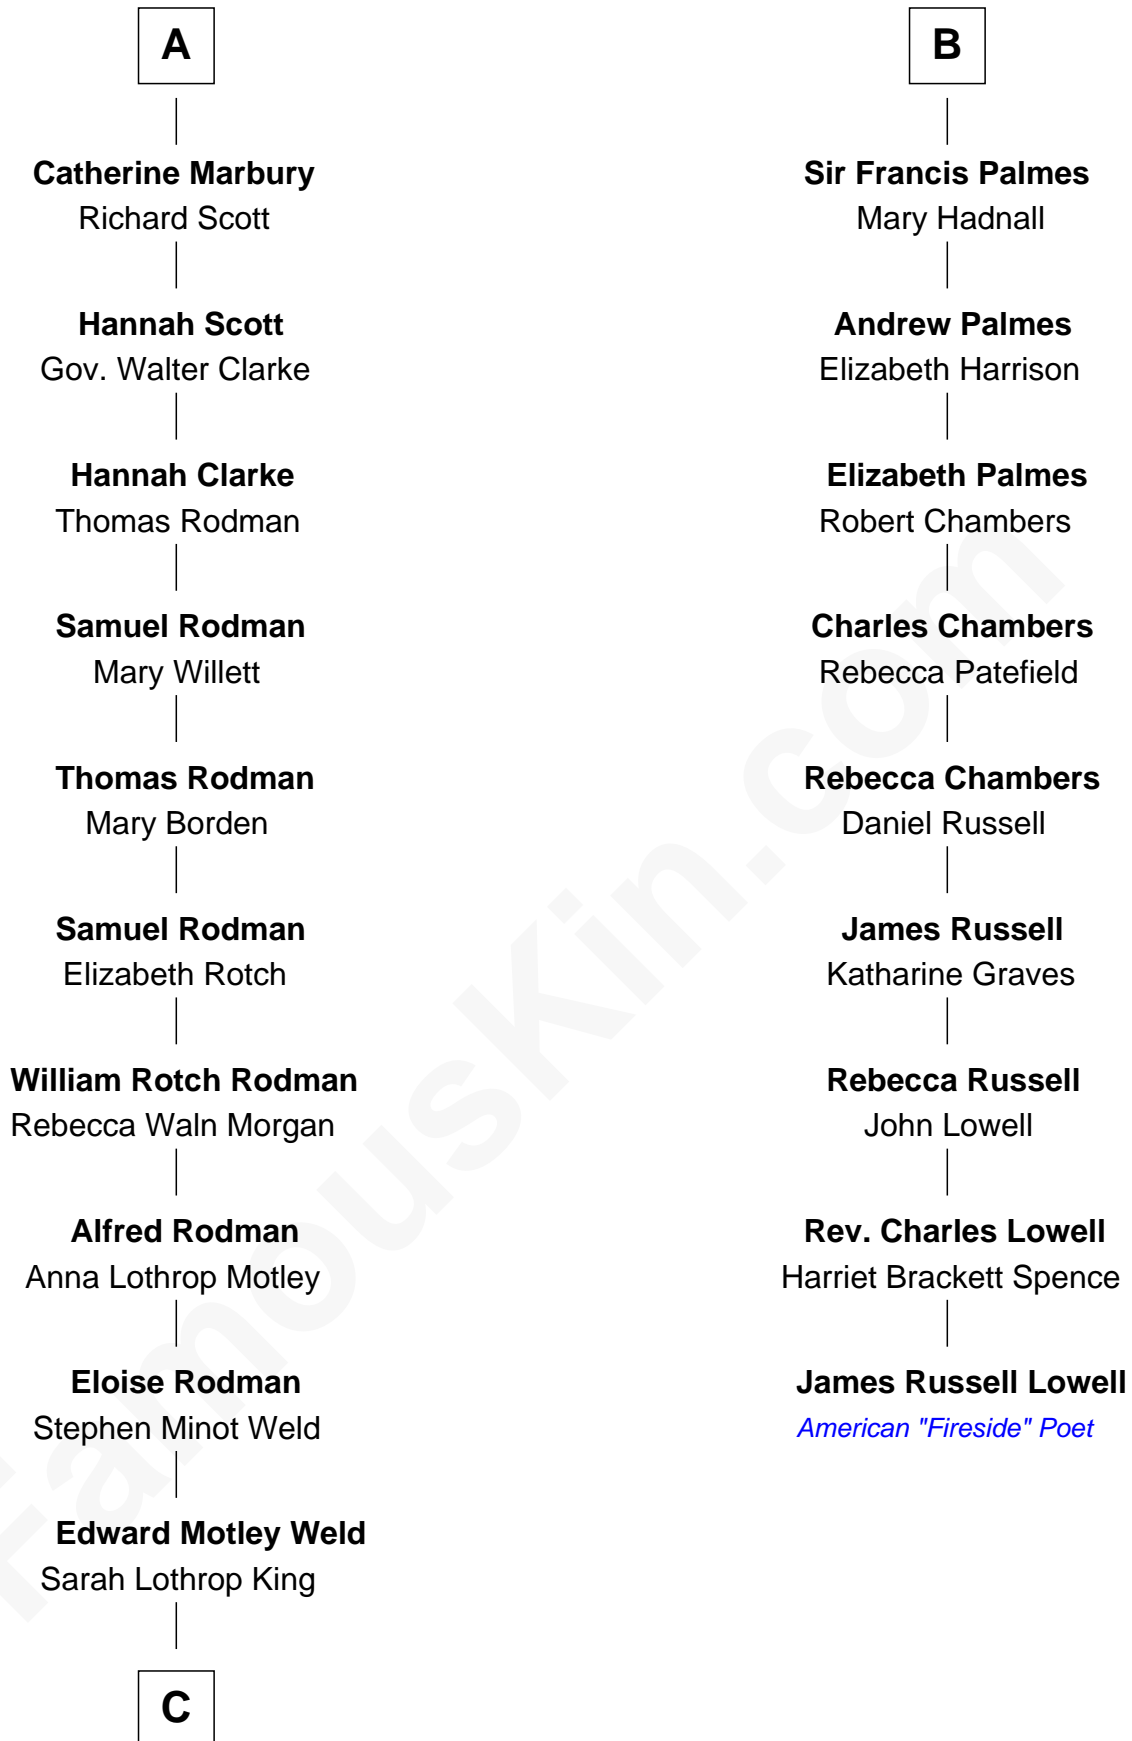

FamousKin.com Relationship Chart of

Tuesday Weld

TV and Movie Actress

15th cousin 3 times removed of

James Russell Lowell

American "Fireside" Poet

Robert de Ferrers
Margaret Despencer

C

—
Lothrop Motley Weld

Yosene Balfour Ker

—
Tuesday Weld

TV and Movie Actress

FamousKin.com