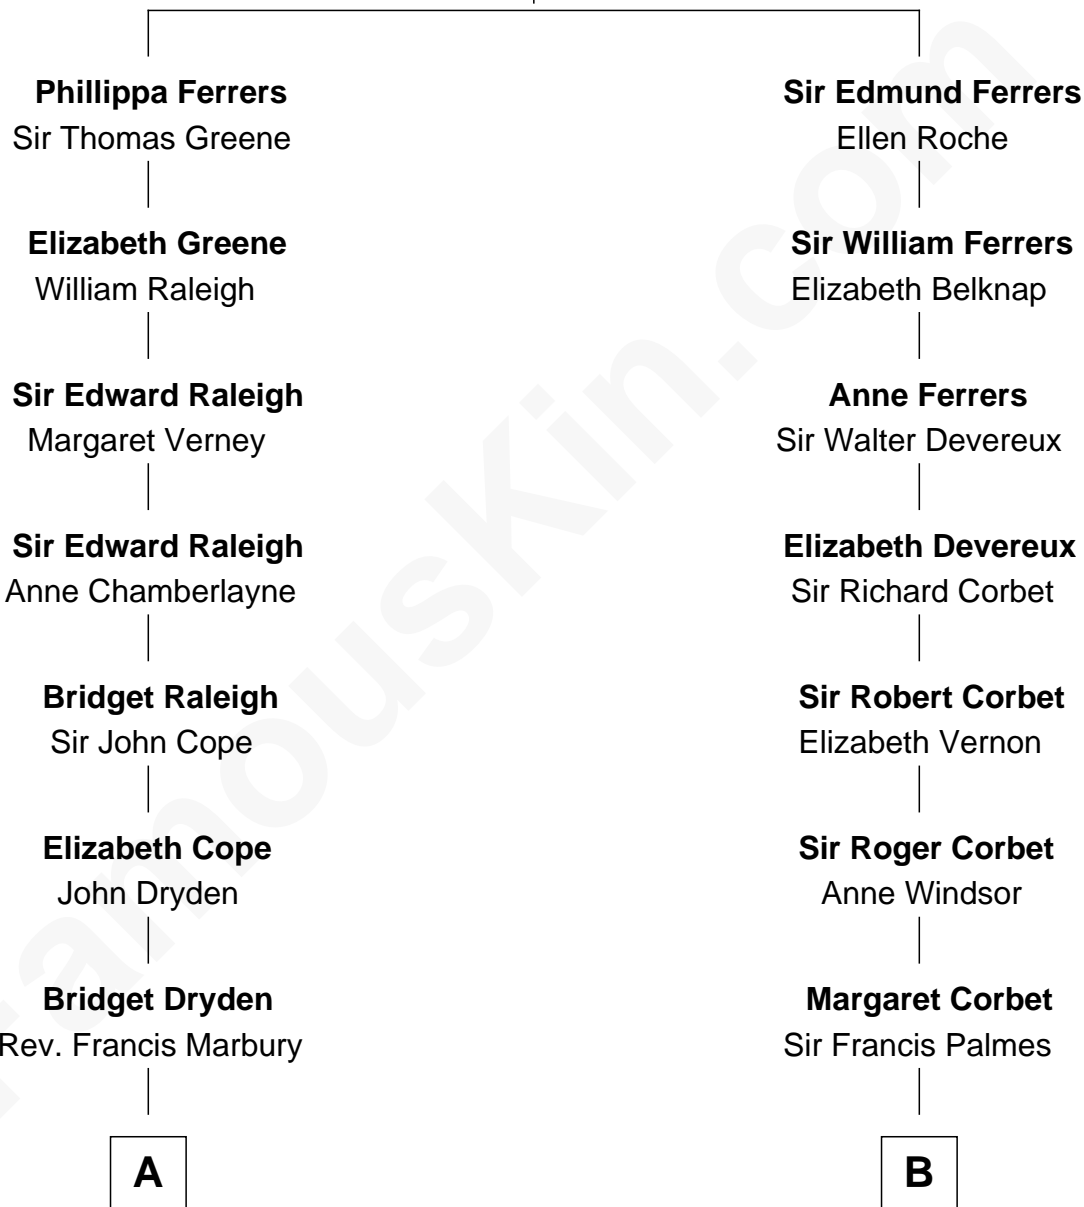

FamousKin.com Relationship Chart of

Tuesday Weld

TV and Movie Actress

15th cousin 3 times removed of

James Russell Lowell

American "Fireside" Poet

Robert de Ferrers
Margaret Despencer

C

—
Lothrop Motley Weld

Yosene Balfour Ker

—
Tuesday Weld

TV and Movie Actress

FamousKin.com