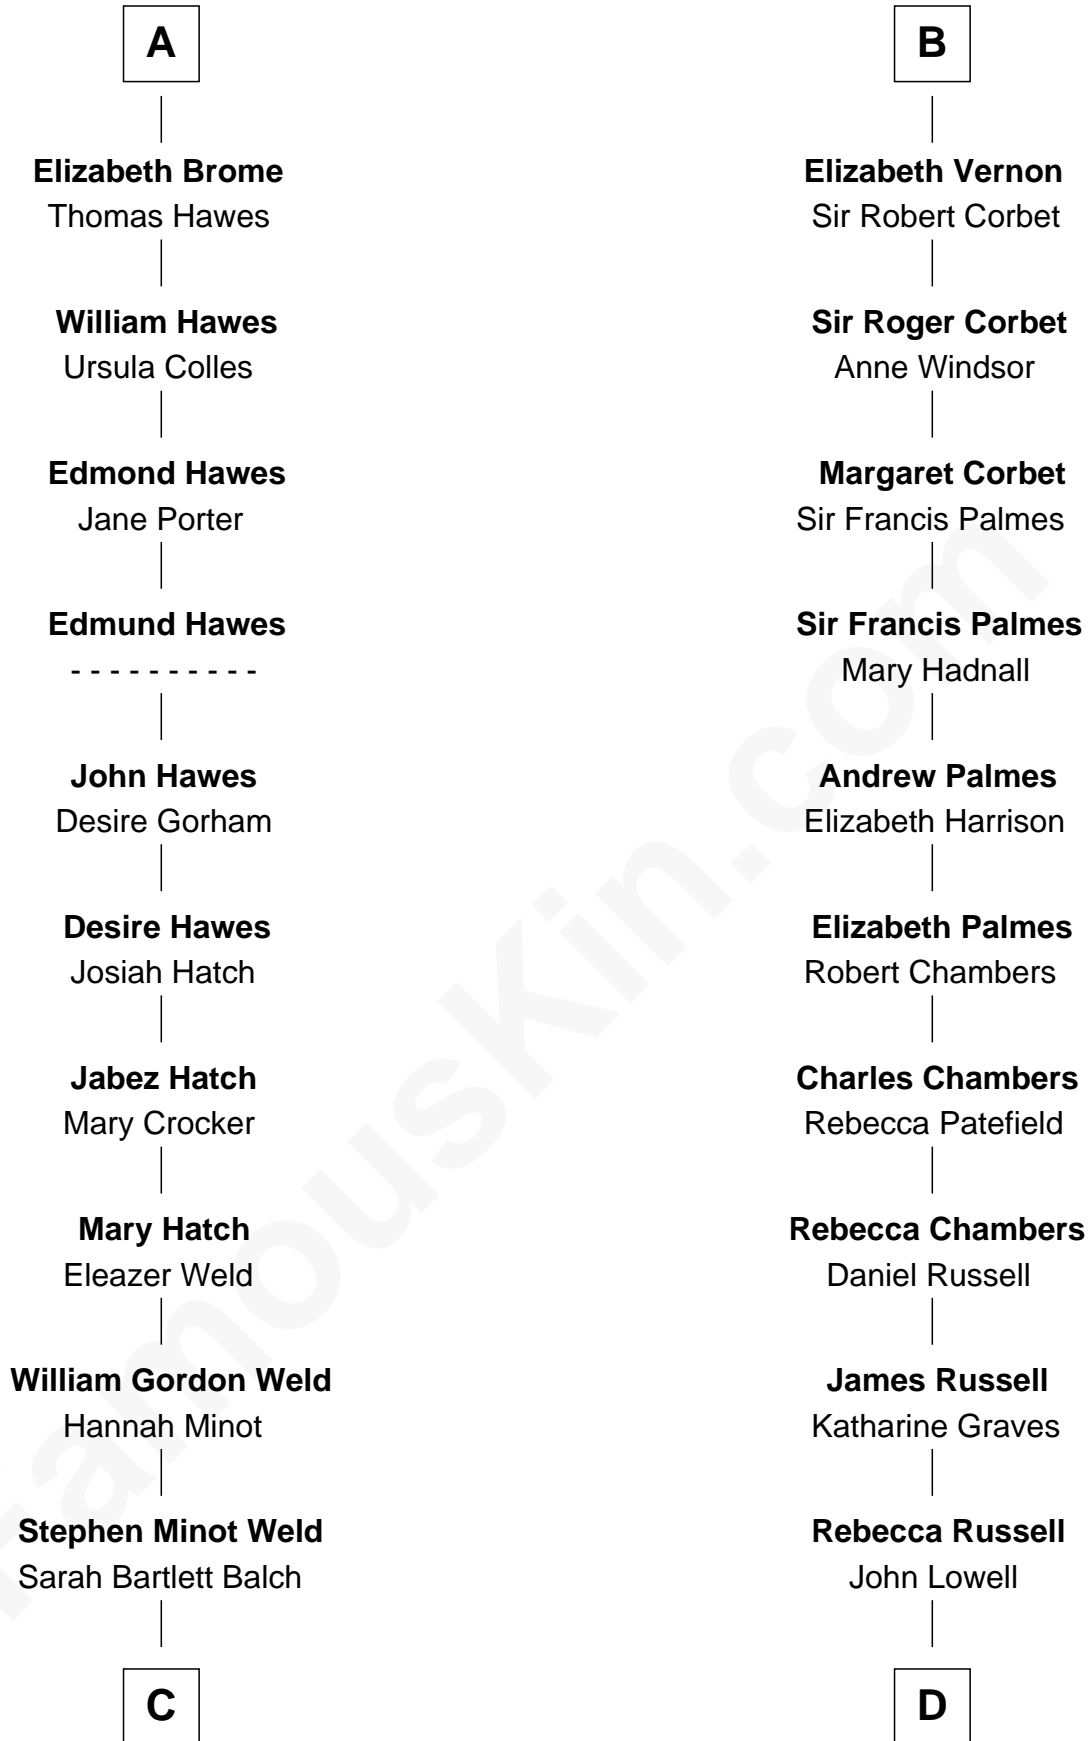

FamousKin.com Relationship Chart of

Tuesday Weld

TV and Movie Actress

18th cousin 2 times removed of

James Russell Lowell

American "Fireside" Poet

Sir Robert de Ros

Isabel de Aubeney

C

Stephen Minot Weld
Eloise Rodman

Edward Motley Weld
Sarah Lothrop King

Lothrop Motley Weld
Yosene Balfour Ker

Tuesday Weld
TV and Movie Actress

D

Rev. Charles Lowell
Harriet Brackett Spence

James Russell Lowell
American "Fireside" Poet