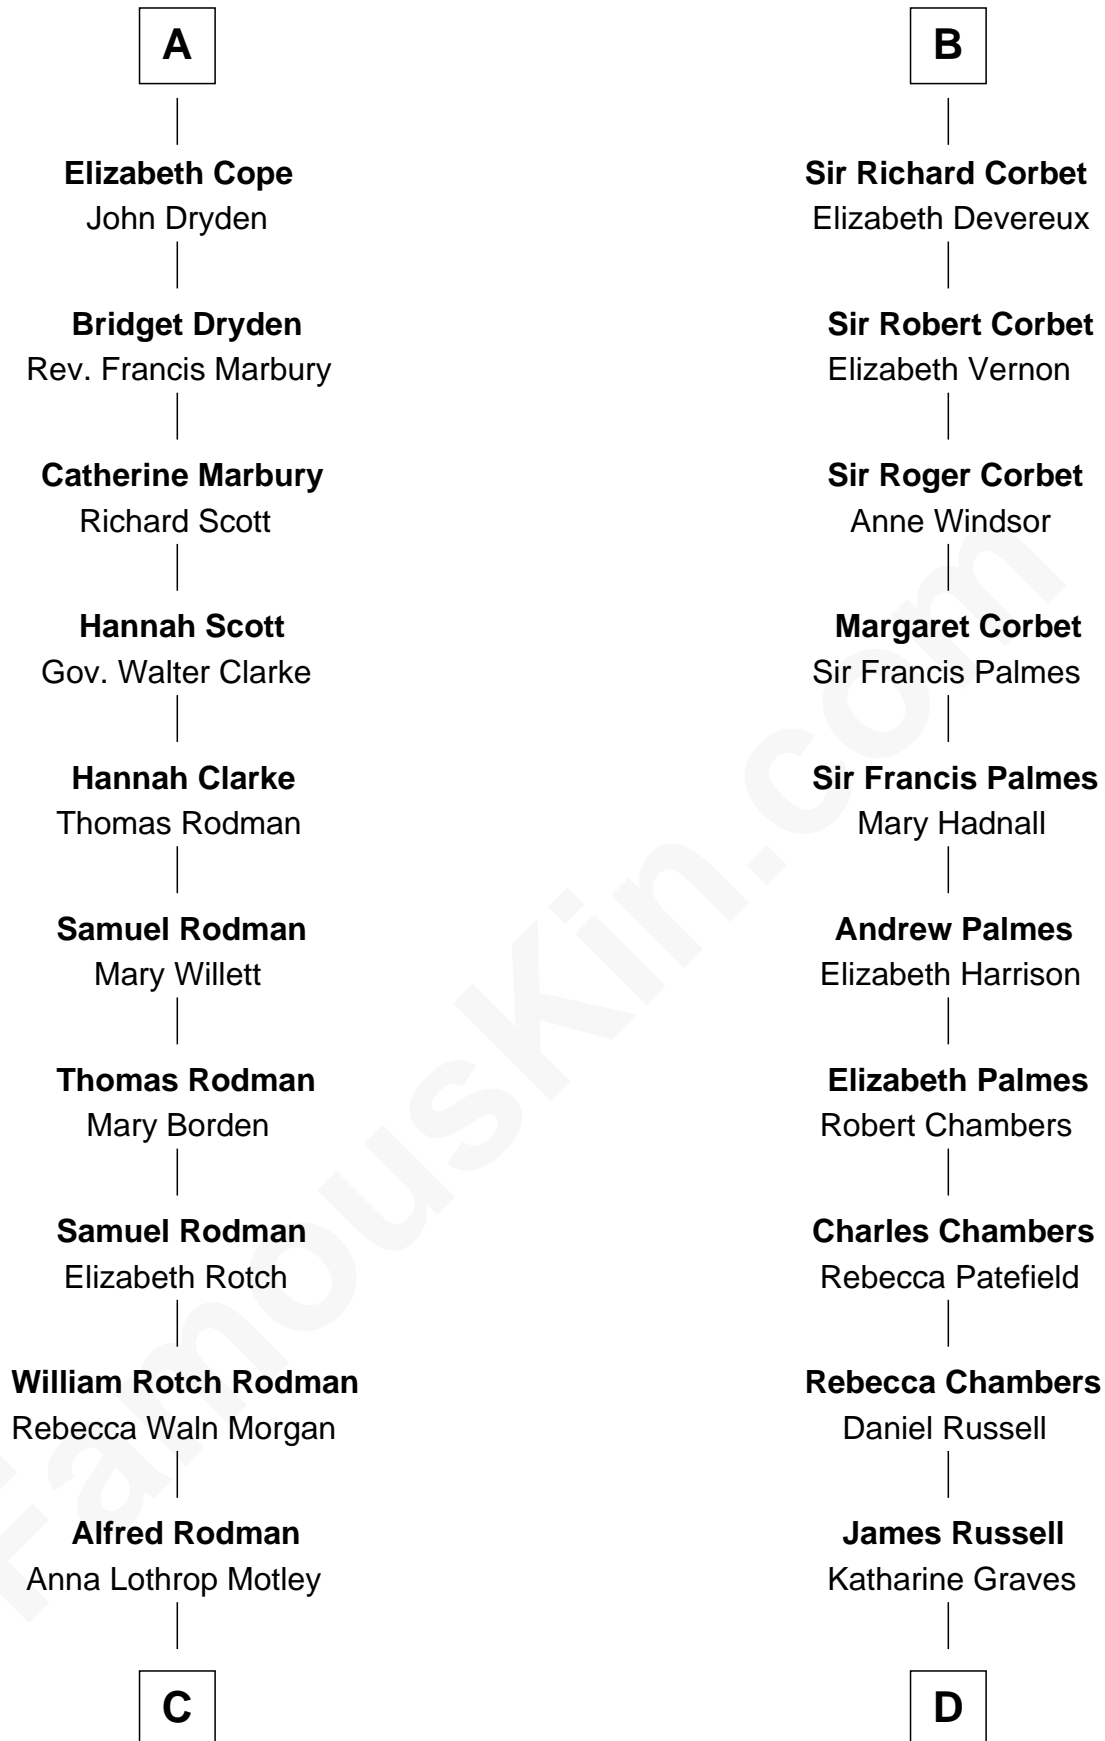

FamousKin.com Relationship Chart of

Tuesday Weld

TV and Movie Actress

19th cousin 1 time removed of

James Russell Lowell

American "Fireside" Poet

Sir Gilbert Talbot

Pernel le Boteler

Joan Mortimer

Sir Thomas Hopton

Eleanor Lucy

Elizabeth Hopton

Sir Roger Corbet

B

C

Eloise Rodman
Stephen Minot Weld

Edward Motley Weld
Sarah Lothrop King

Lothrop Motley Weld
Yosene Balfour Ker

Tuesday Weld
TV and Movie Actress

D

Rebecca Russell
John Lowell

Rev. Charles Lowell
Harriet Brackett Spence

James Russell Lowell
American "Fireside" Poet