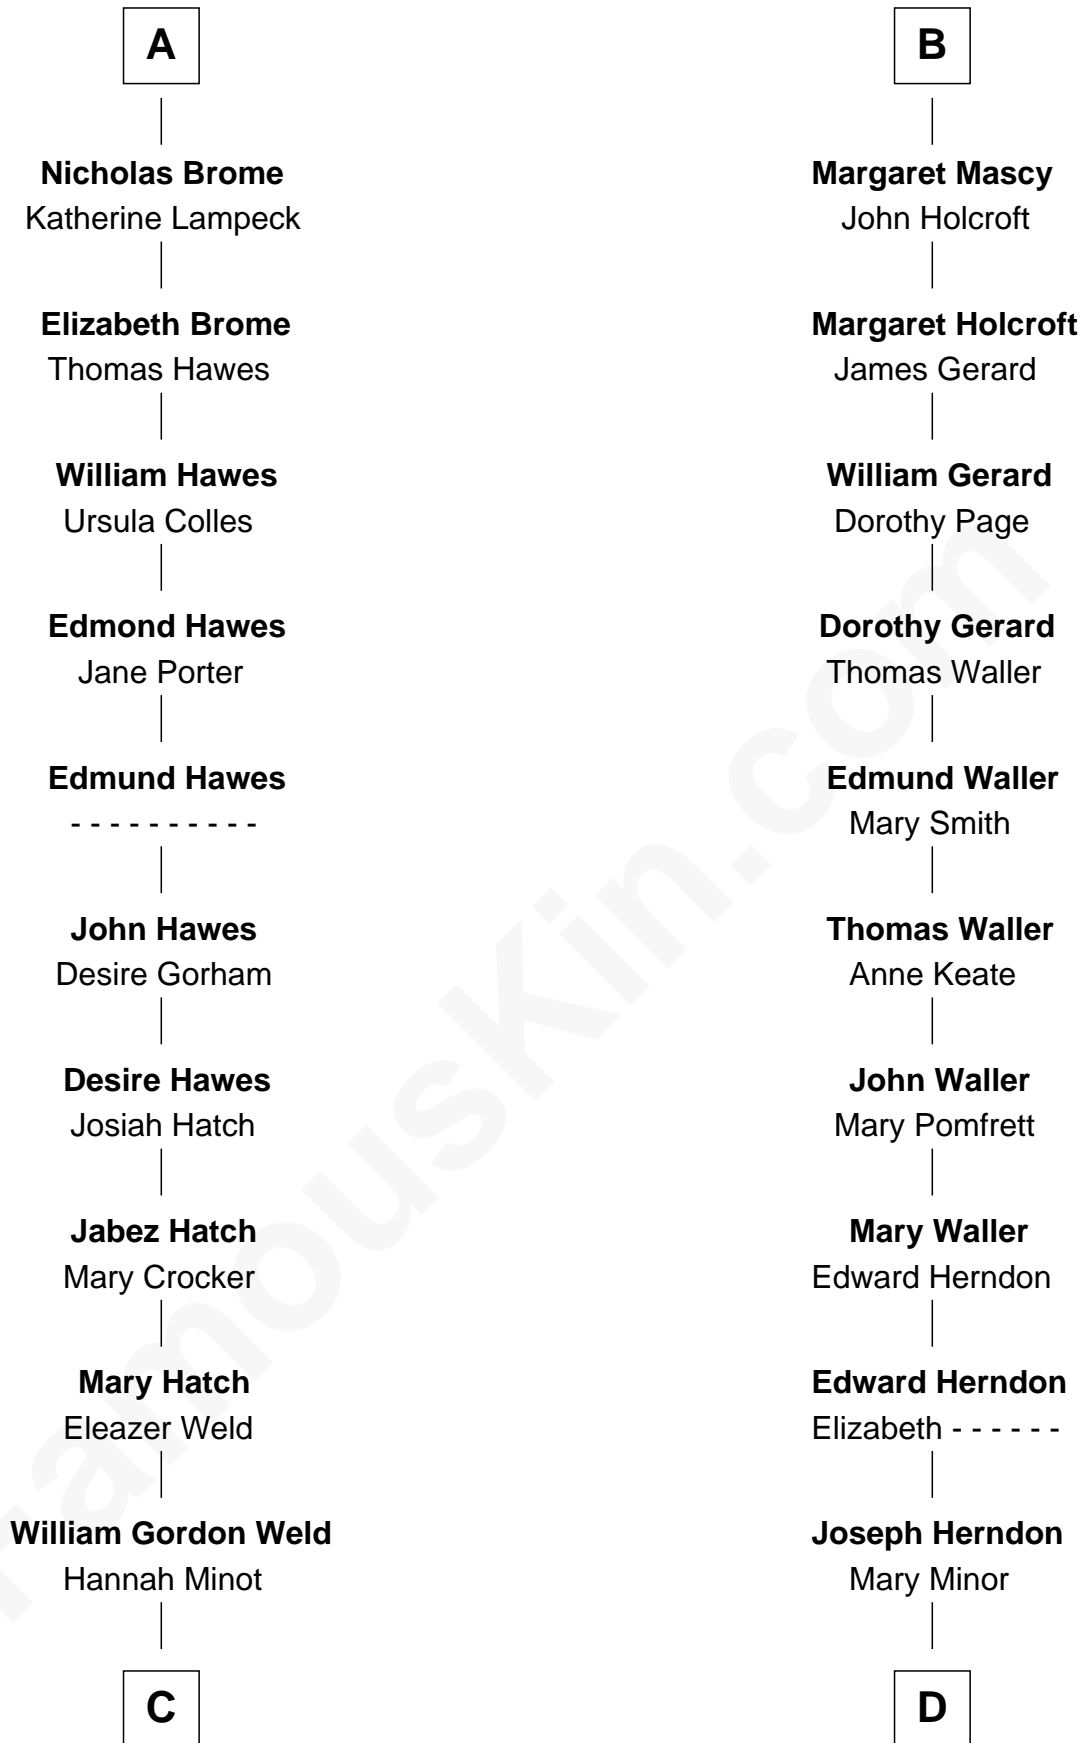

FamousKin.com

Relationship Chart of

Tuesday Weld

TV and Movie Actress

18th cousin 3 times removed of

Capt. William Lewis Herndon

Captain of the ill fated S.S. Central America

C

Stephen Minot Weld
Sarah Bartlett Balch

Stephen Minot Weld
Eloise Rodman

Edward Motley Weld
Sarah Lothrop King

Lothrop Motley Weld
Yosene Balfour Ker

Tuesday Weld
TV and Movie Actress

D

Dabney Herndon
Elizabeth Hull

Capt. William Lewis Herndon
Captain of the S.S. Central America

FamousKin.com