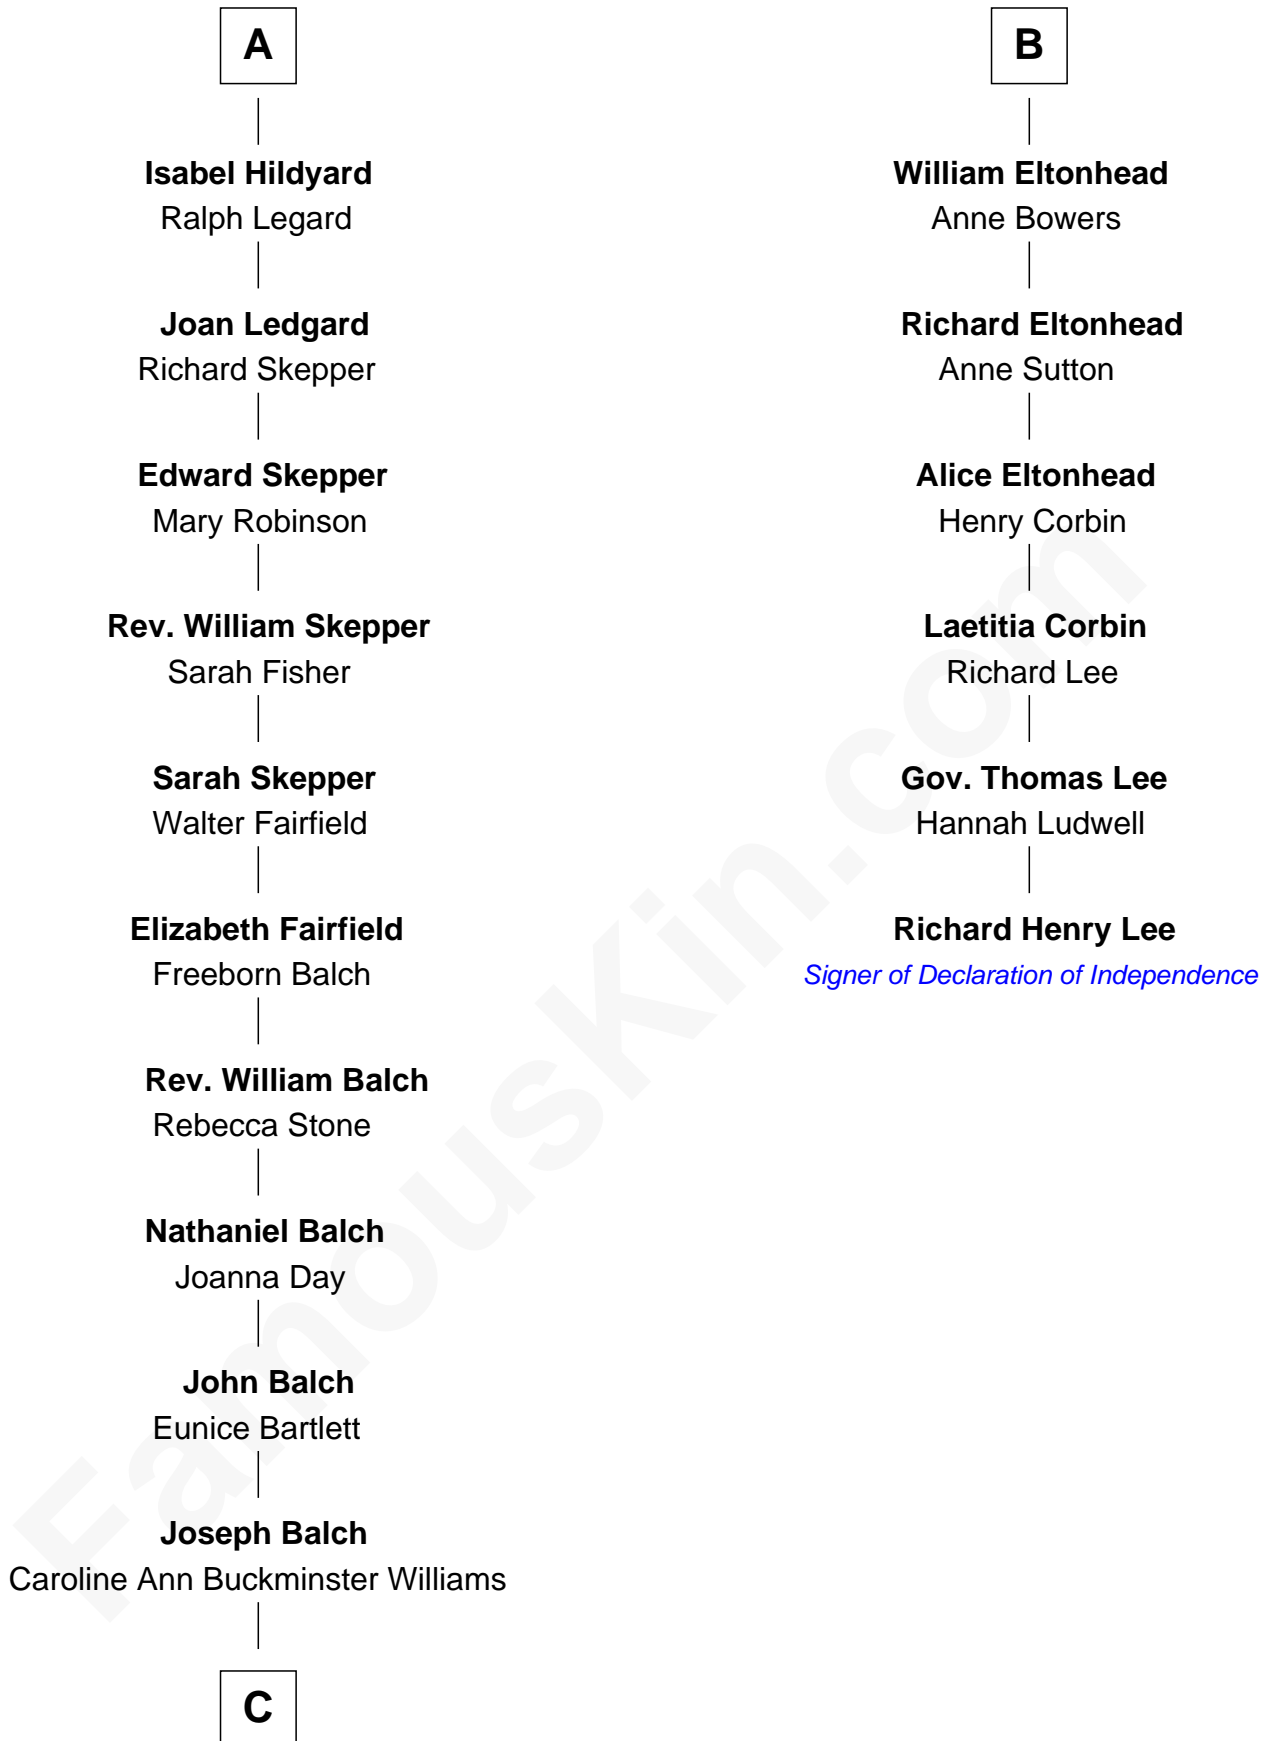

FamousKin.com Relationship Chart of

Tuesday Weld

TV and Movie Actress

12th cousin 9 times removed of

Richard Henry Lee

Signer of the Declaration of Independence

C

—
Sarah Bartlett Balch

Stephen Minot Weld

—
Stephen Minot Weld

Eloise Rodman

—
Edward Motley Weld

Sarah Lothrop King

—
Lothrop Motley Weld

Yosene Balfour Ker

—
Tuesday Weld