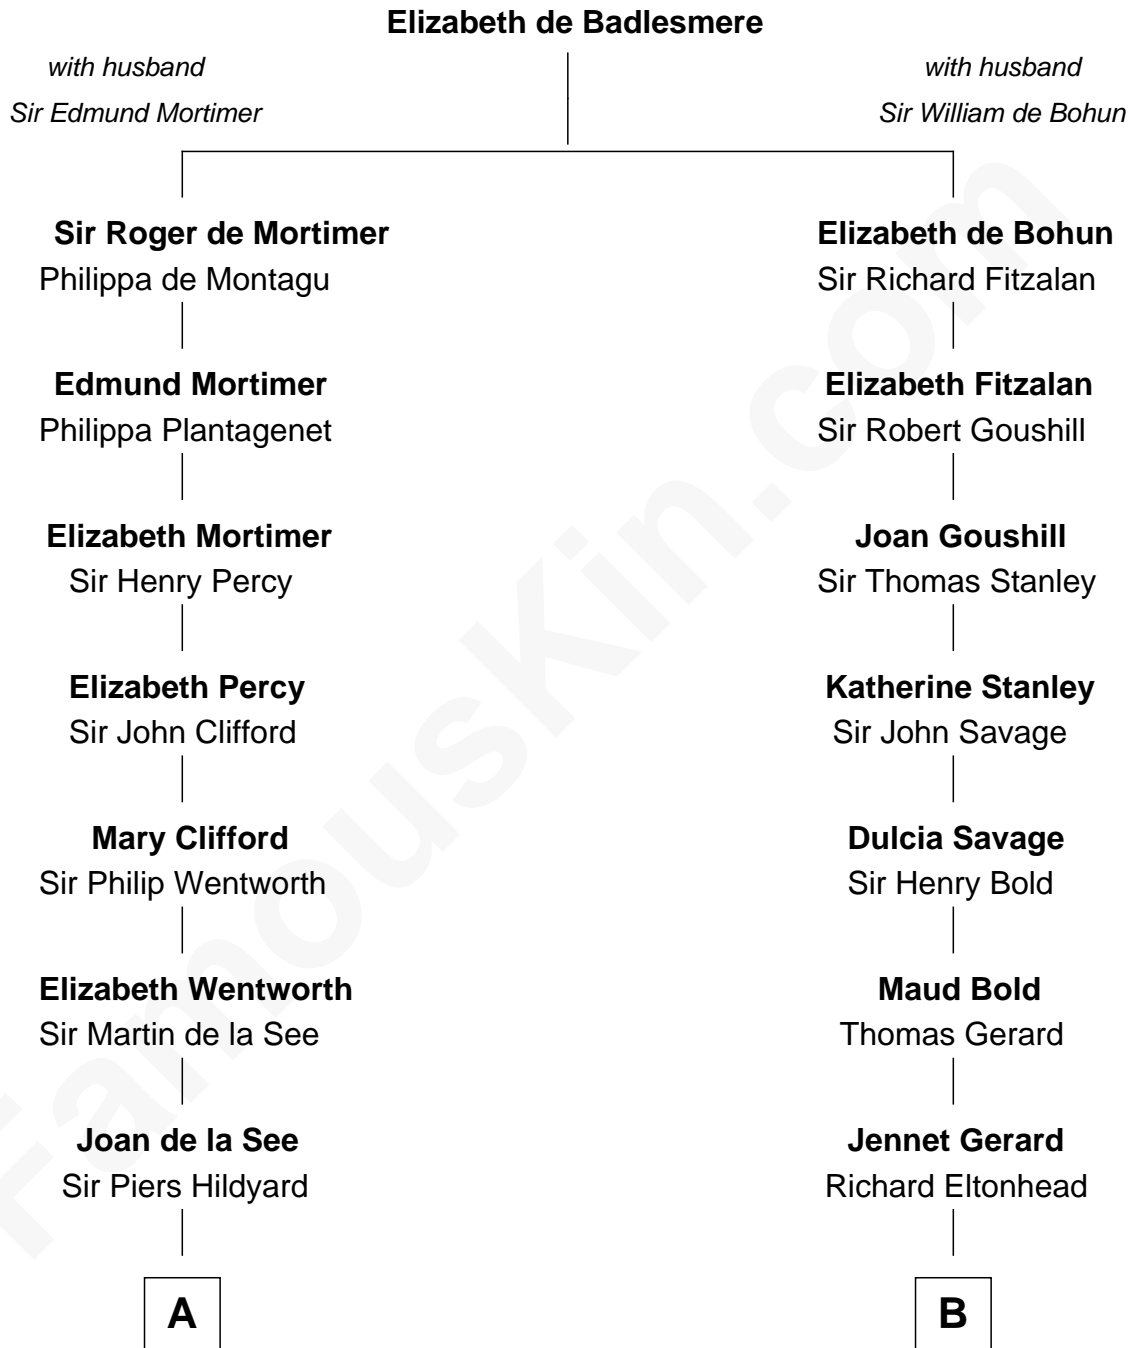

FamousKin.com Relationship Chart of

Tuesday Weld

TV and Movie Actress

12th cousin 9 times removed of

Richard Henry Lee

Signer of the Declaration of Independence

C

—
Sarah Bartlett Balch

Stephen Minot Weld

—
Stephen Minot Weld

Eloise Rodman

—
Edward Motley Weld

Sarah Lothrop King

—
Lothrop Motley Weld

Yosene Balfour Ker

—
Tuesday Weld