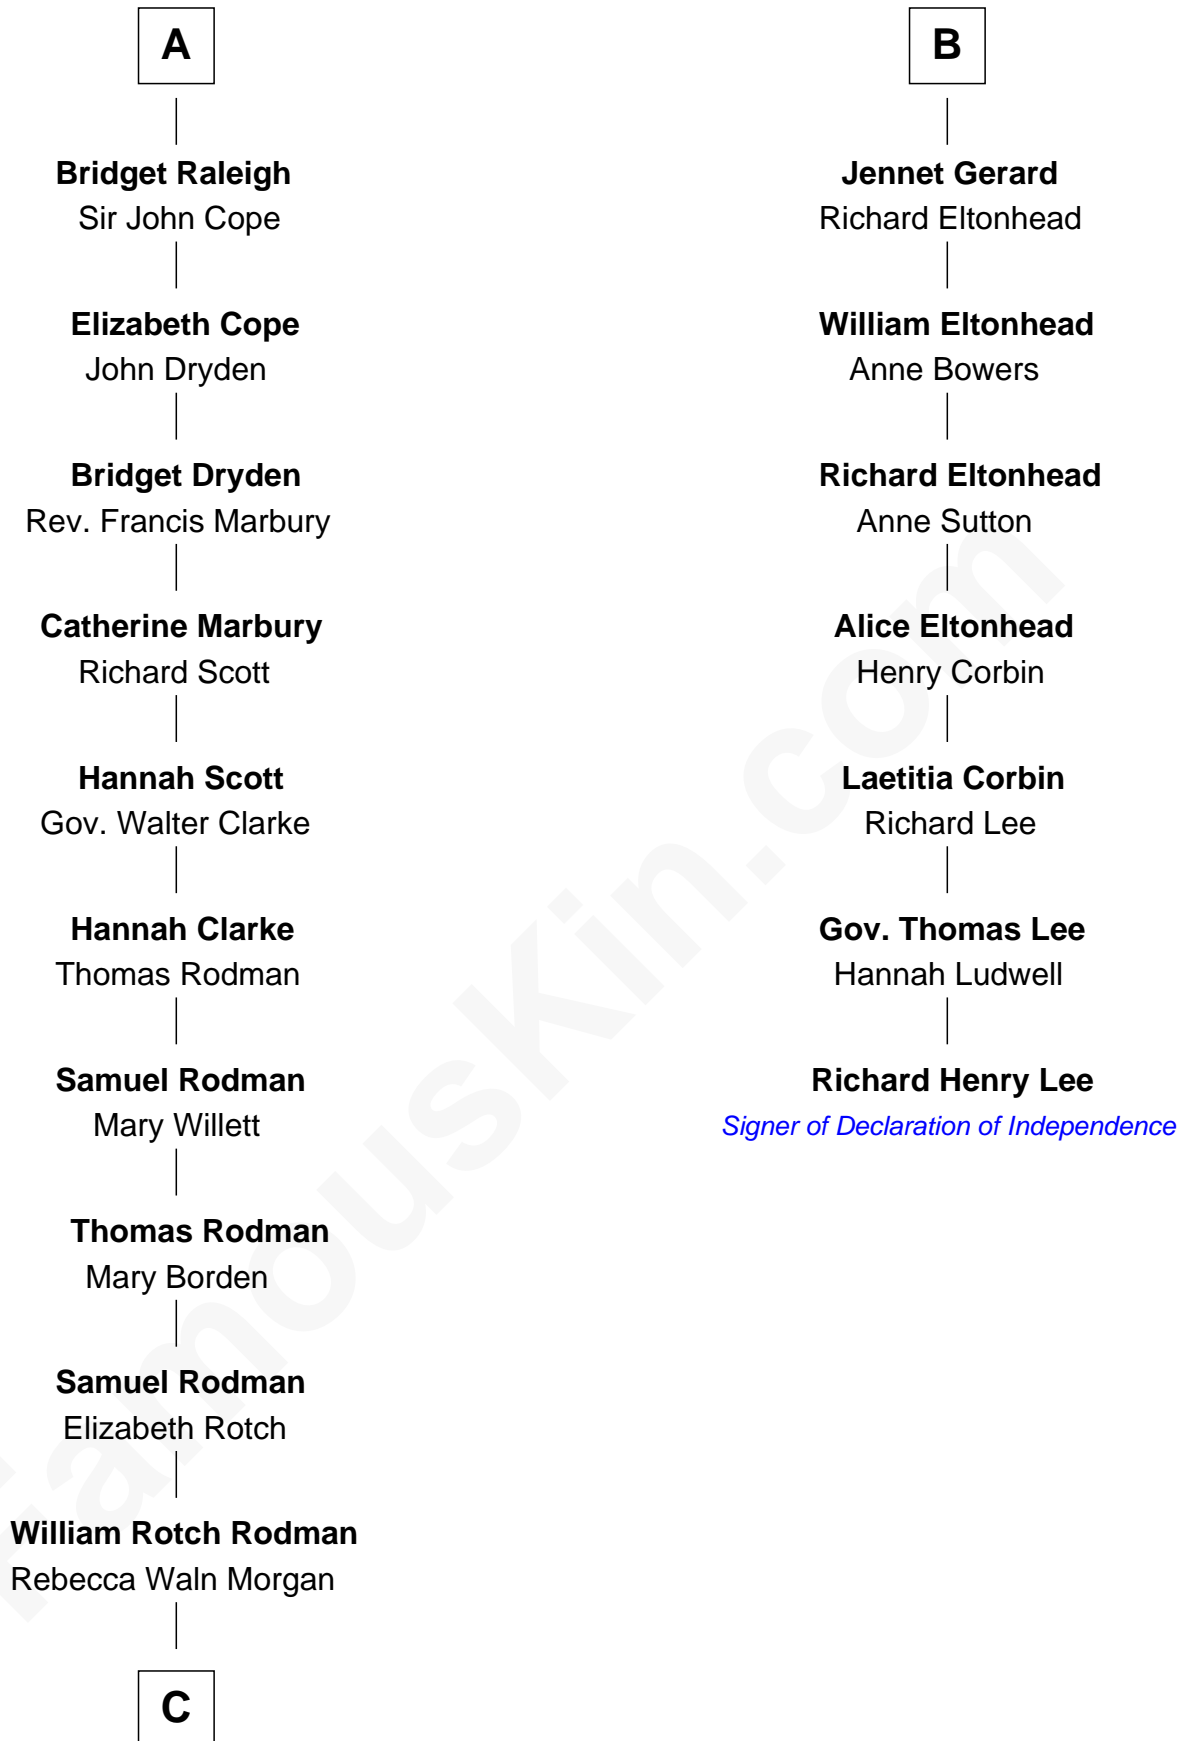

FamousKin.com Relationship Chart of

Tuesday Weld

TV and Movie Actress

13th cousin 8 times removed of

Richard Henry Lee

Signer of the Declaration of Independence

Edmund Fitzalan

Alice de Warenne

C

—
Alfred Rodman
Anna Lothrop Motley

—
Eloise Rodman
Stephen Minot Weld

—
Edward Motley Weld
Sarah Lothrop King

—
Lothrop Motley Weld
Yosene Balfour Ker

—
Tuesday Weld
TV and Movie Actress

FamousKin.com