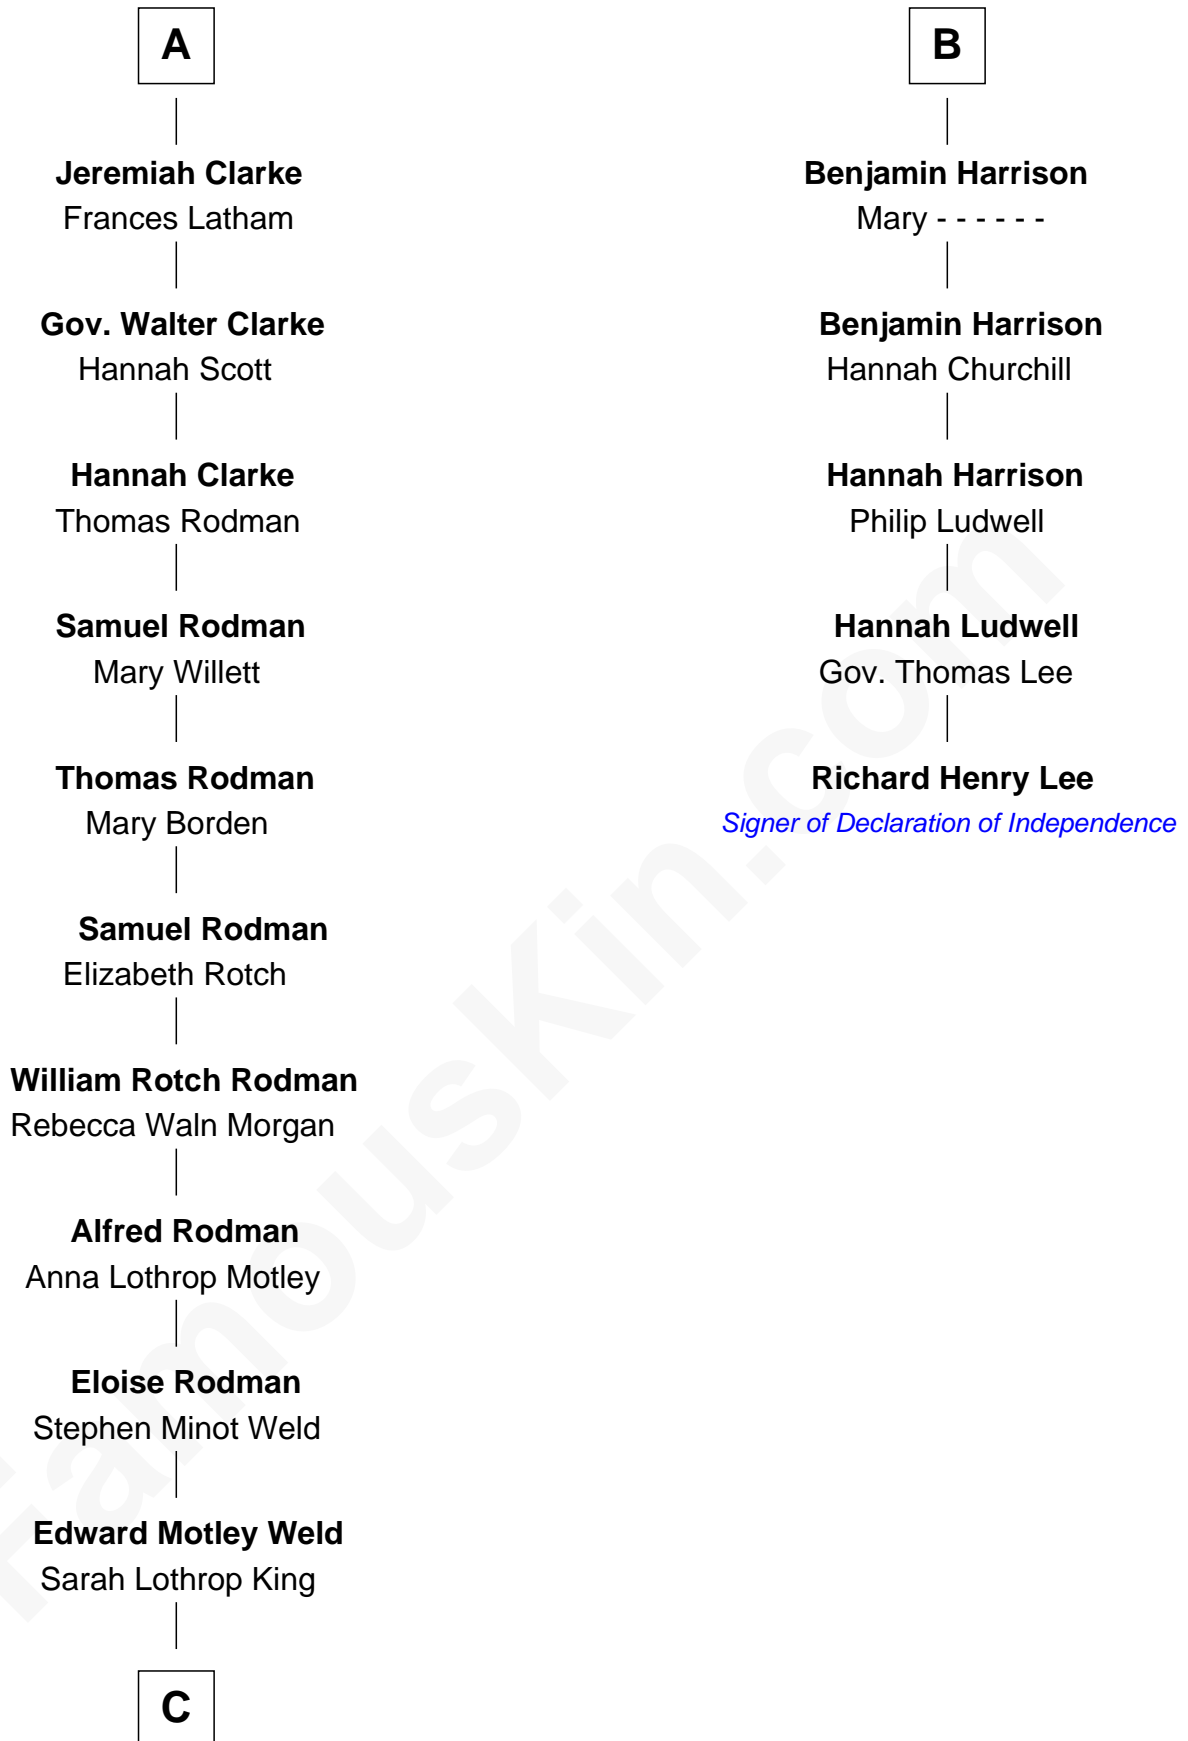

FamousKin.com Relationship Chart of

Tuesday Weld

TV and Movie Actress

11th cousin 7 times removed of

Richard Henry Lee

Signer of the Declaration of Independence

Stephen le Scrope

Margery de Welles

George Clerke

Elizabeth Wilsford

James Clerke

Mary Saxby

William Clerke

Mary Weston

A

John le Scrope

Cecily Muscote

Francis Bernard

Alice Hazlewood

Elizabeth Bernard

Thomas Harrison

Probable

B

C

—
Lothrop Motley Weld

Yosene Balfour Ker

—
Tuesday Weld

TV and Movie Actress

FamousKin.com