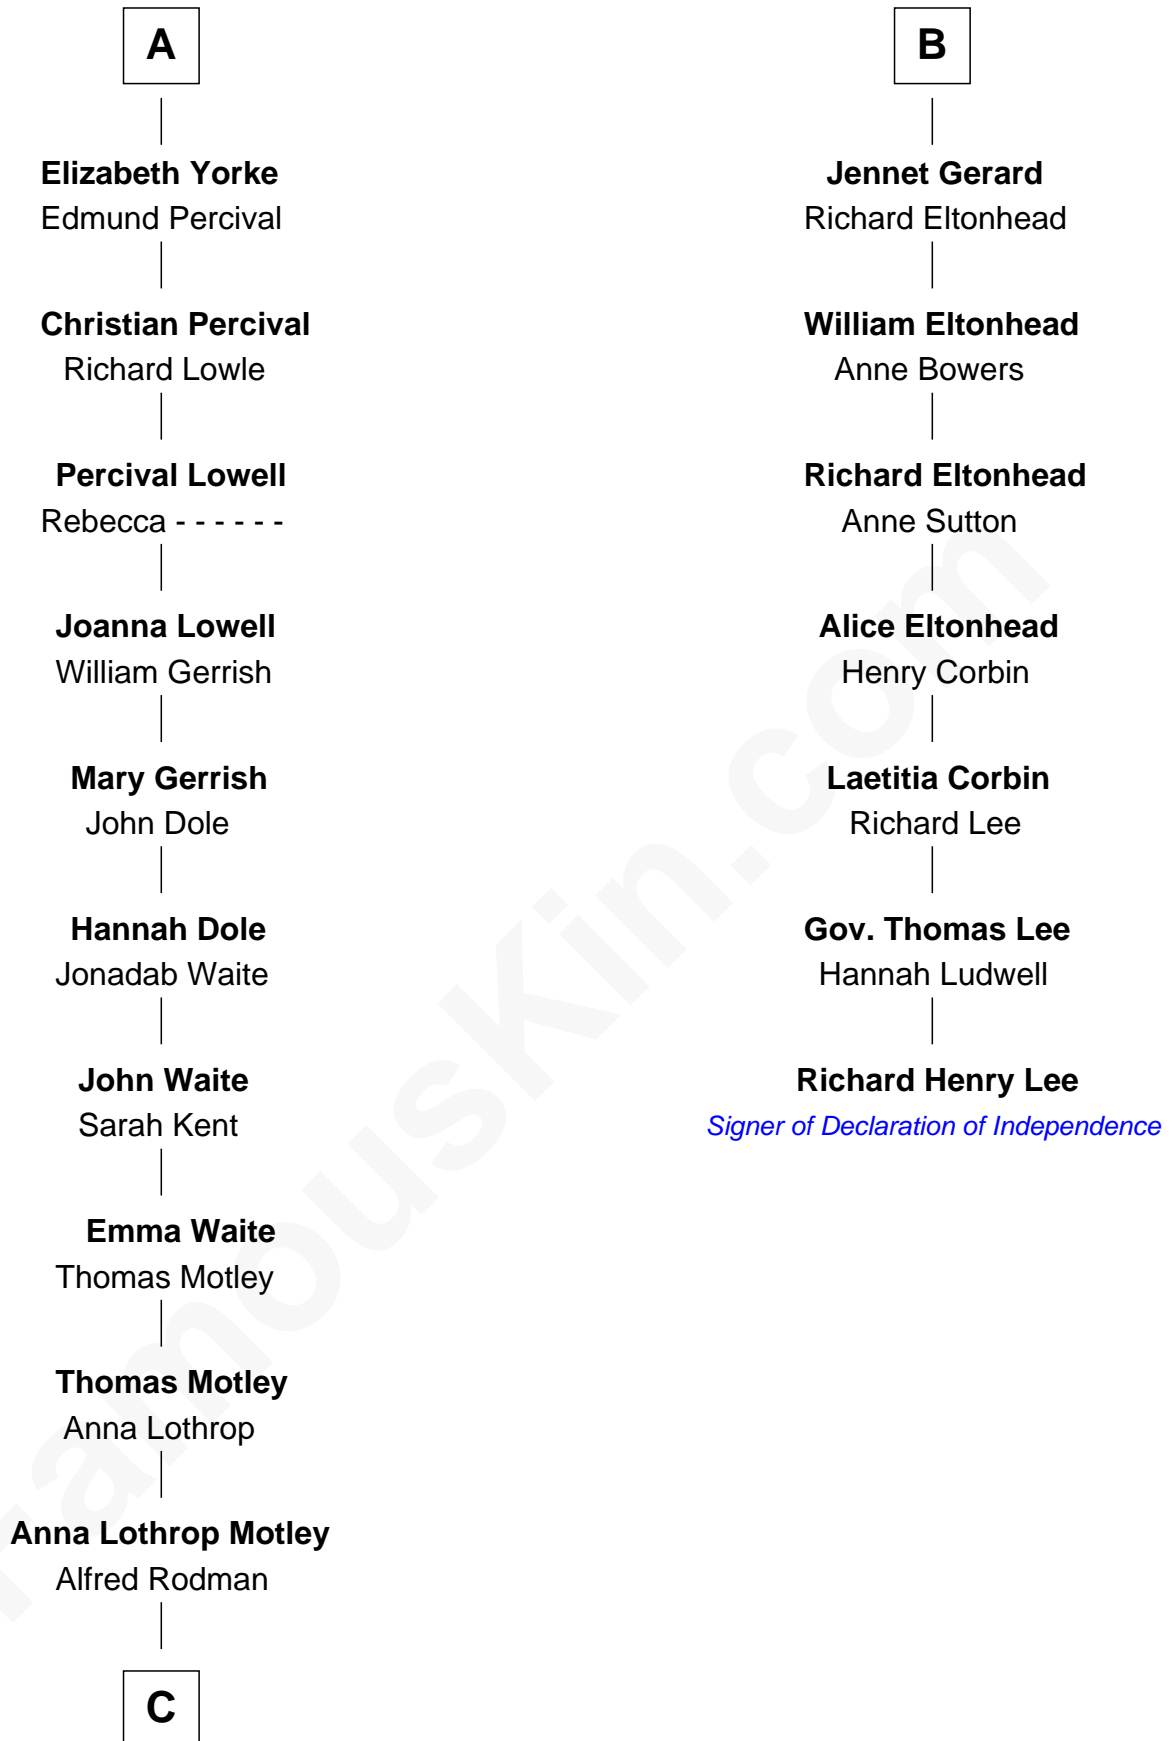

# FamousKin.com Relationship Chart of

**Tuesday Weld**

*TV and Movie Actress*

13th cousin 7 times removed of

**Richard Henry Lee**

*Signer of the Declaration of Independence*

**Humphrey de Bohun**  
Elizabeth Plantagenet

**C**

—  
**Eloise Rodman**  
Stephen Minot Weld

—  
**Edward Motley Weld**  
Sarah Lothrop King

—  
**Lothrop Motley Weld**  
Yosene Balfour Ker

—  
**Tuesday Weld**  
*TV and Movie Actress*

FamousKin.com