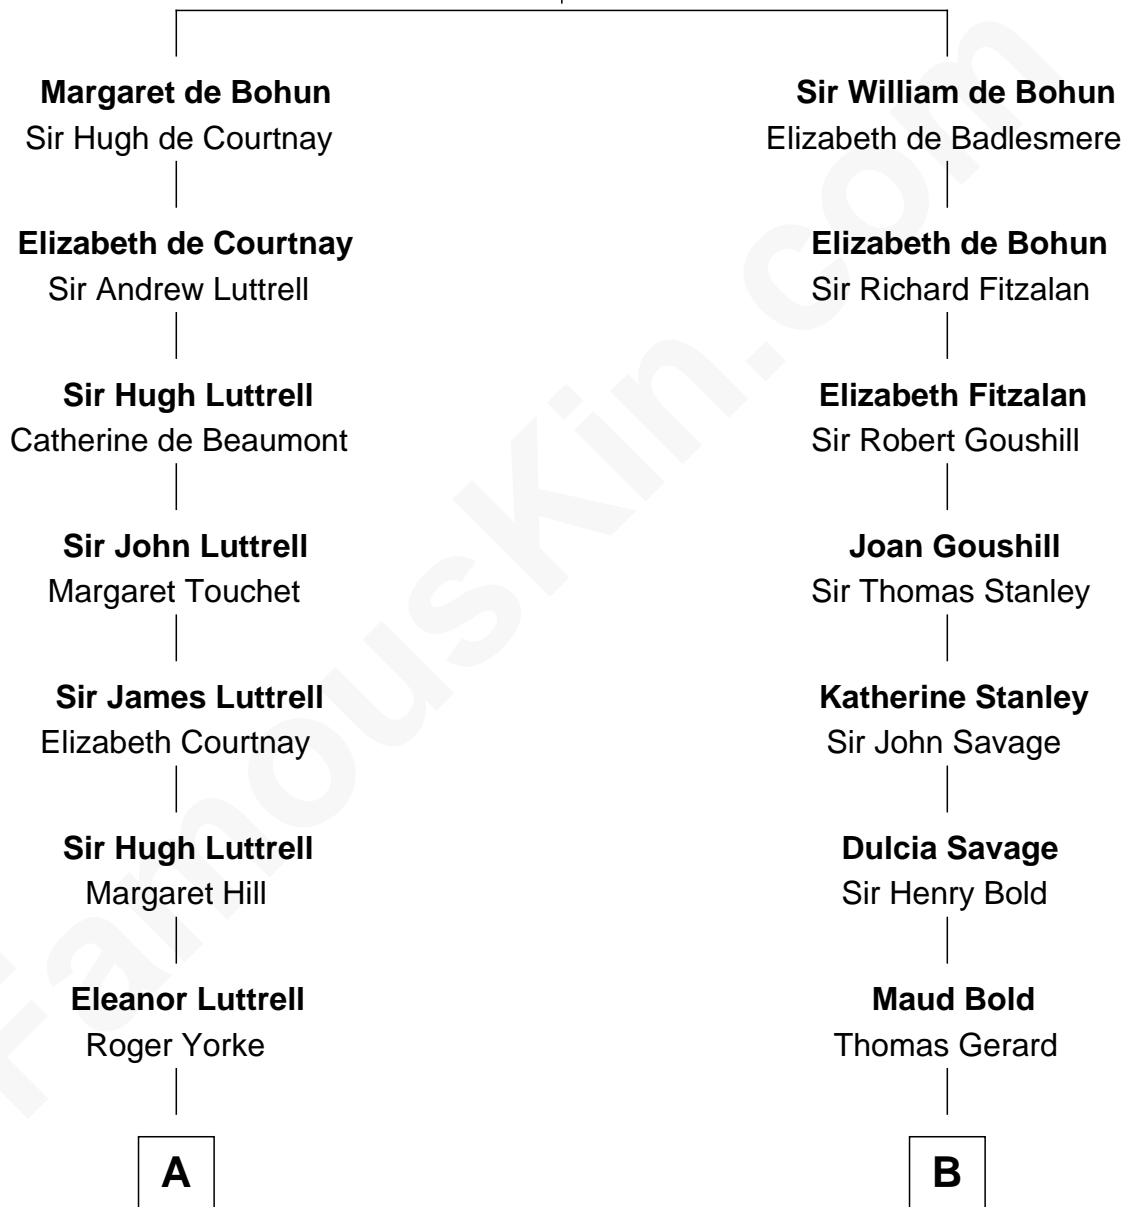

# FamousKin.com Relationship Chart of

**Tuesday Weld**

*TV and Movie Actress*

13th cousin 7 times removed of

**Richard Henry Lee**

*Signer of the Declaration of Independence*

**Humphrey de Bohun**  
Elizabeth Plantagenet

**C**

—  
**Eloise Rodman**  
Stephen Minot Weld

—  
**Edward Motley Weld**  
Sarah Lothrop King

—  
**Lothrop Motley Weld**  
Yosene Balfour Ker

—  
**Tuesday Weld**  
*TV and Movie Actress*

FamousKin.com