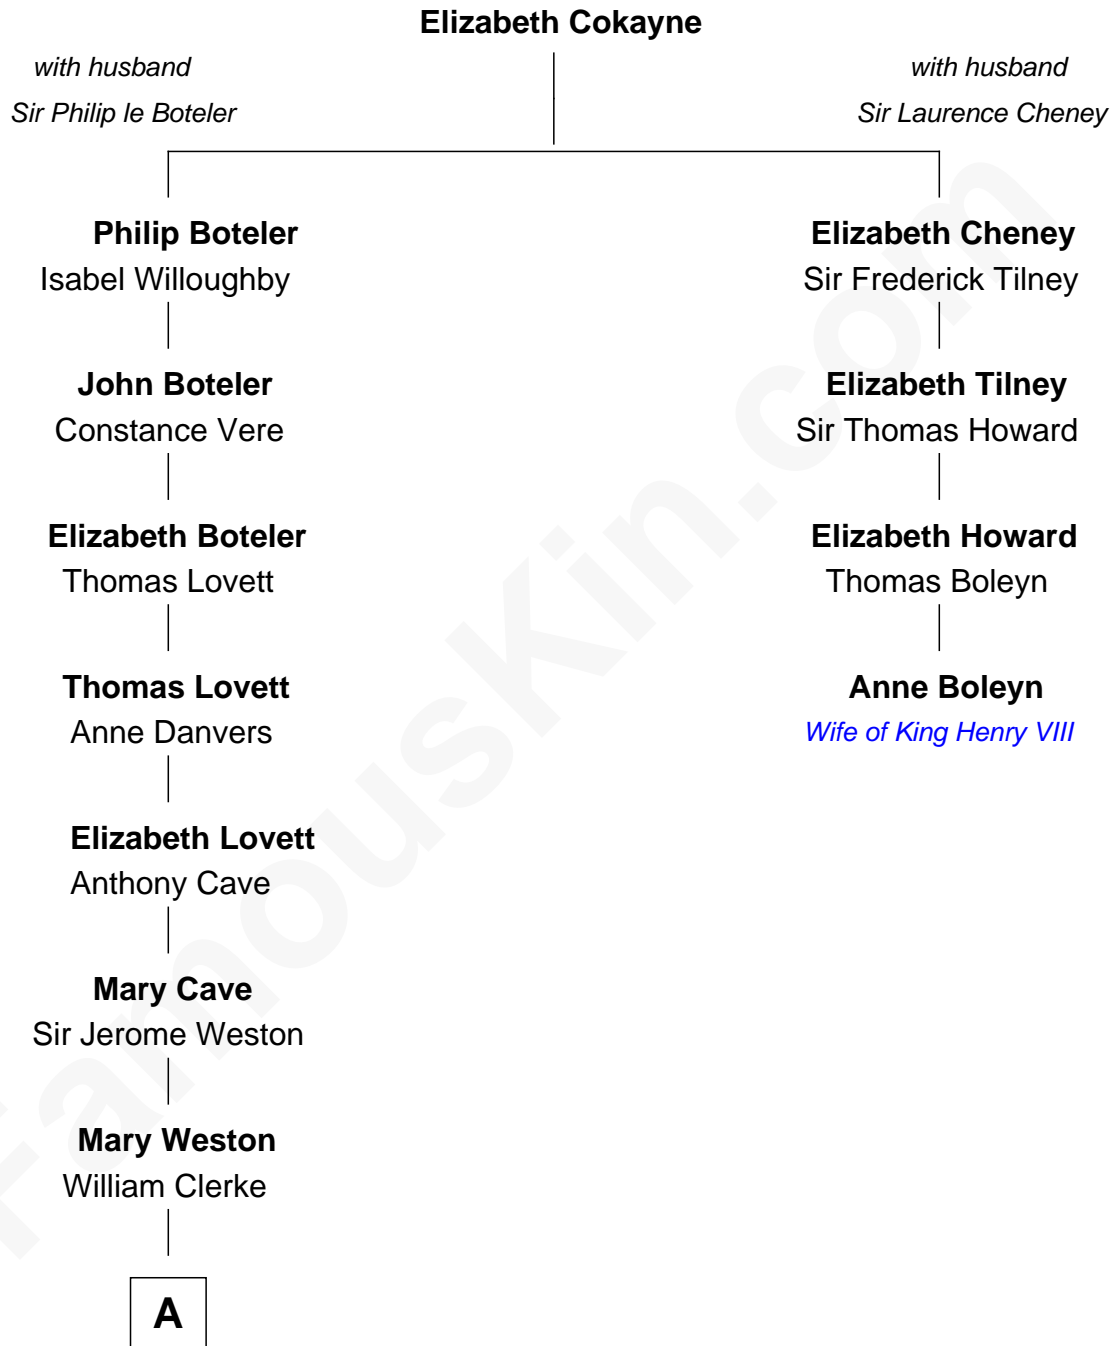

FamousKin.com Relationship Chart of

Tuesday Weld

TV and Movie Actress

3rd cousin 15 times removed of

Anne Boleyn

2nd Wife of King Henry VIII

A

Jeremiah Clarke

Frances Latham

Gov. Walter Clarke

Hannah Scott

Hannah Clarke

Thomas Rodman

Samuel Rodman

Mary Willett

Thomas Rodman