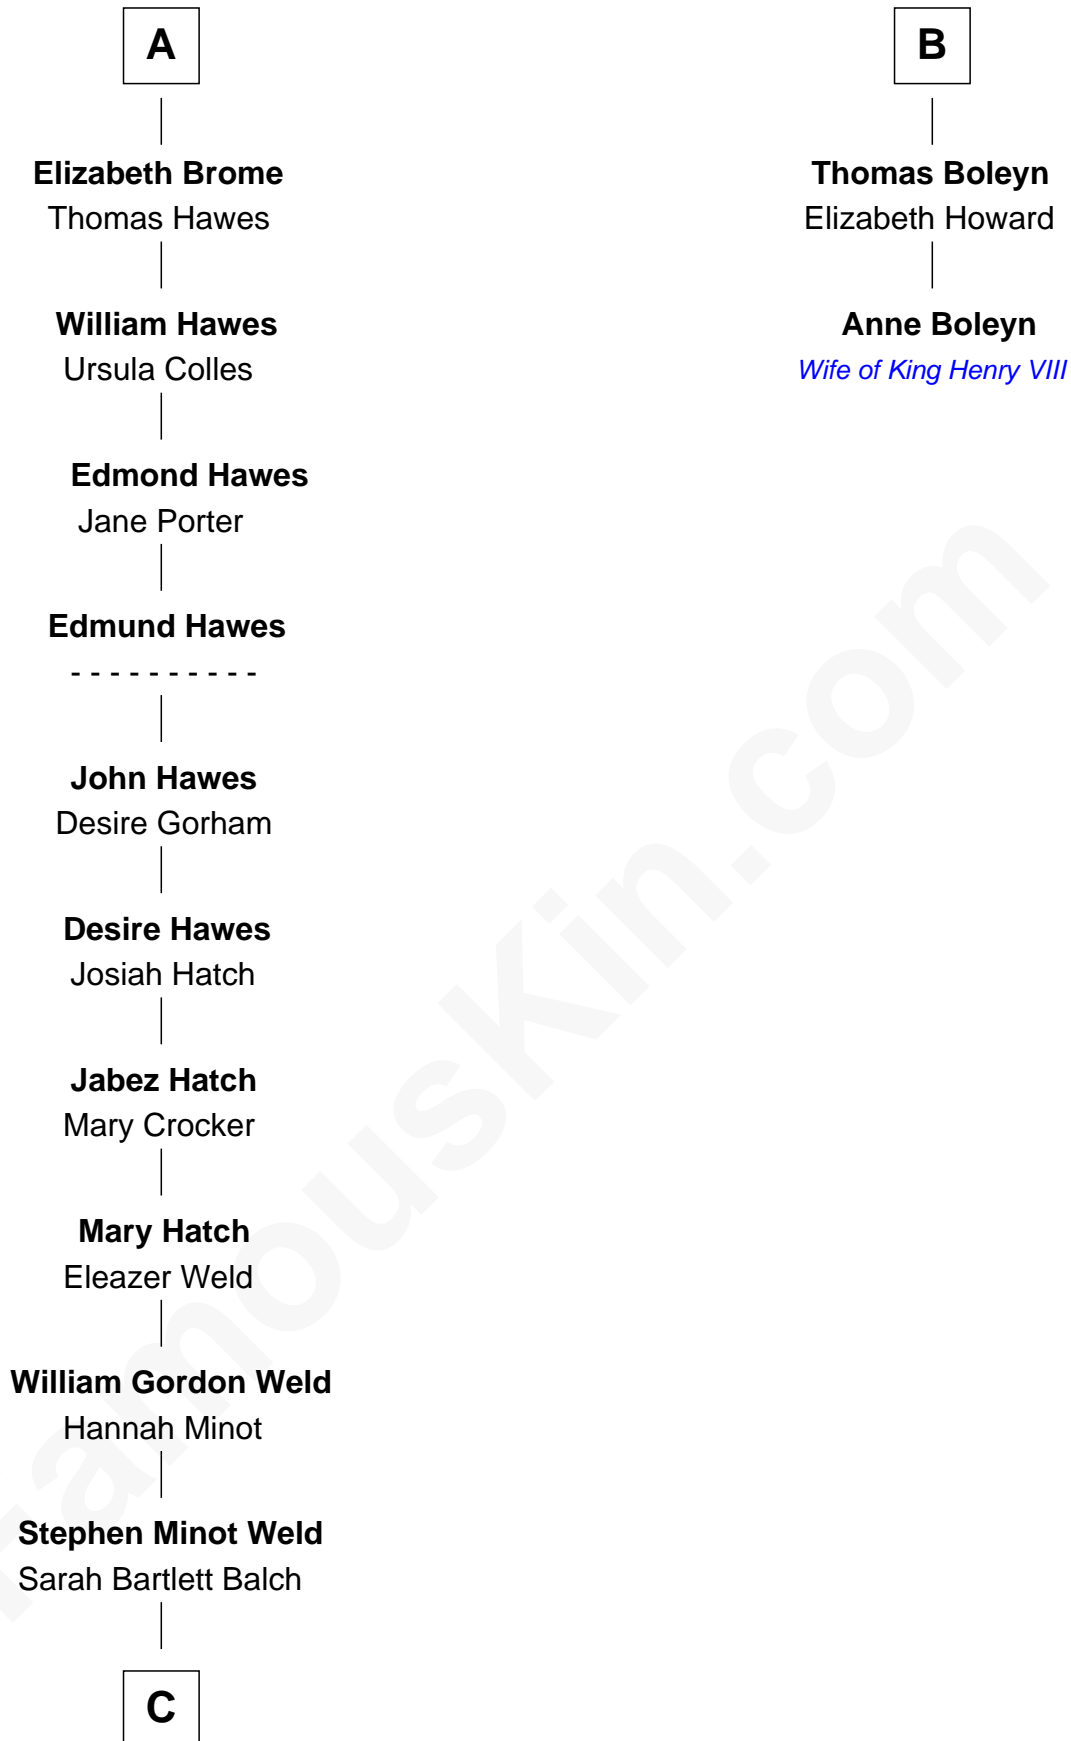

FamousKin.com Relationship Chart of

Tuesday Weld

TV and Movie Actress

8th cousin 12 times removed of

Anne Boleyn

2nd Wife of King Henry VIII

Sir Robert de Ros

Isabel de Aubeney

C

—
Stephen Minot Weld

Eloise Rodman

—
Edward Motley Weld

Sarah Lothrop King

—
Lothrop Motley Weld

Yosene Balfour Ker

—
Tuesday Weld