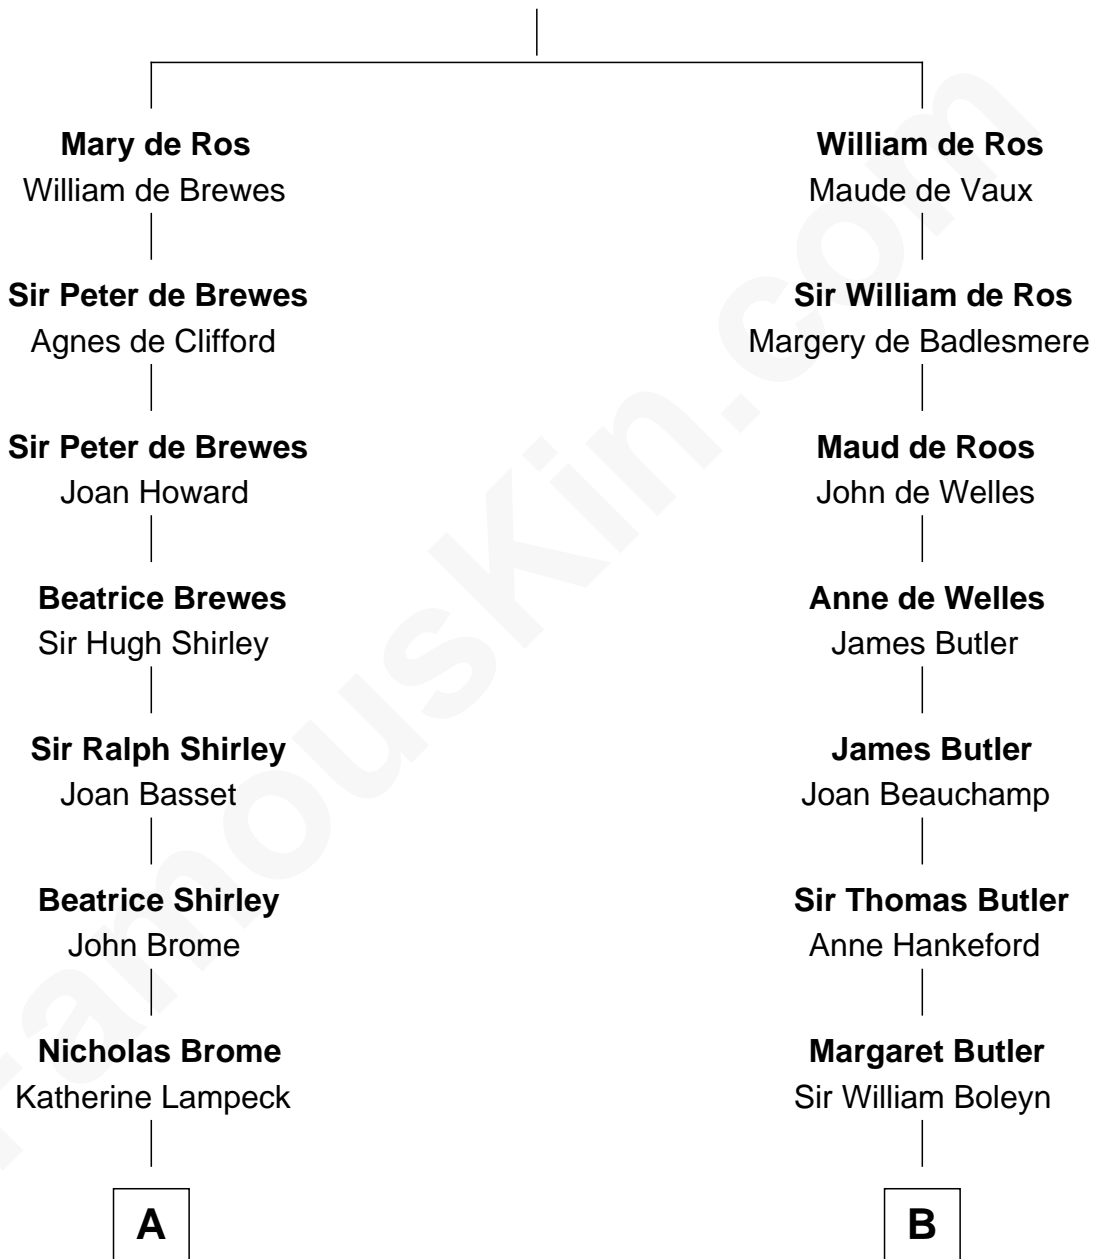

FamousKin.com Relationship Chart of

Tuesday Weld

TV and Movie Actress

8th cousin 12 times removed of

Anne Boleyn

2nd Wife of King Henry VIII

Sir Robert de Ros

Isabel de Aubeney

C

—
Stephen Minot Weld

Eloise Rodman

—
Edward Motley Weld

Sarah Lothrop King

—
Lothrop Motley Weld

Yosene Balfour Ker

—
Tuesday Weld