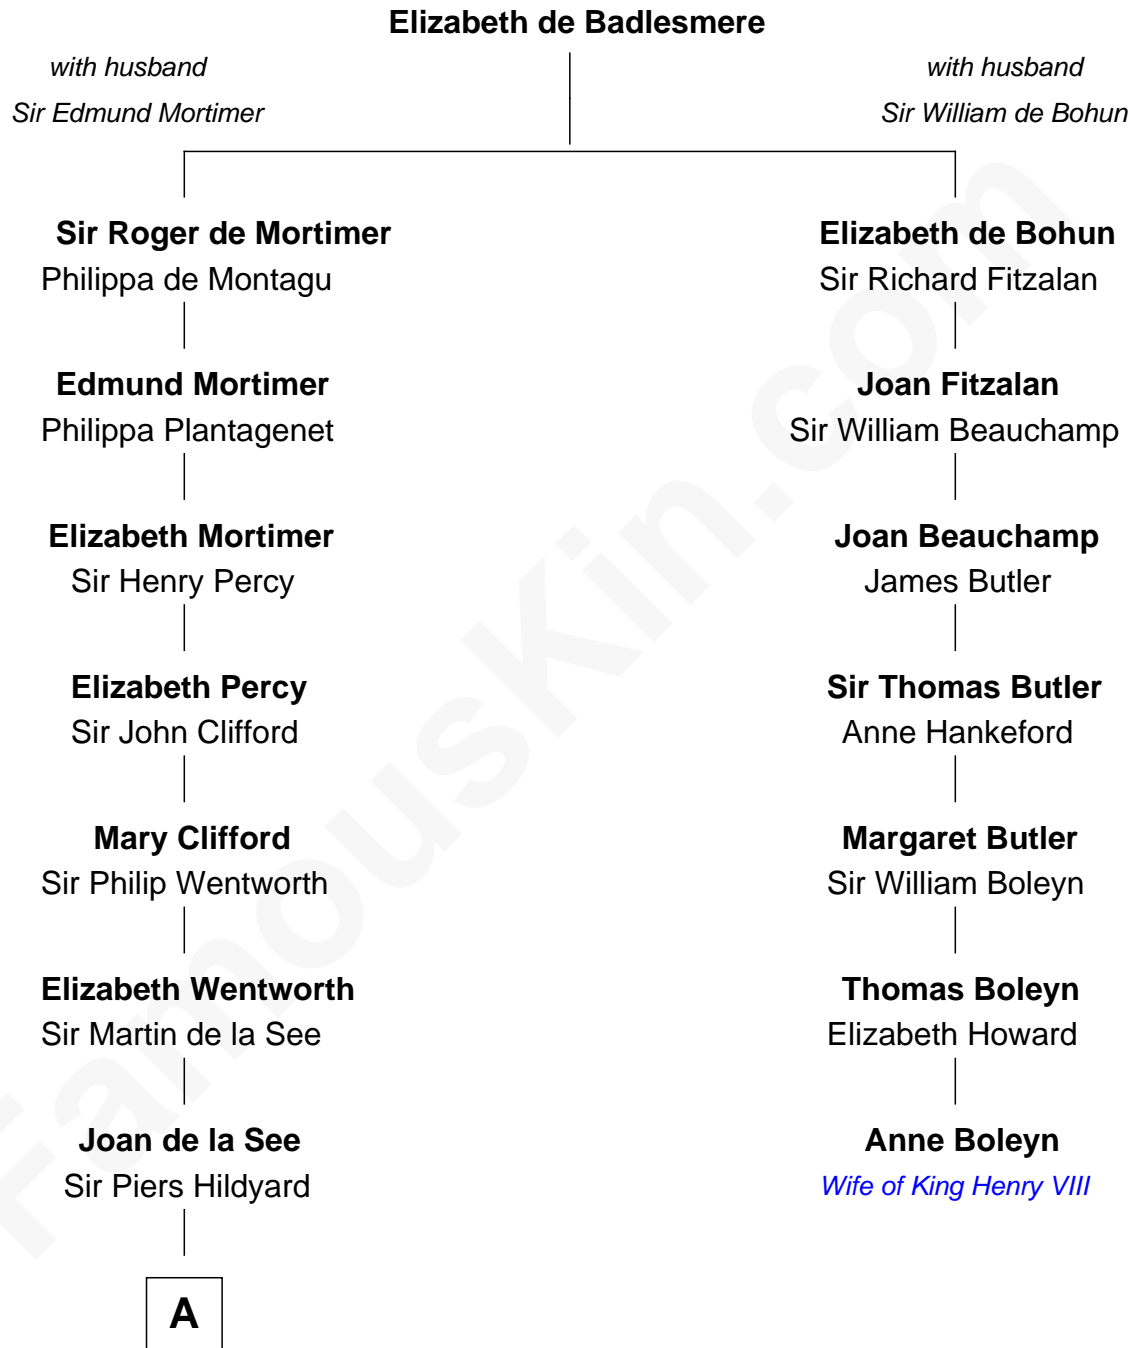

FamousKin.com Relationship Chart of

Tuesday Weld

TV and Movie Actress

6th cousin 15 times removed of

Anne Boleyn

2nd Wife of King Henry VIII

A

Isabel Hildyard

Ralph Legard

Joan Ledgard

Richard Skepper

Edward Skepper

Mary Robinson

Rev. William Skepper

Sarah Fisher

Sarah Skepper