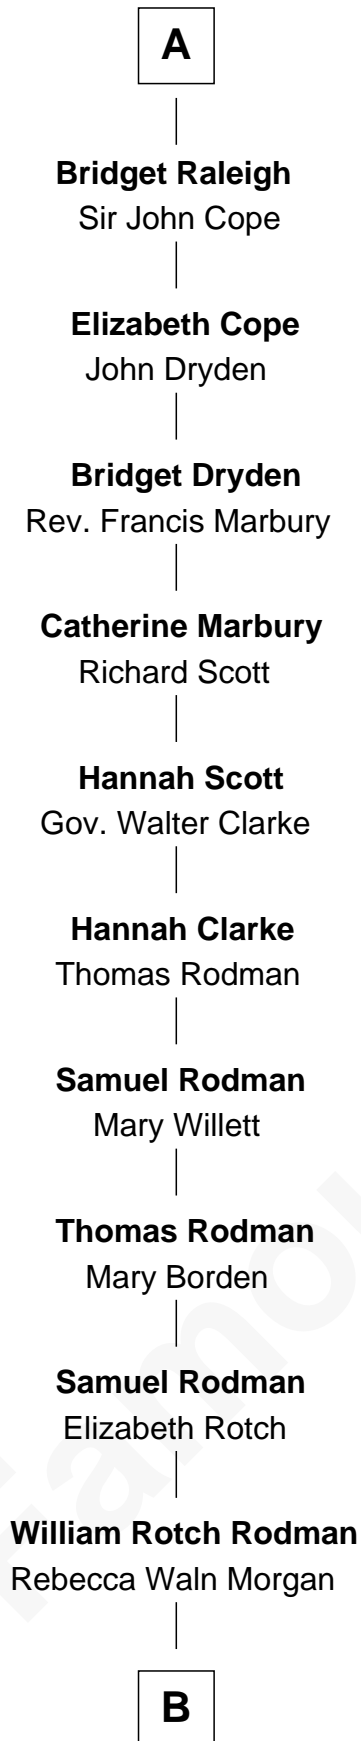

FamousKin.com Relationship Chart of

Tuesday Weld

TV and Movie Actress

7th cousin 14 times removed of

Anne Boleyn

2nd Wife of King Henry VIII

Edmund Fitzalan

Alice de Warenne

B

—
Alfred Rodman
Anna Lothrop Motley

—
Eloise Rodman
Stephen Minot Weld

—
Edward Motley Weld
Sarah Lothrop King

—
Lothrop Motley Weld
Yosene Balfour Ker

—
Tuesday Weld
TV and Movie Actress

FamousKin.com