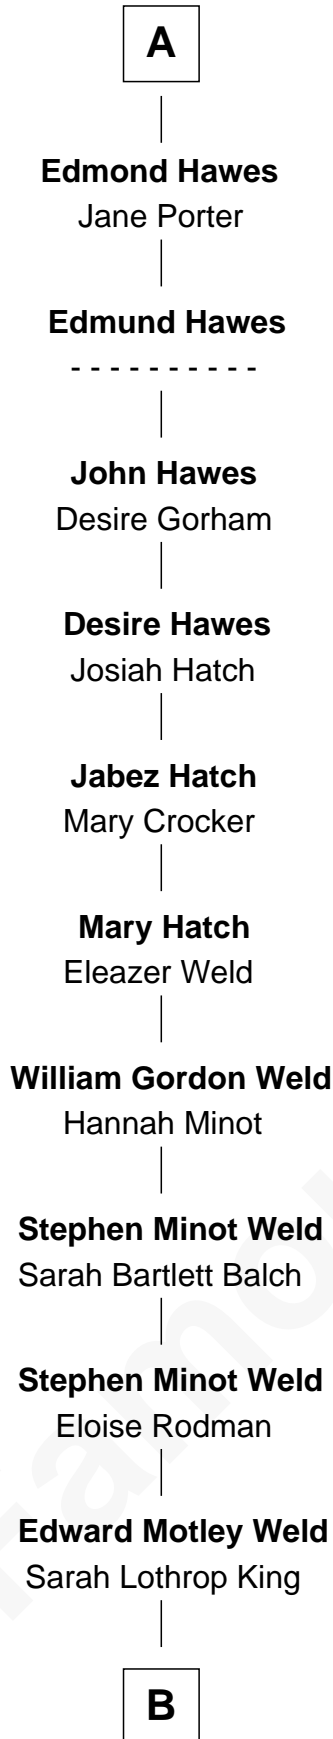

# FamousKin.com Relationship Chart of

**Tuesday Weld**

*TV and Movie Actress*

6th cousin 12 times removed of

**Anne Boleyn**

*2nd Wife of King Henry VIII*

**Sir John Howard**

Alice de Bois

**B**

—  
**Lothrop Motley Weld**

Yosene Balfour Ker

—  
**Tuesday Weld**

*TV and Movie Actress*

FamousKin.com