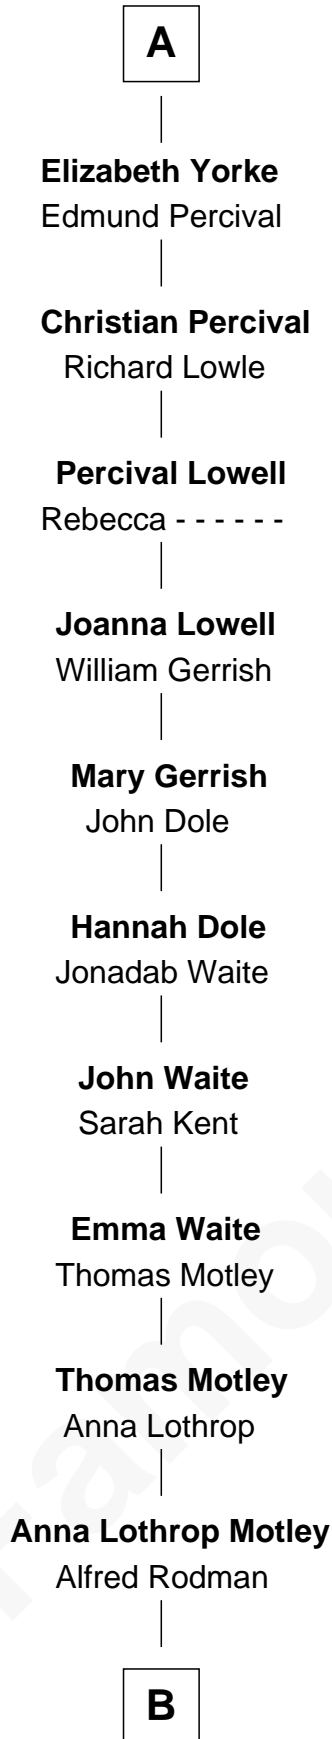

FamousKin.com Relationship Chart of

Tuesday Weld

TV and Movie Actress

7th cousin 13 times removed of

Anne Boleyn

2nd Wife of King Henry VIII

Humphrey de Bohun
Elizabeth Plantagenet

B

—
Eloise Rodman

Stephen Minot Weld

—
Edward Motley Weld

Sarah Lothrop King

—
Lothrop Motley Weld

Yosene Balfour Ker

—
Tuesday Weld

TV and Movie Actress