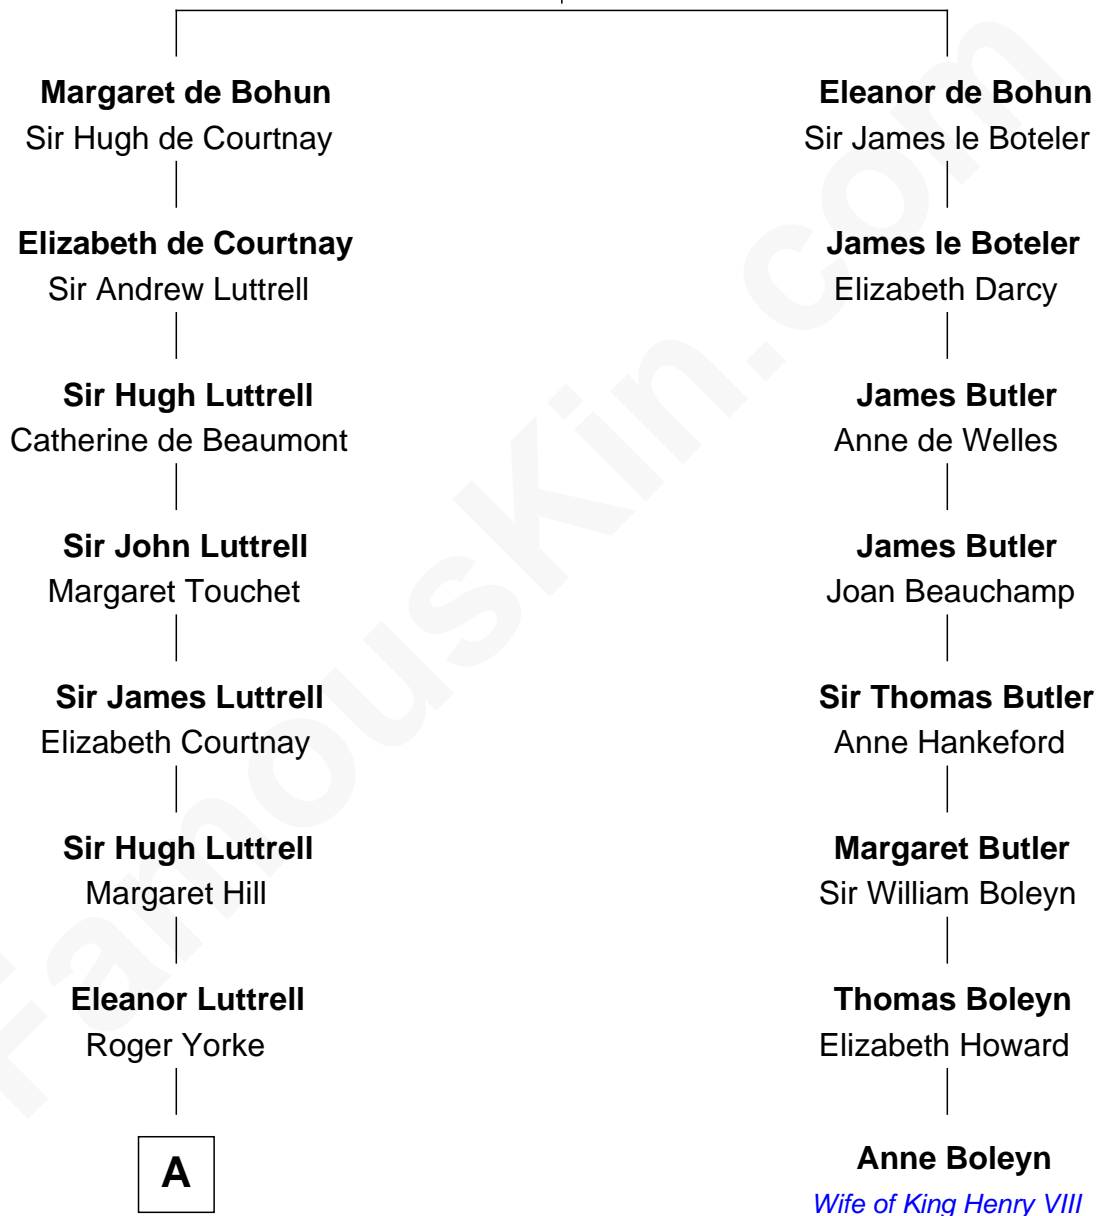

FamousKin.com Relationship Chart of

Tuesday Weld

TV and Movie Actress

7th cousin 13 times removed of

Anne Boleyn

2nd Wife of King Henry VIII

Humphrey de Bohun
Elizabeth Plantagenet

B

—
Eloise Rodman

Stephen Minot Weld

—
Edward Motley Weld

Sarah Lothrop King

—
Lothrop Motley Weld

Yosene Balfour Ker

—
Tuesday Weld

TV and Movie Actress