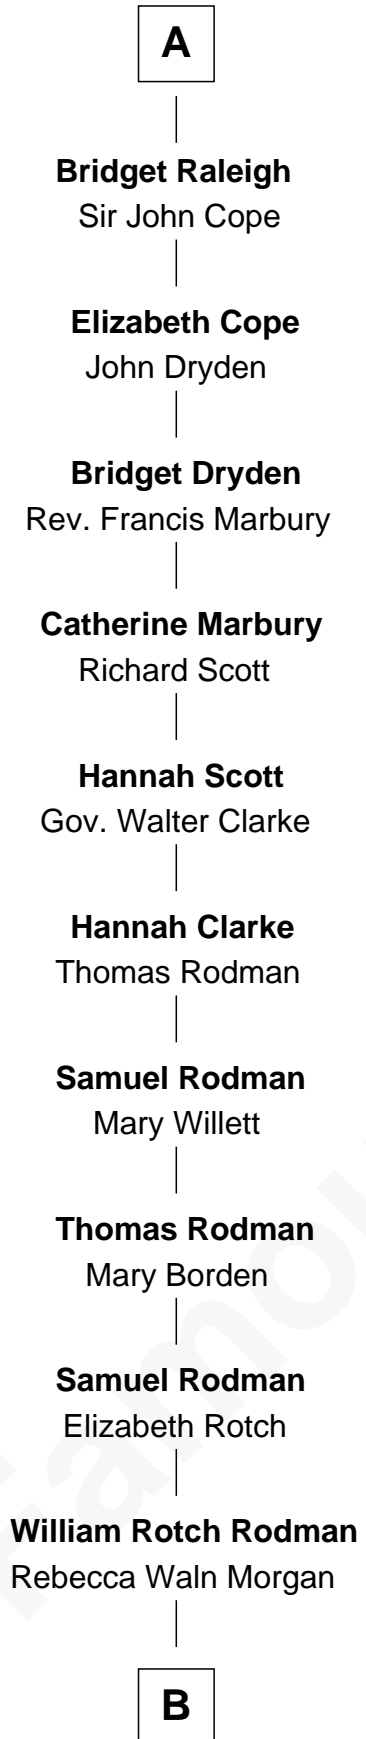

# FamousKin.com Relationship Chart of

**Tuesday Weld**

*TV and Movie Actress*

6th cousin 15 times removed of

**Anne Boleyn**

*2nd Wife of King Henry VIII*

**Sir James le Boteler**

Eleanor de Bohun

**B**

—  
**Alfred Rodman**  
Anna Lothrop Motley

—  
**Eloise Rodman**  
Stephen Minot Weld

—  
**Edward Motley Weld**  
Sarah Lothrop King

—  
**Lothrop Motley Weld**  
Yosene Balfour Ker

—  
**Tuesday Weld**  
*TV and Movie Actress*