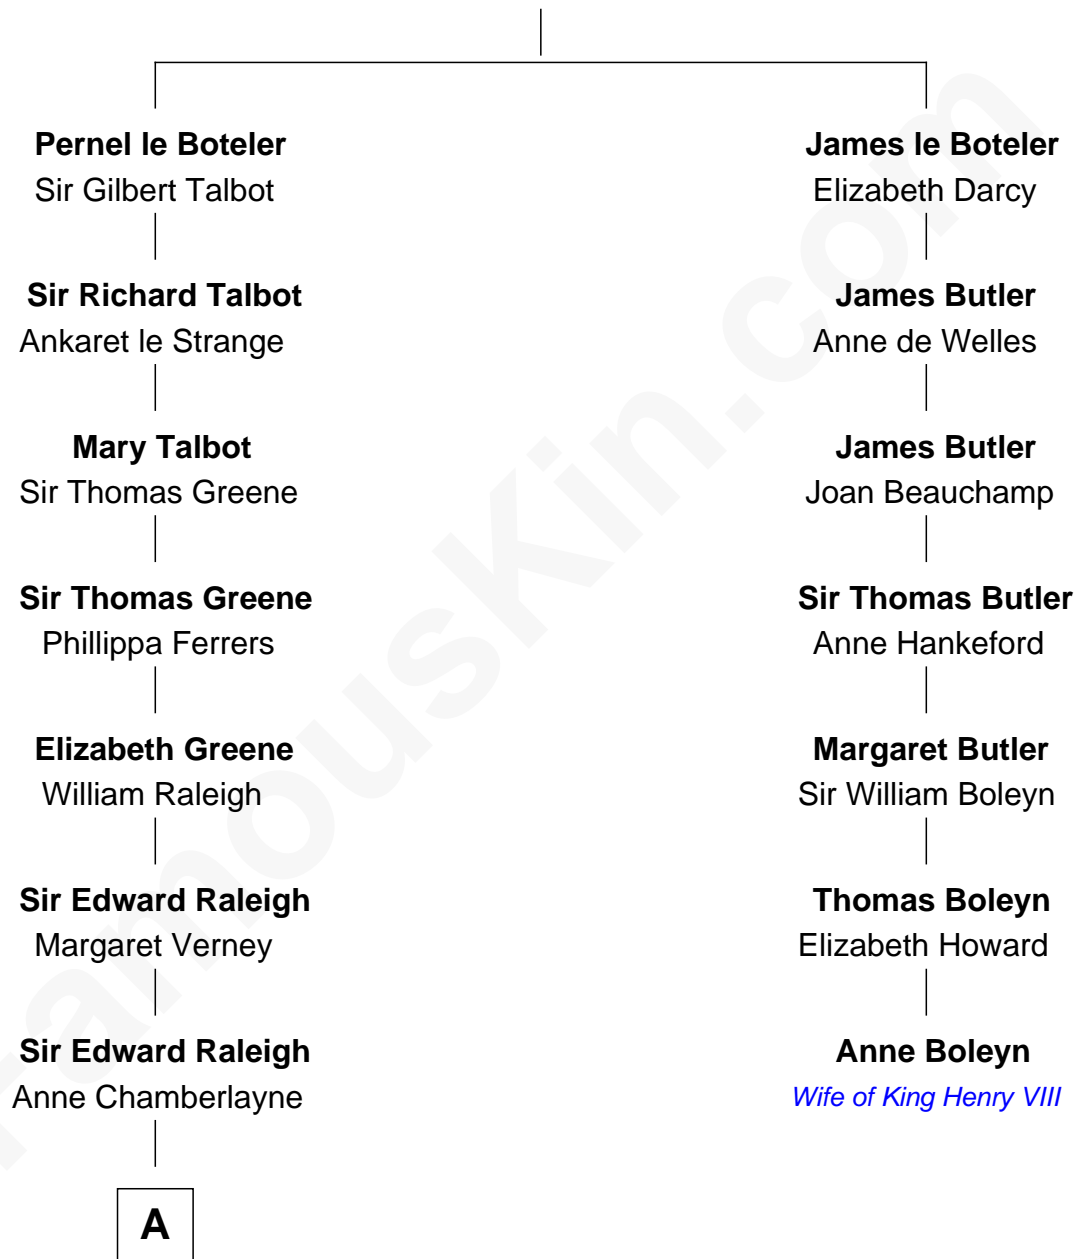

# FamousKin.com Relationship Chart of

**Tuesday Weld**

*TV and Movie Actress*

6th cousin 15 times removed of

**Anne Boleyn**

*2nd Wife of King Henry VIII*

**Sir James le Boteler**

Eleanor de Bohun

**B**

—  
**Alfred Rodman**  
Anna Lothrop Motley

—  
**Eloise Rodman**  
Stephen Minot Weld

—  
**Edward Motley Weld**  
Sarah Lothrop King

—  
**Lothrop Motley Weld**  
Yosene Balfour Ker

—  
**Tuesday Weld**  
*TV and Movie Actress*